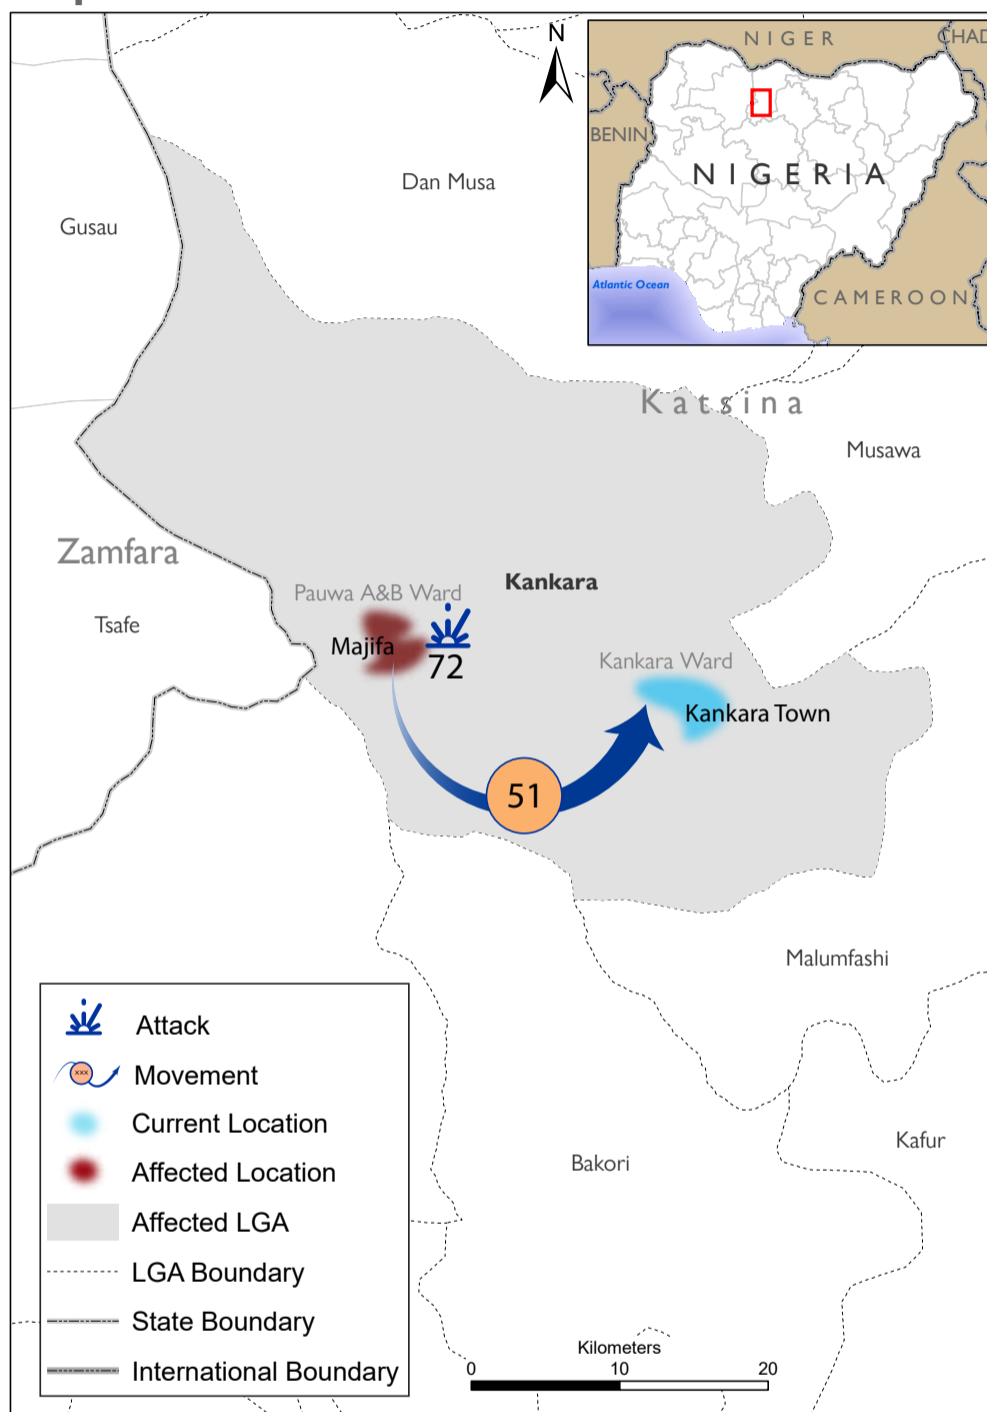

**Affected Population:**  
72 Individuals

**Damaged Shelters:**  
00

**Casualties:**  
32

**Movement Trigger:**  
Attack

**OVERVIEW**

On 11 March, armed bandits reportedly attacked the community of Majifa in Pauwa A & B ward of Kankara LGA in Katsina state. The attack affected 72 individuals and displaced 51 individuals to the community Kankara Town in Kankara ward of Kankara LGA. As a result of the attack, 21 fatalities and 11 injuries were reported.

Following this event, DTM (Displacement Tracking Matrix) field staff conducted a rapid assessment to inform the humanitarian community and government/partners, and to enable targeted response. Flash reports utilise direct observation and a broad network of key informants to gather representative data and collect information on the number, profile, and immediate needs of affected populations.

Nigeria's north-central and north-west zones are afflicted with a multi-dimensional crisis. Long-standing tensions between ethnic and religious groups often result in attacks and banditry or hirabah. These attacks involve kidnapping and grand larceny along major highways by criminal groups. During the past years, the crisis accelerated and has resulted in widespread displacement across the north-central and north-western regions.

**Map of the affected area**

Map 1. Map showing locations of incidents and movements in Katsina state.

The map is for illustration purposes only. The depiction and use of boundaries, geographic names and related data shown are not warranted to be error-free nor do they imply a judgment on the legal status of any territory, or any endorsement or acceptance of such boundaries by IOM.