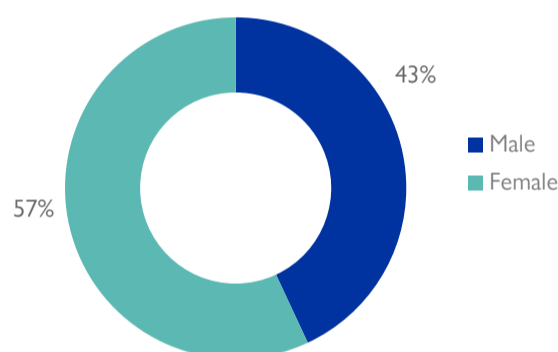

**Affected Population:**  
72 Individuals

**Damaged Shelters:**  
00

**Casualties:**  
32

**Movement Trigger:**  
Attack

**OVERVIEW**

On 11 March, armed bandits reportedly attacked the community of Majifa in Pauwa A & B ward of Kankara LGA in Katsina state. The attack affected 72 individuals and displaced 51 individuals to the community Kankara Town in Kankara ward of Kankara LGA. As a result of the attack, 21 fatalities and 11 injuries were reported.

Nigeria's north-central and north-west zones are afflicted with a multi-dimensional crisis. Long-standing tensions between ethnic and religious groups often result in attacks and banditry or hirabah. These attacks involve kidnapping and grand larceny along major highways by criminal groups. During the past years, the crisis accelerated and has resulted in widespread displacement across the north-central and north-western regions.

Fig. 1. Gender breakdown of affected population

Fig. 2. Most needed assistance

State	LGA	Cause of Incident	Number of Affected Households	Number of Affected Individuals	Male	Female	Children	Casualties	Number of Damaged Shelter
Katsina	Kankara	Attacks	12	72	31	41	48	32	0
Grand Total			12	72	31	41	48	32	0