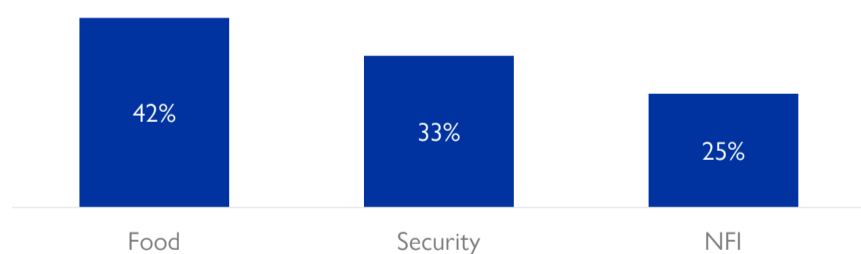

Nigeria's north-central and north-west zones are afflicted with a multi-dimensional crisis. Long-standing tensions between ethnic and religious groups often result in attacks and banditry or hirabah. These attacks involve kidnapping and grand larceny along major highways by criminal groups. During the past years, the crisis accelerated and has resulted in widespread displacement across the north-central and north-western regions.

Fig. 1. Gender breakdown of affected population

Fig. 2. Most needed assistance

State	LGA	Cause of Incident	Number of Affected Households	Number of Affected Individuals	Male	Female	Children	Casualties	Number of Damaged Shelter
Katsina	Kankara	Attacks	12	72	31	41	48	32	0
Grand Total			12	72	31	41	48	32	0