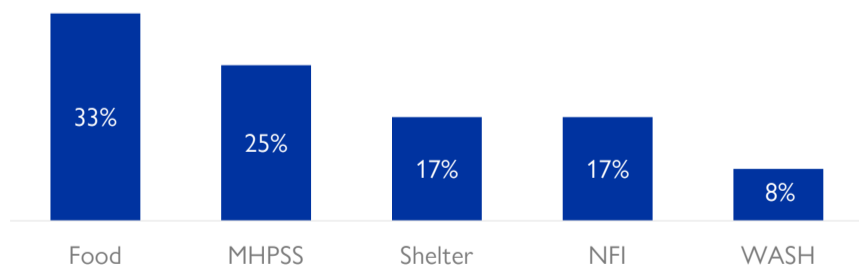

Nigeria's north-central and north-west zones are afflicted with a multi-dimensional crisis. Long-standing tensions between ethnic and religious groups often result in attacks and banditry or hirabah. These attacks involve kidnapping and grand larceny along major highways by criminal groups. During the past years, the crisis accelerated and has resulted in widespread displacement across the north-central and north-western regions.

Fig. 1. Gender breakdown of affected population

Fig. 2. Most needed assistance

State	LGA	Cause of Incident	Number of Affected Households	Number of Affected Individuals	Male	Female	Children	Casualties	Number of Damaged Shelter
Benue	Kwande	Attacks	396	2,251	1,079	1,172	1,050	90	273
Benue	Gwer West	Attacks	18	122	58	64	62	20	8
Grand Total			414	2,373	1,137	1,236	1,112	110	281