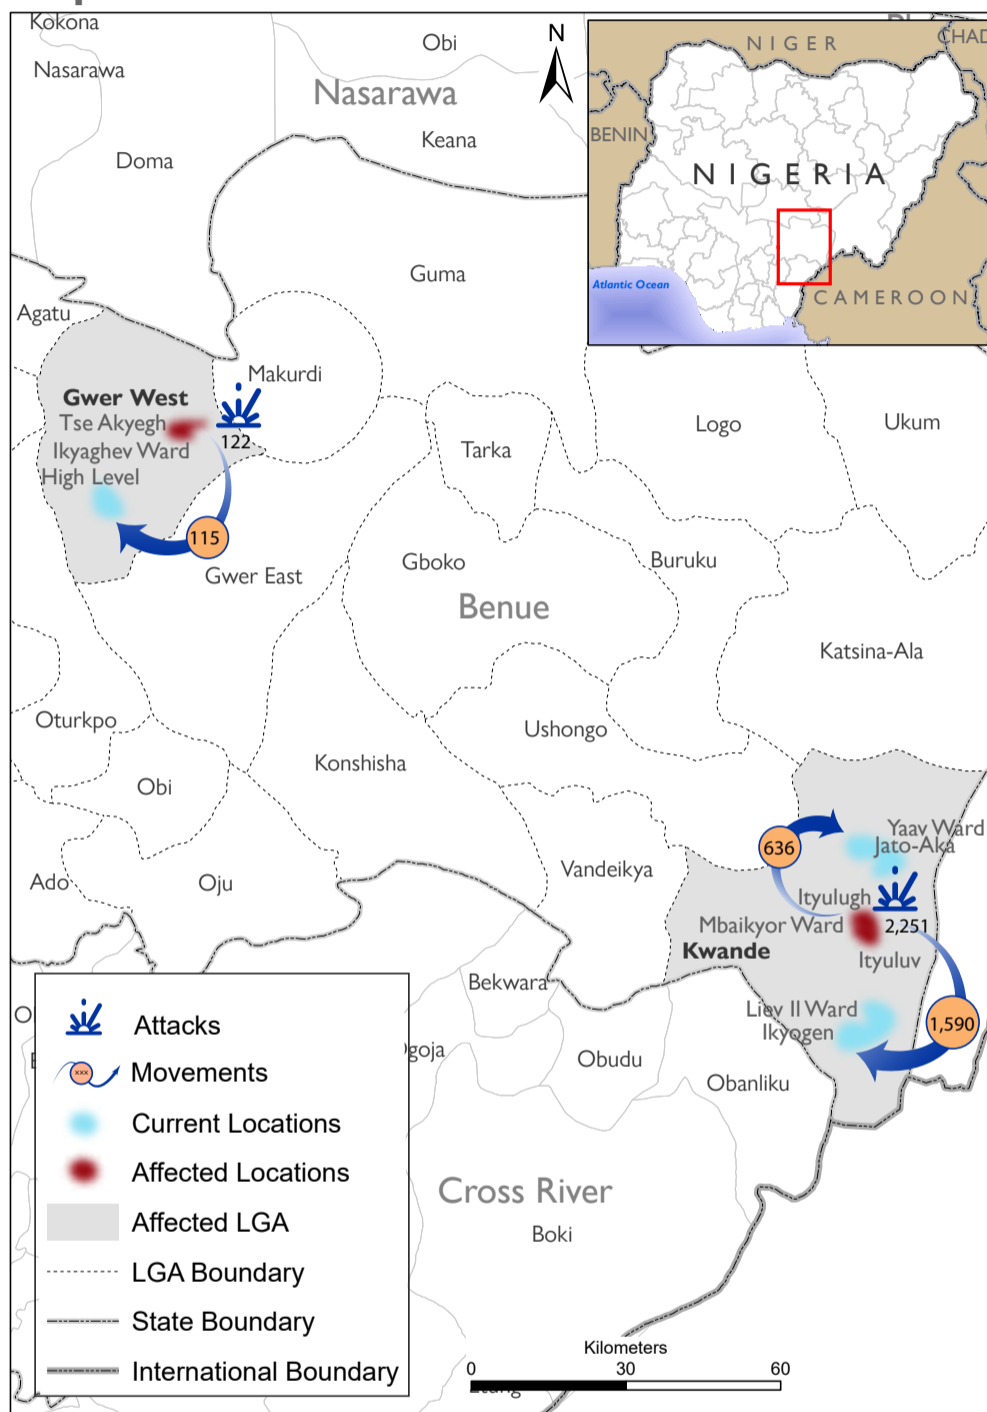

Map of the affected areas

Map 1. Map showing locations of incidents and movements in Benue states.

The map is for illustration purposes only. The depiction and use of boundaries, geographic names and related data shown are not warranted to be error-free nor do imply a judgment on the legal status of any territory, or any endorsement or acceptance of such boundaries by IOM.