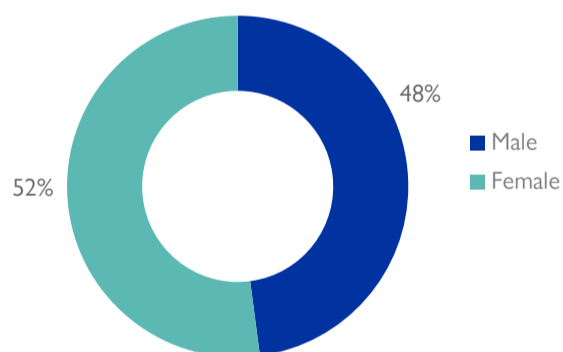

Nigeria's north-central and north-west zones are afflicted with a multi-dimensional crisis. Long-standing tensions between ethnic and religious groups often result in attacks and banditry or hirabah. These attacks involve kidnapping and grand larceny along major highways by criminal groups. During the past years, the crisis accelerated and has resulted in widespread displacement across the north-central and north-western regions.

Fig. 1. Gender breakdown of affected population

Fig. 2. Most needed assistance

State	LGA	Cause of Incident	Number of Affected Households	Number of Affected Individuals	Male	Female	Children	Casualties	Number of Damaged Shelter
Benue	Kwande	Attacks	396	2,251	1,079	1,172	1,050	90	273
Benue	Gwer West	Attacks	18	122	58	64	62	20	8
Grand Total			414	2,373	1,137	1,236	1,112	110	281