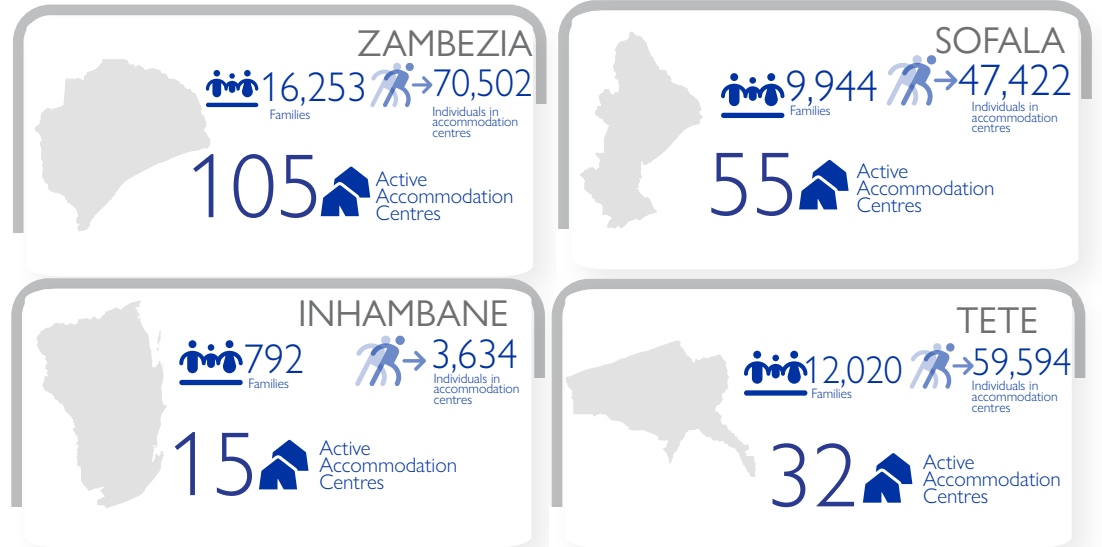

886K Estimated individuals potentially at risk

185K Individuals in accommodation centres

221¹ Active Accommodation Centres

Mozambique's National Institute for Disaster Management (INGD) estimates 886,487 were affected by the second landfall of Tropical Storm Freddy - directly impacting communities of Zambezia, Sofala and Tete. As of 10 March, INGD have identified at approximately 240,000 people already affected by the first landfall of Tropical Storm Freddy (24 February) as well as recent floods recorded in central and southern Mozambique. As of 22 March 2023, available reports indicate 70,9502 individuals (16,253 families) in 105 ACs across Zambezia, 47,2422 individuals (9,944 families) have taken shelter in 55 accommodation centres (ACs) across Sofala, 59,594 individuals (12,020 families) in 32 ACs across Tete, 3,634 individuals (792 families) in 15 ACs across Inhambane and 4,639 individuals (947 families) in 14 ACs in Niassa. The majority of these centres are schools and churches. Reported priority needs include WASH, protection, health, food and emergency shelters. As rain and flood events develop, ongoing joint assessments with INGD and humanitarian partners monitor the needs and conditions of affected populations in the region. While movements remain dynamic in Zambezia impacted districts, accomadation Centres out of the reported 105 Accomadation Centres require further validation. To acces full accommodation sites list please [click here](#).

TOP 4 DISTRICTS HOSTING THE LARGEST IDP POPULATION IN AC'S

MOST URGENT NEEDS

¹ Also note that several accomodations centres have been identified by the Government (INGD) and this report only captured active centres in Gaza, Inhambane, Sofala and Zambezia.

Individuals already taking shelter in Accommodation Centers by provinces