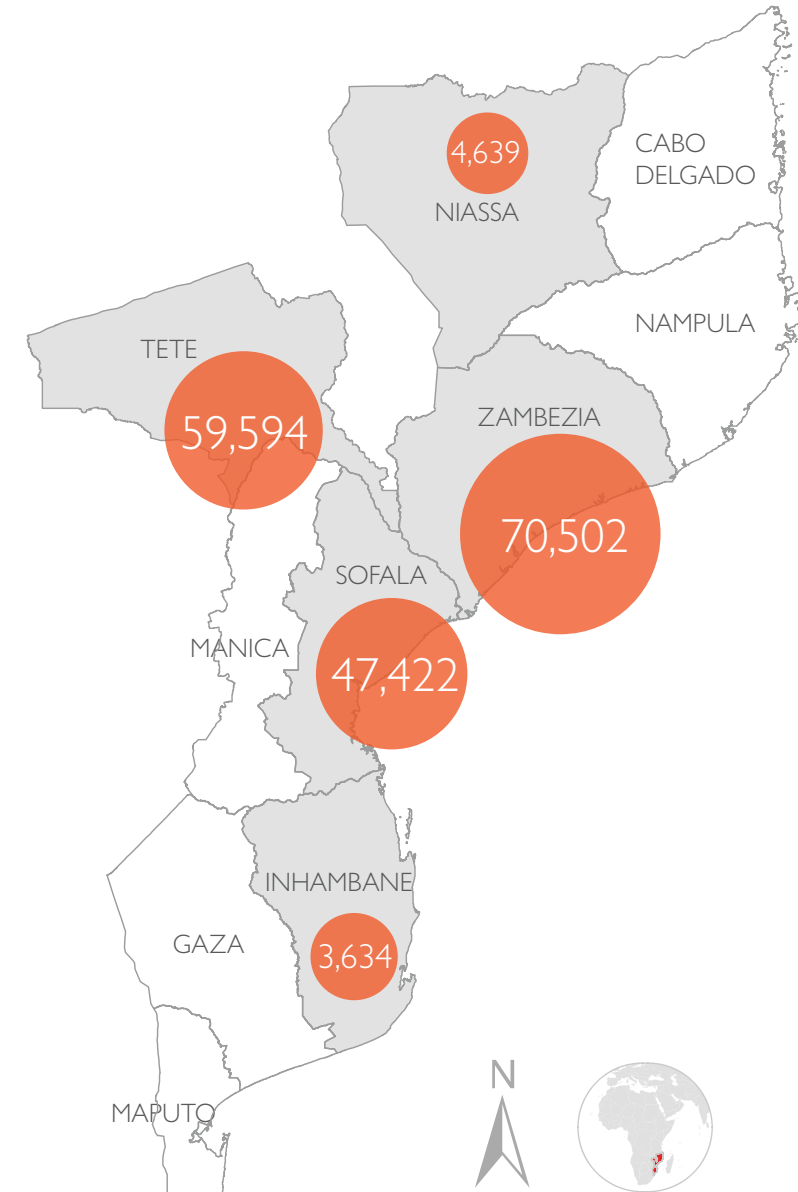

886K Estimated individuals potentially at risk

185K Individuals in accommodation centres

221¹ Active Accommodation Centres

Mozambique's National Institute for Disaster Management (INGD) estimates 886,487 were affected by the second landfall of Tropical Storm Freddy - directly impacting communities of Zambezia, Sofala and Tete. As of 10 March, INGD have identified at approximately 240,000 people already affected by the first landfall of Tropical Storm Freddy (24 February) as well as recent floods recorded in central and southern Mozambique. As of 22 March 2023, available reports indicate 70,9502 individuals (16,253 families) in 105 ACs across Zambezia, 47,2422 individuals (9,944 families) have taken shelter in 55 accommodation centres (ACs) across Sofala, 59,594 individuals (12,020 families) in 32 ACs across Tete, 3,634 individuals (792 families) in 15 ACs across Inhambane and 4,639 individuals (947 families) in 14 ACs in Niassa. The majority of these centres are schools and churches. Reported priority needs include WASH, protection, health, food and emergency shelters. As rain and flood events develop, ongoing joint assessments with INGD and humanitarian partners monitor the needs and conditions of affected populations in the region. While movements remain dynamic in Zambezia impacted districts, accomadation Centres out of the reported 105 Accomadation Centres require further validation. To acces full accommodation sites list please [click here](#).

TOP 4 DISTRICTS HOSTING THE LARGEST IDP POPULATION IN AC'S

MOST URGENT NEEDS

¹ Also note that several accomodations centres have been identified by the Government (INGD) and this report only captured active centres in Gaza, Inhambane, Sofala and Zambezia.

Individuals already taking shelter in Accommodation Centers by provinces