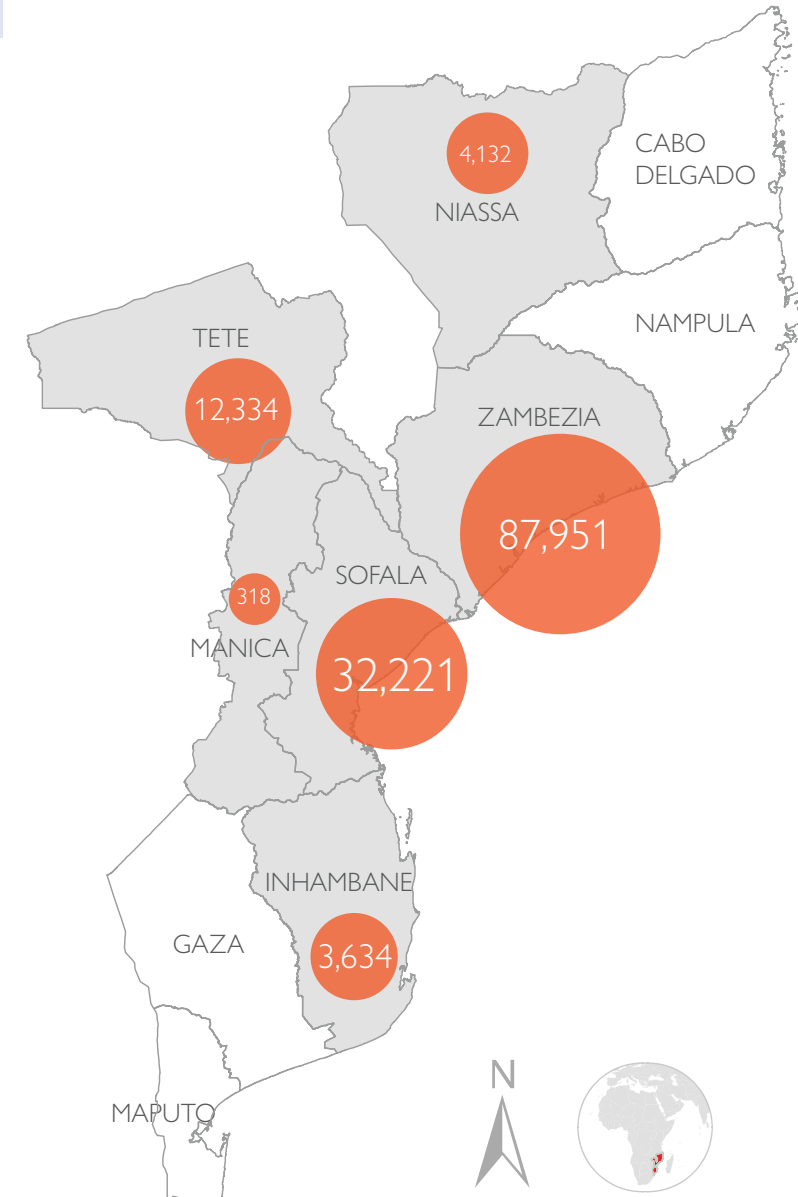

565K Estimated individuals potentially at risk

140K Individuals in accommodation centres

225¹ Active Accommodation Centres

Mozambique's National Institute for Disaster Management (INGD) estimates 565,000 people to be affected by the second landfall of Tropical Storm Freddy - directly impacting communities of Zambezia, Sofala and Tete. As of 10 March, INGD have identified at approximately 240,000 people already affected by the first landfall of Tropical Storm Freddy (24 February) as well as recent floods recorded in central and southern Mozambique. As of 20 March 2023, available reports indicate 87,951 individuals (19,365 families) in 120 ACs across Zambezia, 32,221 individuals (7,115 families) have taken shelter in 44 accommodation centres (ACs) across Sofala, 12,344 individuals (2,607 families) in 28 ACs across Tete, 3,634 individuals (792 families) in 15 ACs across Inhambane, 318 individuals (77 families) in 5 ACs across Manica, and 4,132 individuals (825 families) in 13 AC in Niassa. The majority of these centres are schools and churches. Reported priority needs include WASH, protection, health, food and emergency shelters. As rain and flood events develop, ongoing joint assessments with INGD and humanitarian partners monitor the needs and conditions of affected populations in the region. While movements remain dynamic in Zambezia impacted districts, accommodation centres out of the reported 120 Accommodation Centres require further validation. To access full accommodation sites list please [click here](#).

TOP 4 DISTRICTS HOSTING THE LARGEST IDP POPULATION IN AC'S

MOST URGENT NEEDS

¹ Also note that several accommodations centres have been identified by the Government (INGD) and this report only captured active centres in Gaza, Inhambane, Sofala and Zambezia.

Individuals already taking shelter in Accommodation Centers by provinces