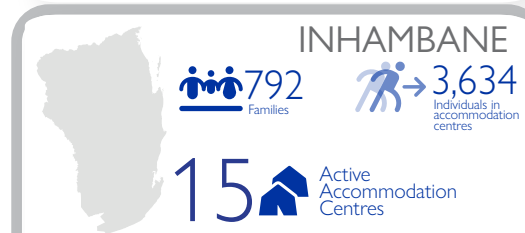

565K Estimated individuals potentially at risk

140K Individuals in accommodation centres

225¹ Active Accommodation Centres

Mozambique's National Institute for Disaster Management (INGD) estimates 565,000 people to be affected by the second landfall of Tropical Storm Freddy - directly impacting communities of Zambezia, Sofala and Tete. As of 10 March, INGD have identified at approximately 240,000 people already affected by the first landfall of Tropical Storm Freddy (24 February) as well as recent floods recorded in central and southern Mozambique. As of 20 March 2023, available reports indicate 87,951 individuals (19,365 families) in 120 ACs across Zambezia, 32,221 individuals (7,115 families) have taken shelter in 44 accommodation centres (ACs) across Sofala, 12,344 individuals (2,607 families) in 28 ACs across Tete, 3,634 individuals (792 families) in 15 ACs across Inhambane, 318 individuals (77 families) in 5 ACs across Manica, and 4,132 individuals (825 families) in 13 AC in Niassa. The majority of these centres are schools and churches. Reported priority needs include WASH, protection, health, food and emergency shelters. As rain and flood events develop, ongoing joint assessments with INGD and humanitarian partners monitor the needs and conditions of affected populations in the region. While movements remain dynamic in Zambezia impacted districts, accommodation centres out of the reported 120 Accommodation Centres require further validation. To access full accommodation sites list please [click here](#).

TOP 4 DISTRICTS HOSTING THE LARGEST IDP POPULATION IN AC'S

MOST URGENT NEEDS

¹ Also note that several accommodations centres have been identified by the Government (INGD) and this report only captured active centres in Gaza, Inhambane, Sofala and Zambezia.