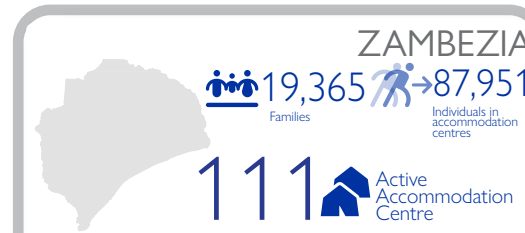

565K Estimated individuals potentially at risk

140K Individuals in accommodation centres

225¹ Active Accommodation Centres

Mozambique's National Institute for Disaster Management (INGD) estimates 565,000 people to be affected by the second landfall of Tropical Storm Freddy - directly impacting communities of Zambezia, Sofala and Tete. As of 10 March, INGD have identified at approximately 240,000 people already affected by the first landfall of Tropical Storm Freddy (24 February) as well as recent floods recorded in central and southern Mozambique. As of 20 March 2023, available reports indicate 87,951 individuals (19,365 families) in 120 ACs across Zambezia, 32,221 individuals (7,115 families) have taken shelter in 44 accommodation centres (ACs) across Sofala, 12,344 individuals (2,607 families) in 28 ACs across Tete, 3,634 individuals (792 families) in 15 ACs across Inhambane, 318 individuals (77 families) in 5 ACs across Manica, and 4,132 individuals (825 families) in 13 AC in Niassa. The majority of these centres are schools and churches. Reported priority needs include WASH, protection, health, food and emergency shelters. As rain and flood events develop, ongoing joint assessments with INGD and humanitarian partners monitor the needs and conditions of affected populations in the region. While movements remain dynamic in Zambezia impacted districts, accommodation centres out of the reported 120 Accommodation Centres require further validation. To access full accommodation sites list please [click here](#).

TOP 4 DISTRICTS HOSTING THE LARGEST IDP POPULATION IN AC'S

MOST URGENT NEEDS

¹ Also note that several accommodations centres have been identified by the Government (INGD) and this report only captured active centres in Gaza, Inhambane, Sofala and Zambezia.