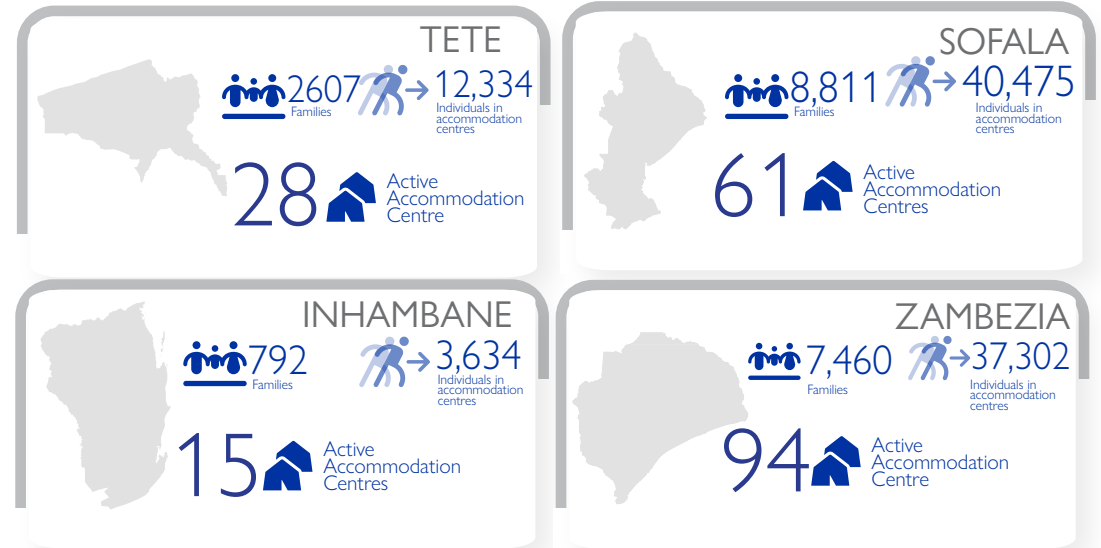

**565K** Estimated individuals potentially at risk

**96K** Individuals in accommodation centres

**210<sup>1</sup>** Active Accommodation Centres

Mozambique's National Institute for Disaster Management (INGD) estimates 565,000 people to be affected by the second landfall of Tropical Storm Freddy - directly impacting communities of Zambezia, Sofala and Tete. As of 10 March, INGD have identified at approximately 240,000 people already affected by the first landfall of Tropical Storm Freddy (24 February) as well as recent floods recorded in central and southern Mozambique. As of 17 March 2023, available reports indicate 37,302 individuals (7,460 families) in 94 ACs across Zambezia, 40,475 individuals (8,811 families) have taken shelter in 61 accommodation centres (ACs) across Sofala, 12,344 individuals (2,607 families) in 28 ACs across Tete, 3,634 individuals (792 families) in 15 ACs across Inhambane, 64 individuals (13 families) in 1 AC in Gaza, 318 individuals (77 families) in 5 ACs across Manica, and 2,361 individuals (494 families) in 6 AC in Niassa. The majority of these centres are schools and churches. Reported priority needs include WASH, protection, health, food and emergency shelters. As rain and flood events develop, ongoing joint assessments with INGD and humanitarian partners monitor the needs and conditions of affected populations in the region. While movements remain dynamic in Zambezia impacted districts, accomadation Centres out of the reported 94 Accomadstion Centres require further validation to acces full accommodation sites list please [click here](#).

## TOP 4 DISTRICTS HOSTING THE LARGEST IDP POPULATION IN AC'S

## MOST URGENT NEEDS

<sup>1</sup> Also note that several accomodations centres have been identified by the Government (INGD) and this report only captured active centres in Gaza, Inhambane, Sofala and Zambezia.

Individuals already taking shelter in Accommodation Centers by provinces