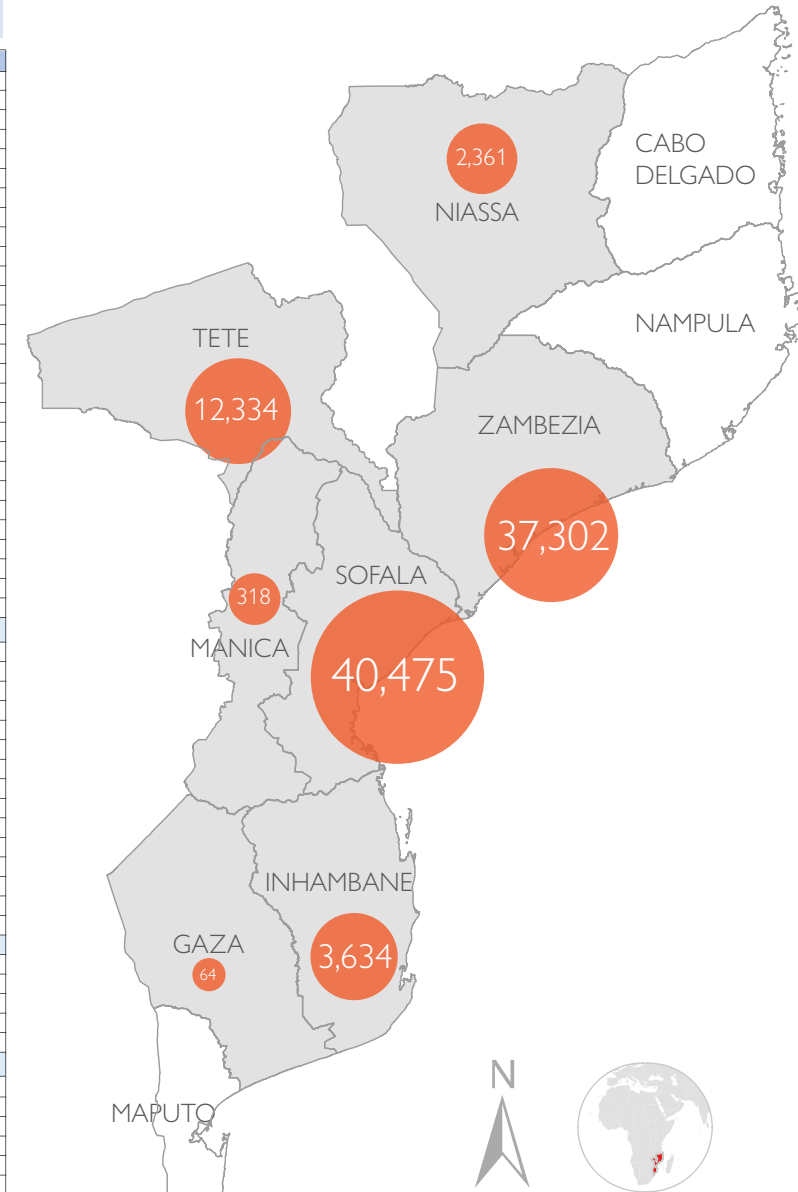

PROVINCE	DISTRICTS	ACTIVE ACCOMMODATION CENTRES	INDIVIDUALS	FAMILIES	AC Type	Site Status	
Mutarara	ES1/2G Mutarara		1,310	262	School	Active	
	EP1/2 Mutarara Nova		230	46	School	Active	
	EP Baue		320	64	School	Active	
	EP Mutarara Velha		105	21	School	Active	
	Igreja Catolica de Minjal		68	30	Church	Active	
	EP1/2 Nkuleche		740	154	School	Active	
	EP1/2 Chicote		475	95	School	Active	
	Igreja Catolica de Nharugue		346	79	Church	Active	
	Igreja Congregacao Crista		430	82	Church	Active	
	EP1/2 Dovo		290	58	School	Active	
Tete	Igreja Al Sihal		220	44	Church	Active	
	Ntemamphine		490	99	Open space	Active	
	Igreja Catolica de Chicote		550	120	Church	Active	
	EP1/2 Missuassua		175	35	School	Active	
	EP1/2 Canga		75	15	School	Active	
	EP1/2 Tembe Tembe		315	63	School	Active	
	EPC Doa Sede		275	55	School	Active	
	EPC Cungaua		360	72	School	Active	
	Igreja de Salima		315	63	School	Active	
	EPC Dzimira		455	91	School	Active	
Doa	EPC Campkata		1.300	260	School	Active	
	EP1 Sabandar		175	35	School	Active	
	EPC Fortuna		400	80	School	Active	
	EP1 de Nduna		205	140	School	Active	
	EP1 de Chombe		675	135	School	Active	
	EPC de Chiguma		395	79	School	Active	
	Nguengue		900	180	Open space	Active	
	EPC Ancuaze		750	150	School	Active	
	Province Total		12,344	2,607			
	INHAMBANE	Mbuvane		320	78	Open space	Active
EP Chitsotso			21	6	School	Active	
EP Macovane			278	57	School	Active	
EP Vuca			52	16	School	Active	
Armazem Vuca			140	52	Warehouse	Active	
EP1/2 Mangungumete			17	6	School	Active	
EP1/2 Chibamo			33	9	School	Active	
Centro Igreja Catolica/Vulanjane			274	57	Church	Active	
Centro Igreja Adventista Vulcanjane			115	23	Church	Active	
Centro Muele 3			305	104	Children Center	Active	
Macossa	Instituto Politecnico de Mabote (M)		464	93	School	Active	
	CERUM Mabote		459	79	Warehouse	Active	
	EP Matieu		95	19	School	Active	
	Tessolo		833	167	Open space	Active	
	EP Maloca		228	26	School	Active	
	Province Total		3,634	792			
	Manica	Igreja Dunda		63	12	Church	Active
		Casa da Cultura		117	35	Govt. building	Active
		ES Amatongas Socel		43	9	School	Active
		ES Geral Nhambonda		37	11	School	Active
EPC Nhambonda			58	10	School	Active	
Province Total			318	77			
NIASSA		Njato		277	64	Open space	Active
		EPC de Mucuapa/Antenas		776	128	School	Active
		EPC Josiana Machel		198	66	School	Active
		EPC Maguiguana		292	56	School	Active/new
	Escola Sec de Mecanhelas		397	84	School	Active	
	EPC de Namicopo		368	77	School	Active	
	Entre - Lagos		760	161	Government Buildi	Active	
	Province Total		2,361	494			
	TOTAL		96,434	12,781			

Individuals already taking shelter in Accommodation Centers by provinces