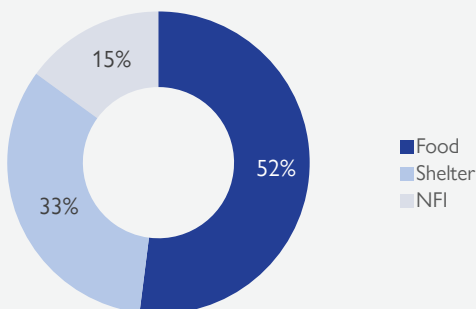

1,675
Individuals affected

297
Damaged shelters

Trigger:

Aftermath of the fire outbreak at Muna el badawy camp Jere LGA. ©IOM-DTM/2023

On 3 and 6 March 2023, fire outbreaks were reported in Muna El Badawy camp in Jere LGA in Borno State. A total of 1,675 individuals were affected by the fire outbreaks as a total of 16 shelters were damaged and destroyed. The affected population include 834 children, 538 women and 303 men. Most of the affected people lost their personal belongings to the fire, including biometric cards and food ration cards. No injuries or fatalities were reported and the cause of the fire is unknown. The affected individuals are currently residing with their neighbours in the same camp while they work to rebuild their shelters.

Needs

Amongst the most urgent needs identified were food, shelter kits and non-food items (NFIs).

Response

At the time of reporting, no assistance has been rendered to the affected population.

The above map is for illustration purposes only. The depiction and use of boundaries, geographic names, and related data shown are not warranted to be error-free nor imply a judgment on the legal status of any territory, or any endorsement or acceptance of such boundaries by IOM

FIG .1 MOST NEEDED ASSISTANCE

FIG .2 GENDER