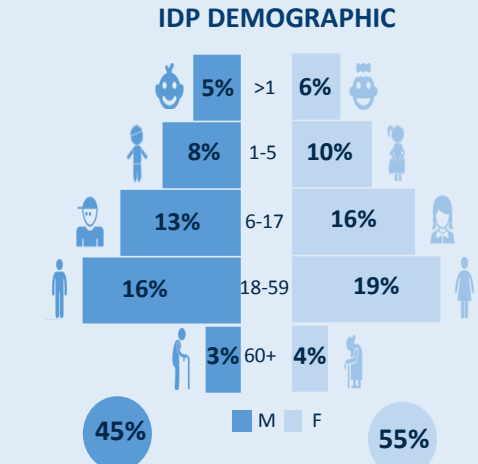

179,901 IDPs
40,272 Displaced Households

PRESENCE OF IDPs BY PROVINCE

PARTICULARLY VULNERABLE GROUPS

DISPLACEMENT REASONS

PERIODS OF DISPLACEMENT*

ACCOMODATION TYPES

DISPLACEMENT TRENDS

Swiss Agency for Development and Cooperation SDC