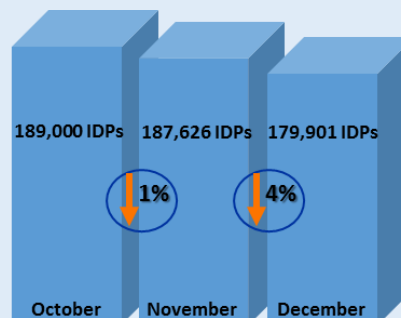

179,901 IDPs
40,272 Displaced Households

PRESENCE OF IDPs BY PROVINCE

PARTICULARLY VULNERABLE GROUPS

DISPLACEMENT REASONS

PERIODS OF DISPLACEMENT*

ACCOMODATION TYPES

DISPLACEMENT TRENDS

Swiss Agency for Development and Cooperation SDC