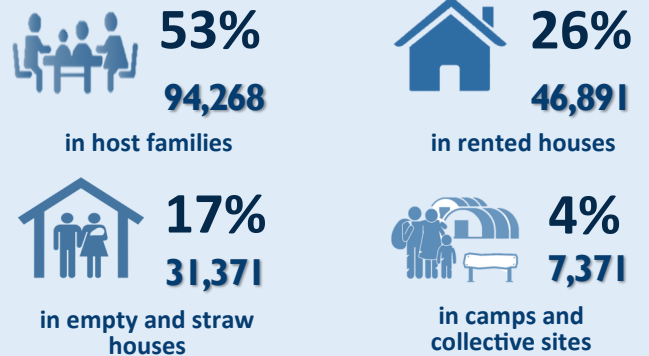

179,901 IDPs
40,272 Displaced Households

PRESENCE OF IDPs BY PROVINCE

PARTICULARLY VULNERABLE GROUPS

DISPLACEMENT REASONS

PERIODS OF DISPLACEMENT*

ACCOMODATION TYPES

DISPLACEMENT TRENDS

Swiss Agency for Development and Cooperation SDC