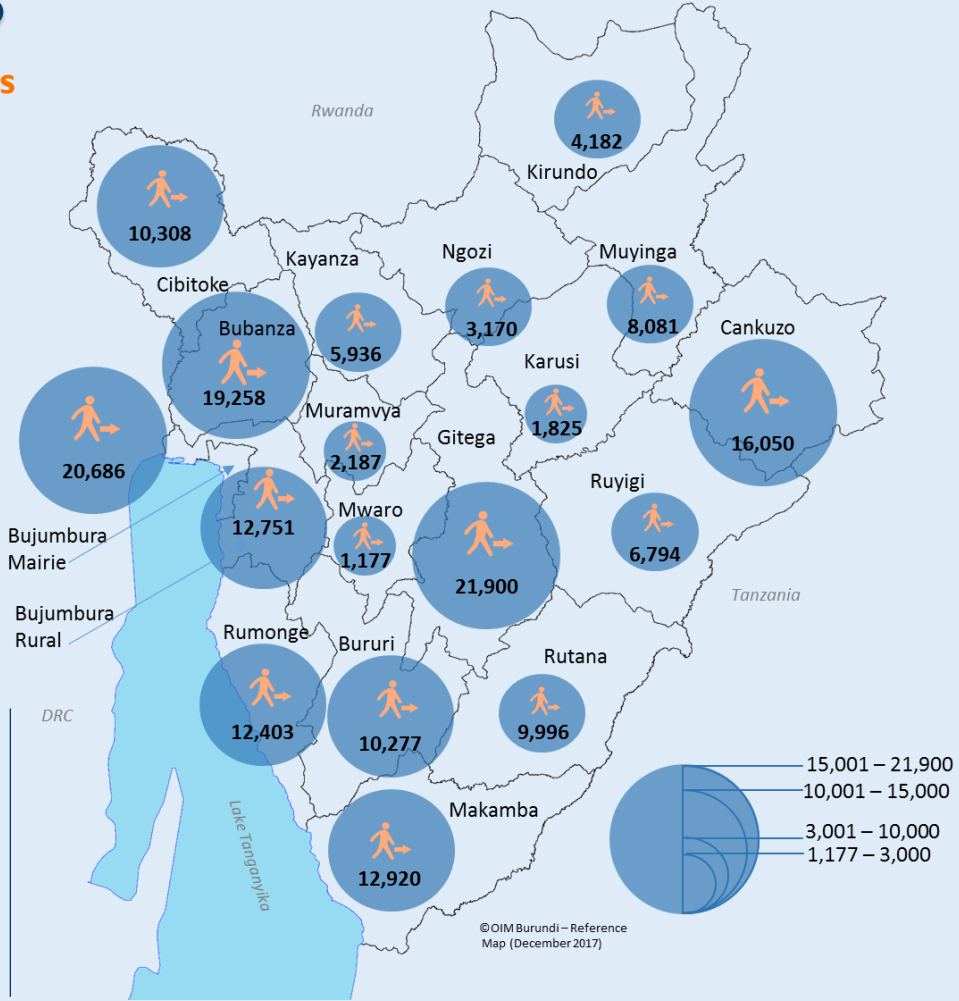

179,901 IDPs
40,272 Displaced Households

PRESENCE OF IDPs BY PROVINCE

PARTICULARLY VULNERABLE GROUPS

DISPLACEMENT REASONS

PERIODS OF DISPLACEMENT*

ACCOMODATION TYPES

DISPLACEMENT TRENDS

Swiss Agency for Development and Cooperation SDC