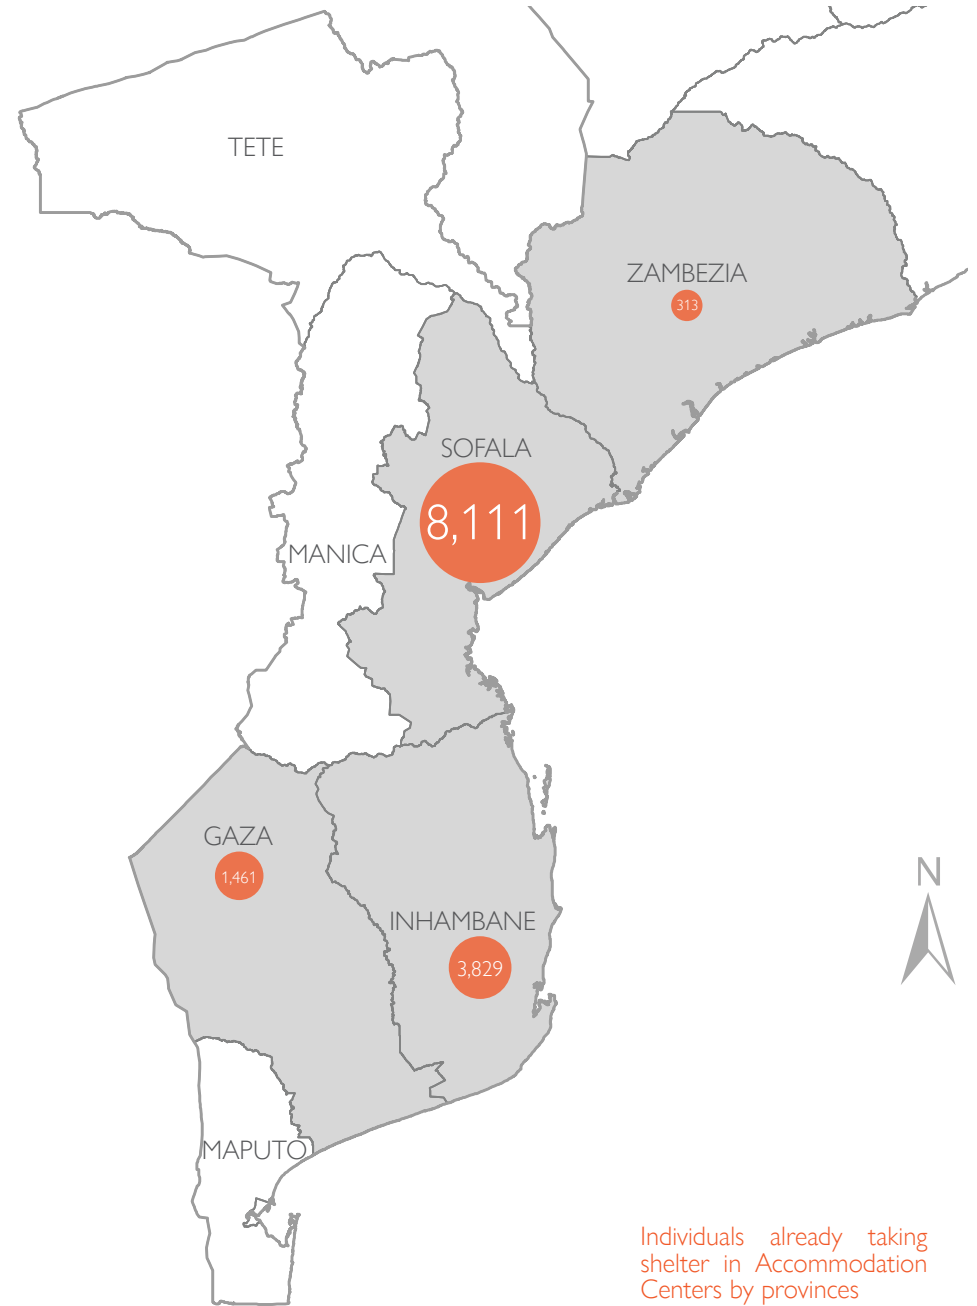

1.75M¹ Individuals potentially at risk **13,616** Individuals in accommodation centres **34²** Active Accommodation Centres

Mozambique's National Institute for Disaster Management (INGD) estimates 1.75 million people to be affected by recent floods and subsequent landfall of the tropical storm Freddy across central and southern Mozambique. Making landfall on 24 February 2023, Tropical Storm Freddy has impacted the provinces of Gaza, Inhambane, Sofala and Zambezia. As of 06 March 2023, available reports indicate 8,111 individuals (1,923 families) have taken shelter in 10 accommodation centres (ACs) across Sofala, 3,828 individuals (877 families) in 17 ACs across Inhambane, 1,461 individuals (223 families) in 5 ACs in Gaza and 313 individuals (78 families) in 2 ACs in Zambezia. The majority of these centres are schools and churches. Reported priority needs include WASH, protection, health, food and emergency shelters. As rain and flood conditions develop, ongoing joint assessments with INGD and humanitarian partners monitor the needs and conditions of affected populations in the region. *For further information see Mozambique: Severe Tropical Storm Freddy and Floods - Flash Update No.5 (as of 26 February 2023).*

CURRENT SITUATION IN MOST-HIT PROVINCES

MOST URGENT NEEDS

¹ INGD estimate of 1.75 Million with caveat that this is subject to refinement through ongoing assessments by INGD humanitarian response teams.
² Also note that several accommodations centres have been identified by the Government (INGD) and this report only captured active centres in Gaza, Inhambane and Sofala.

Individuals already taking shelter in Accommodation Centers by provinces