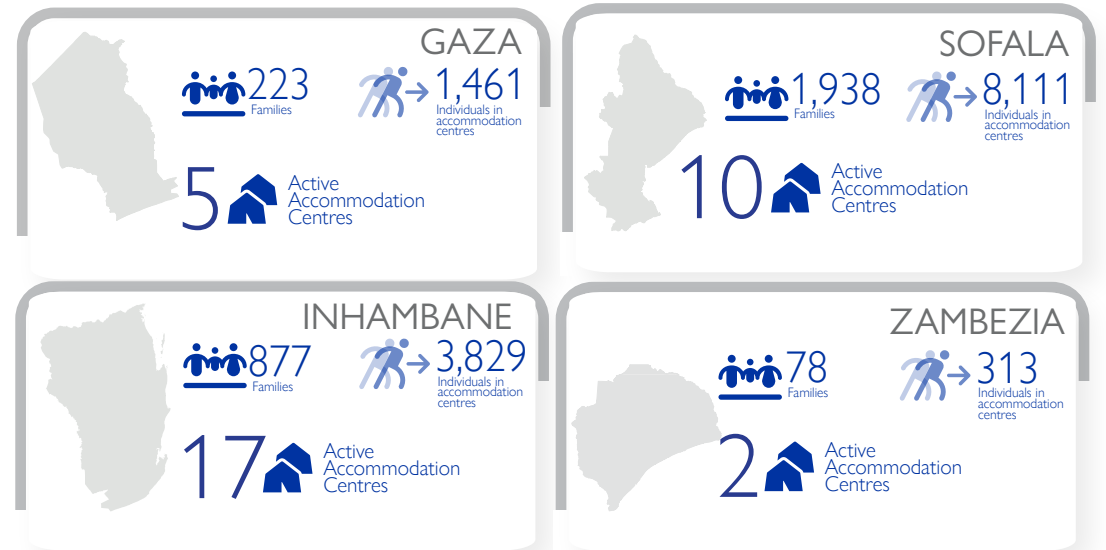

1.75M¹ Individuals potentially at risk **13,616** Individuals in accommodation centres **34²** Active Accommodation Centres

Mozambique's National Institute for Disaster Management (INGD) estimates 1.75 million people to be affected by recent floods and subsequent landfall of the tropical storm Freddy across central and southern Mozambique. Making landfall on 24 February 2023, Tropical Storm Freddy has impacted the provinces of Gaza, Inhambane, Sofala and Zambezia. As of 06 March 2023, available reports indicate 8,111 individuals (1,923 families) have taken shelter in 10 accommodation centres (ACs) across Sofala, 3,828 individuals (877 families) in 17 ACs across Inhambane, 1,461 individuals (223 families) in 5 ACs in Gaza and 313 individuals (78 families) in 2 ACs in Zambezia. The majority of these centres are schools and churches. Reported priority needs include WASH, protection, health, food and emergency shelters. As rain and flood conditions develop, ongoing joint assessments with INGD and humanitarian partners monitor the needs and conditions of affected populations in the region. *For further information see Mozambique: Severe Tropical Storm Freddy and Floods - Flash Update No.5 (as of 26 February 2023).*

CURRENT SITUATION IN MOST-HIT PROVINCES

MOST URGENT NEEDS

¹ INGD estimate of 1.75 Million with caveat that this is subject to refinement through ongoing assessments by INGD humanitarian response teams.
² Also note that several accommodations centres have been identified by the Government (INGD) and this report only captured active centres in Gaza, Inhambane and Sofala.

Individuals already taking shelter in Accommodation Centers by provinces