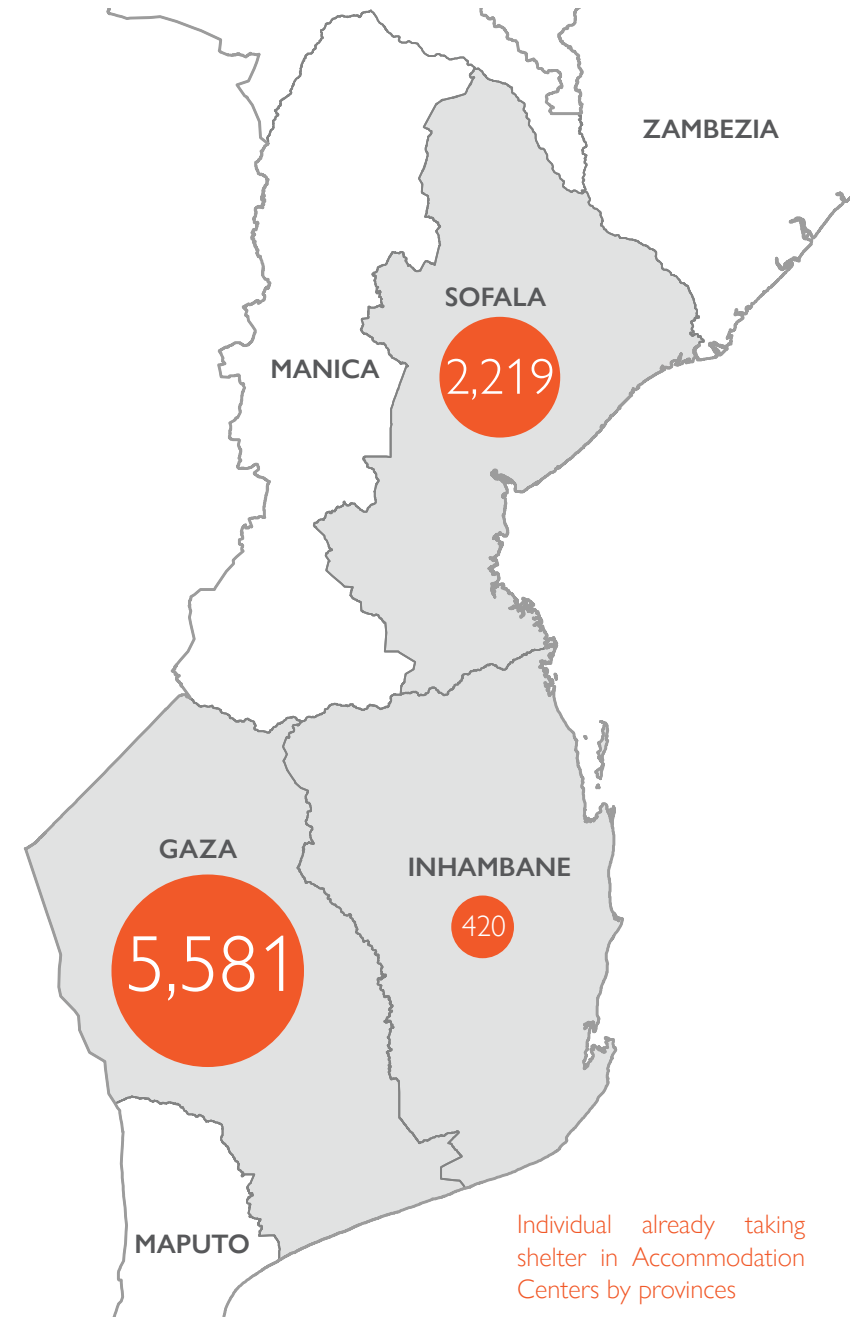

**1.75M<sup>1</sup>** Individuals potentially at risk

**8,220** Individuals in accommodation centres

**28<sup>2</sup>** Active Accommodation Centres

Mozambique's National Institute for Disaster Management (INGD) estimates 1.75 million people to be affected by recent floods and subsequent landfall of the tropical storm Freddy across central and southern Mozambique. Making landfall on 24 February 2023, Tropical Storm Freddy has impacted the provinces of Gaza, Inhambane, Manica, Sofala and Zambezia. As of 25 February 2023, available reports indicate 2,219 individuals (630 families) have taken shelter in 7 accommodation centres (ACs) across Sofala, 420 individuals (149 families) in 8 ACs across Inhambane and 5,581 individuals (1,269 families) in 8 ACs in Gaza. The majority of these centres are schools and churches. Reported priority needs include WASH, protection, health, food, emergency shelters and education. As rain and flood conditions develop, ongoing joint assessments with INGD and humanitarian partners monitor the needs and conditions of affected populations in the region. *For further information see Mozambique: Severe Tropical Storm Freddy and Floods - Flash Update No.4 (as of 23 February 2023).*

## CURRENT SITUATION IN MOST-HIT PROVINCES

## MOST URGENT NEEDS

<sup>1</sup> Please note that this is a projected figure from the initial forecast and will be reviewed relative to the unfolding severity of TS Freddy.

<sup>2</sup> Also note that several accommodations centres have been identified by the Government (INGD) and this report only captured active centres in Gaza, Inhambane and Sofala.

Individual already taking shelter in Accommodation Centers by provinces