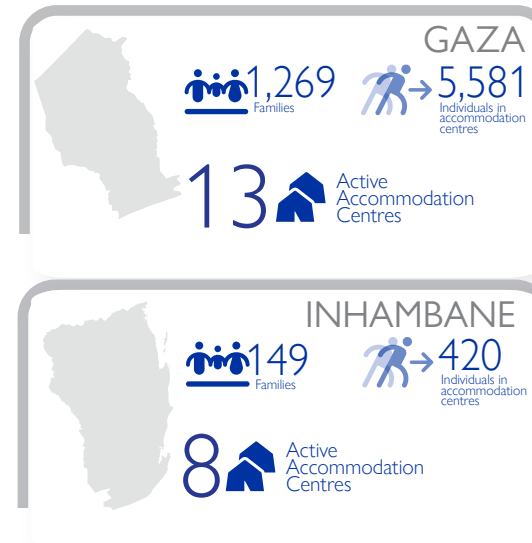

CURRENT SITUATION IN MOST-HIT PROVINCES