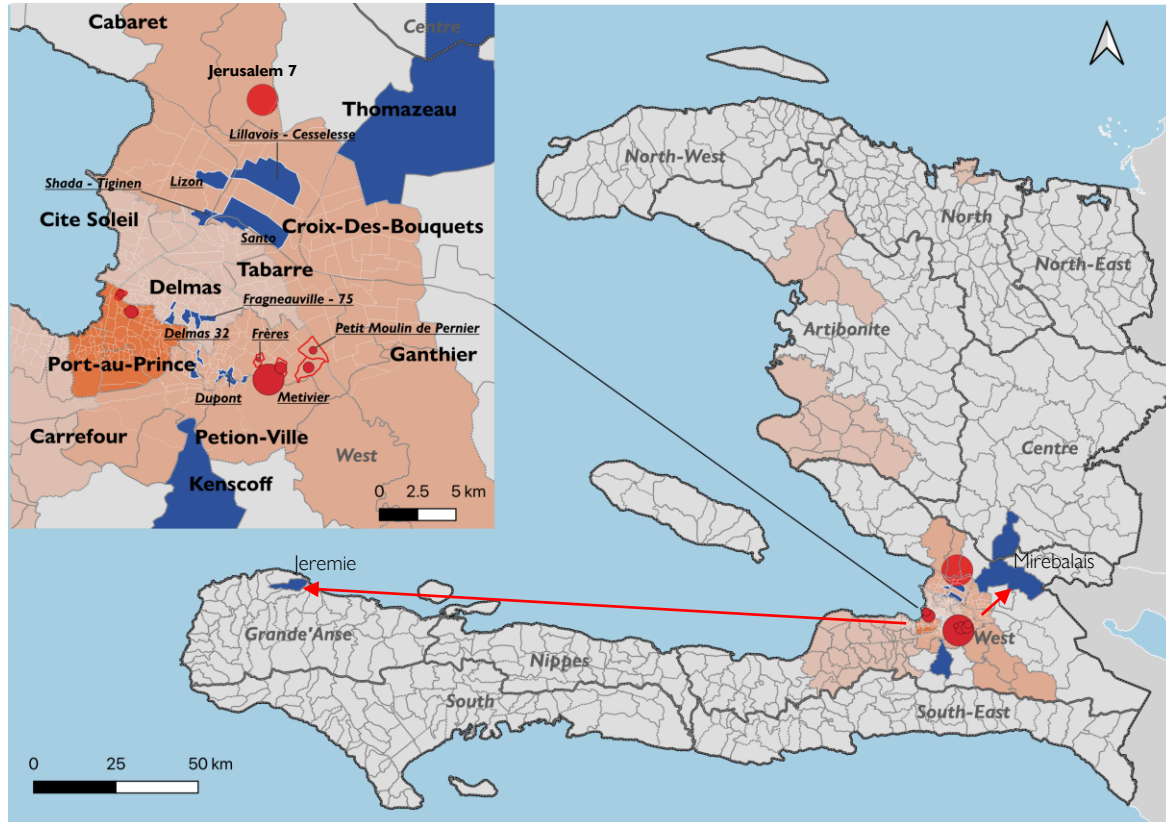

METHODOLOGY

- Assessment conducted in affected areas ✓
- Assessment conducted through phone interviews with key informants ✓
- Use of secondary data on incidents* ✓

DISPLACEMENT LOCATIONS

DISPLACED PERSONS

~ 361 Displaced households
1,888 Displaced individuals

EVENT INFORMATION

The objective of the Emergency Tracking Tool (ETT) is to collect information on large and sudden population movements as well as security and climactic emergencies. Information is collected through phone interviews with key informants (at least 3) and direct observation. **This dashboard presents information on important population displacement that occurred in January 2023.**

- Following an armed attack on 22 January 2023 in the Jerusalem 7 neighborhood, located in the municipality of Croix-des-Bouquets (West District), nearly 100 households (800 persons) fled their homes, mainly towards neighborhoods located in the same municipality; in particular towards Shada-Tiginen, Casimir, Lizon, Lillavois-Cesselesse and Santo.
- Due to an armed attack that took place on 20 January 2023 in the neighborhood of Metivier, located in the municipality of Petion-ville, approximately 261 households (1,088 persons) left their residence to seek refuge mainly in the neighborhoods of Girardeau, Nerette, Jalousie, Puits Blain, Vivy Mitchel, Bois Moquette and Malick, located in the same municipality. It should also be noted that some people fled towards areas outside the Port-au-Prince Metropolitan Area (towards Mirebalais in the Center district and Jeremie in the Grand'Anse district).

LEGEND

- Number of reported violence per municipalities (source ACLED)
 - 1 - 5
 - 5 - 10
 - 10 - 15
 - 15 - 16
- Number of Internally Displaced People per origin (IDPs)
 - 200
 - 400
 - 600
 - 800
- IDPs per origin
 - IDPs per host location
 - District sections
 - Departement
- Displacement from the Port-au-Prince Metropolitan Area towards other departments