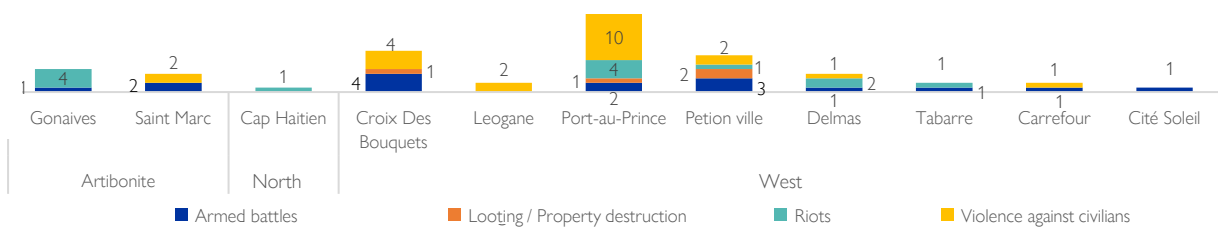

* Data source for security incidents: [Armed Conflict Location & Event Data Project (ACLED)](#)