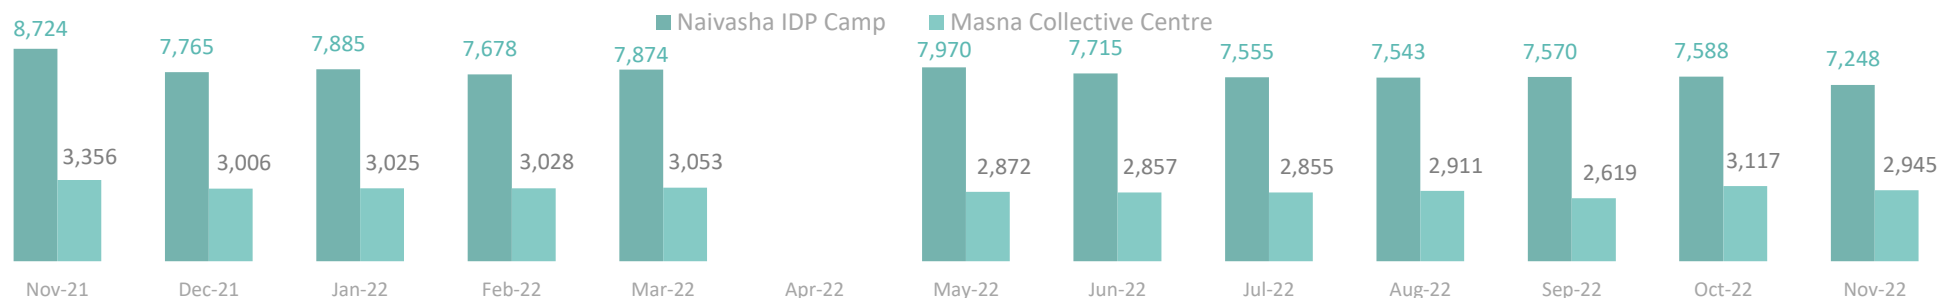

POPULATION COUNT: Naivasha IDP Camp & Masna Collective Centre

Data collection November 2022

In November 2022, the monthly population count was conducted at Masna Collective Centre where **2,945** individuals/ **611** households were identified and Naivasha IDP Camp where **7,248** individuals/ **1,880** households were counted. The population of Naivasha IDP Camp marginally decreased by **340** individuals since November 2022.

Monthly population trends at Naivasha IDP Camp and Masna Collective Centre, November 2021 – November 2022

* DTM was unable to publish April 2022 population count figures for Naivasha IDP camp and Masna Collective Centre due to operational constraints.

Population by zone and block, Naivasha IDP Camp (November 2022)

7,248
individuals
1,880 households

57% Zone A

26% Zone B

17% Zone C

Naivasha IDP Camp & Masna Collective Centre by age and sex (November 2022)

Naivasha IDP Camp : 7,248 individuals

Masna Collective Centre: 2,945 individuals

Methodology

Since biometric registrations or verifications are not feasible on a monthly basis, population counts remain the best possible tool to estimate the sites' populations. Population counts consist of DTM teams visiting each shelter of the site asking how many persons have slept there the previous night (sex and age disaggregated). This provides a snapshot of the population at the time of the count.