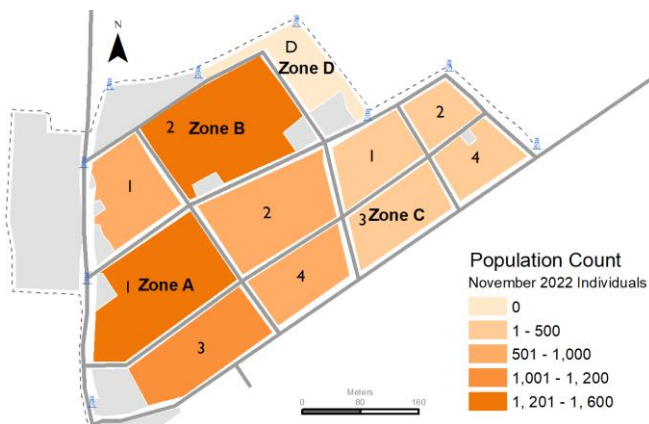

POPULATION COUNT: Naivasha IDP Camp & Masna Collective Centre

Data collection November 2022

In November 2022, the monthly population count was conducted at Masna Collective Centre where **2,945** individuals/ **611** households were identified and Naivasha IDP Camp where **7,248** individuals/ **1,880** households were counted. The population of Naivasha IDP Camp marginally decreased by **340** individuals since November 2022.

Monthly population trends at Naivasha IDP Camp and Masna Collective Centre, November 2021 – November 2022

* DTM was unable to publish April 2022 population count figures for Naivasha IDP camp and Masna Collective Centre due to operational constraints.

Population by zone and block, Naivasha IDP Camp (November 2022)

7,248
individuals
1,880 households

57% Zone A

26% Zone B

17% Zone C

Naivasha IDP Camp & Masna Collective Centre by age and sex (November 2022)

Naivasha IDP Camp : 7,248 individuals

Masna Collective Centre: 2,945 individuals

Methodology

Since biometric registrations or verifications are not feasible on a monthly basis, population counts remain the best possible tool to estimate the sites' populations. Population counts consist of DTM teams visiting each shelter of the site asking how many persons have slept there the previous night (sex and age disaggregated). This provides a snapshot of the population at the time of the count.