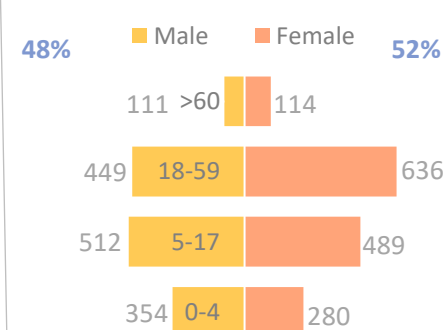

Population by zone and block, Naivasha IDP Camp (November 2022)

7,248
individuals
1,880 households

57% Zone A

26% Zone B

17% Zone C

Naivasha IDP Camp & Masna Collective Centre by age and sex (November 2022)

Naivasha IDP Camp : 7,248 individuals

Masna Collective Centre: 2,945 individuals

Methodology

Since biometric registrations or verifications are not feasible on a monthly basis, population counts remain the best possible tool to estimate the sites' populations. Population counts consist of DTM teams visiting each shelter of the site asking how many persons have slept there the previous night (sex and age disaggregated). This provides a snapshot of the population at the time of the count.