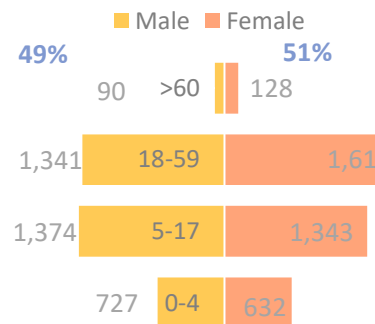

POPULATION COUNT: Naivasha IDP Camp & Masna Collective Centre

Data collection November 2022

In November 2022, the monthly population count was conducted at Masna Collective Centre where **2,945** individuals/ **611** households were identified and Naivasha IDP Camp where **7,248** individuals/ **1,880** households were counted. The population of Naivasha IDP Camp marginally decreased by **340** individuals since November 2022.

Population by zone and block, Naivasha IDP Camp (November 2022)

7,248
individuals
1,880 households

57% Zone A

26% Zone B

17% Zone C

Naivasha IDP Camp & Masna Collective Centre by age and sex (November 2022)

Naivasha IDP Camp : 7,248 individuals

Masna Collective Centre: 2,945 individuals

Methodology

Since biometric registrations or verifications are not feasible on a monthly basis, population counts remain the best possible tool to estimate the sites' populations. Population counts consist of DTM teams visiting each shelter of the site asking how many persons have slept there the previous night (sex and age disaggregated). This provides a snapshot of the population at the time of the count.