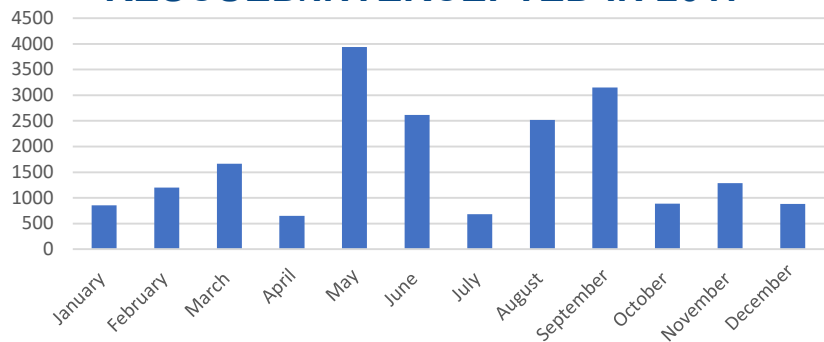

48 MIGRANTS

9 DECEMBER

161 MIGRANTS

22 DECEMBER

**1 BODY
RETRIEVED**

16 DECEMBER

262 MIGRANTS

15 DECEMBER

47 MIGRANTS

14 DECEMBER

96 MIGRANTS

13 DECEMBER

116 MIGRANTS

20,335

**RESCUED/
INTERCEPTED**

in 2017

RESCUED/INTERCEPTED IN 2017

ITALY

In 2017,

**118,928
ARRIVALS**

were recorded by sea to Italy through
the Central Mediterranean route

**2,832
DEATHS**

were recorded along the Central
Mediterranean route in 2017