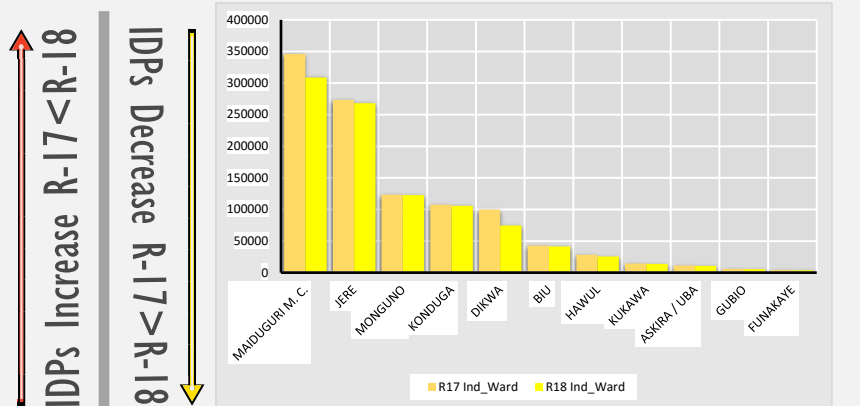

Top 7 LGAs with IDPs population Increase. The total IDPs population increase between Round 17 and 18 is **10,278**.

Top 11 LGAs with IDPs population decrease. The total IDPs population decrease between Round 17 and 18 is **75,736**.