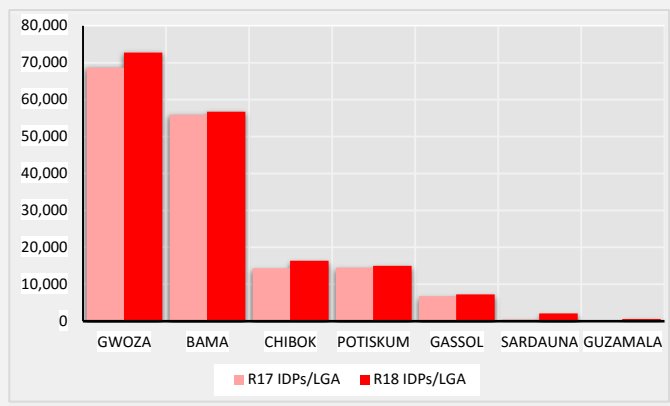

Top 7 LGAs with IDPs population Increase. The total IDPs population increase between Round 17 and 18 is **10,278**.