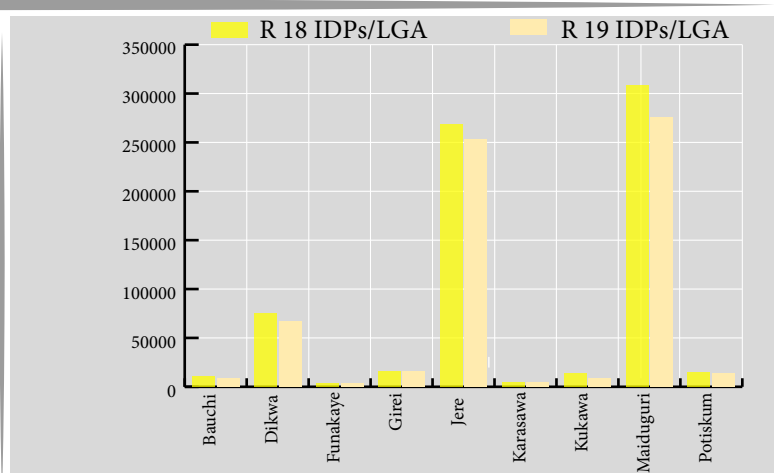

**Top LGAs with IDPs population increase; total increase between R 18 and 19 is +23,304**

**Top LGAs with IDPs population decrease; total decrease between R 18 and 19 is -65,150**

The depiction and use of boundaries, geographic names, and related data shown on maps and included in this report are not warranted to be error free nor do they imply judgment on the legal status of any territory, or any endorsement or acceptance of such boundaries by IOM.