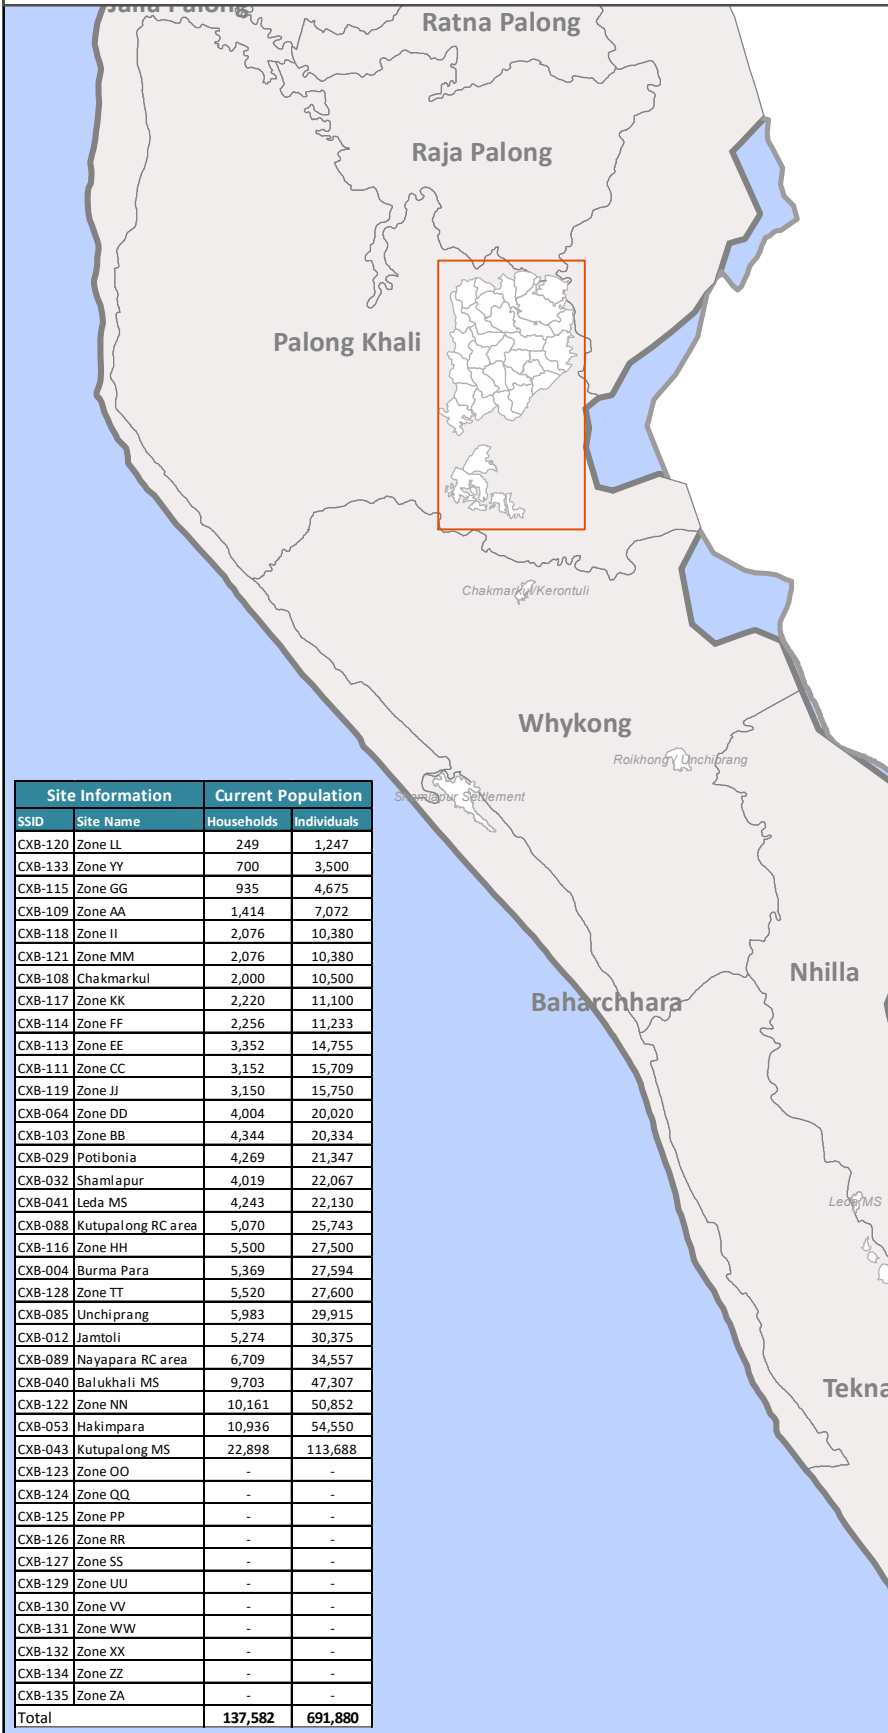

Map of collective sites hosting the Rohingya population

Cox's Bazar District, Bangladesh

Needs and Population Monitoring

Round 6

October, 2017

Legend

Total number of Individuals

Source: IOM NPM/HDX
Date of Publication: 16 Oct. 2017

Disclaimer: The map is for illustration purpose only. Names and boundaries on this map do not imply official endorsement or acceptance by IOM.

Site Information		Current Population	
SSID	Site Name	Households	Individuals
CXB-120	Zone LL	249	1,247
CXB-133	Zone YY	700	3,500
CXB-115	Zone GG	935	4,675
CXB-109	Zone AA	1,414	7,072
CXB-118	Zone II	2,076	10,380
CXB-121	Zone MM	2,076	10,380
CXB-108	Chakmarkul	2,000	10,500
CXB-117	Zone KK	2,220	11,100
CXB-114	Zone FF	2,256	11,233
CXB-113	Zone EE	3,352	14,755
CXB-111	Zone CC	3,152	15,709
CXB-119	Zone JJ	3,150	15,750
CXB-064	Zone DD	4,004	20,020
CXB-103	Zone BB	4,344	20,334
CXB-029	Potibonia	4,269	21,347
CXB-032	Shamlapur	4,019	22,067
CXB-041	Leda MS	4,243	22,130
CXB-088	Kutupalong RC area	5,070	25,743
CXB-116	Zone HH	5,500	27,500
CXB-004	Burma Para	5,369	27,594
CXB-128	Zone TT	5,520	27,600
CXB-085	Unchiprang	5,983	29,915
CXB-012	Jamtoli	5,274	30,375
CXB-089	Nayapara RC area	6,709	34,557
CXB-040	Balukhali MS	9,703	47,307
CXB-122	Zone NN	10,161	50,852
CXB-053	Hakimpara	10,936	54,550
CXB-043	Kutupalong MS	22,898	113,688
CXB-123	Zone OO	-	-
CXB-124	Zone QQ	-	-
CXB-125	Zone PP	-	-
CXB-126	Zone RR	-	-
CXB-127	Zone SS	-	-
CXB-129	Zone UU	-	-
CXB-130	Zone VV	-	-
CXB-131	Zone WW	-	-
CXB-132	Zone XX	-	-
CXB-134	Zone ZZ	-	-
CXB-135	Zone ZA	-	-
Total		137,582	691,880