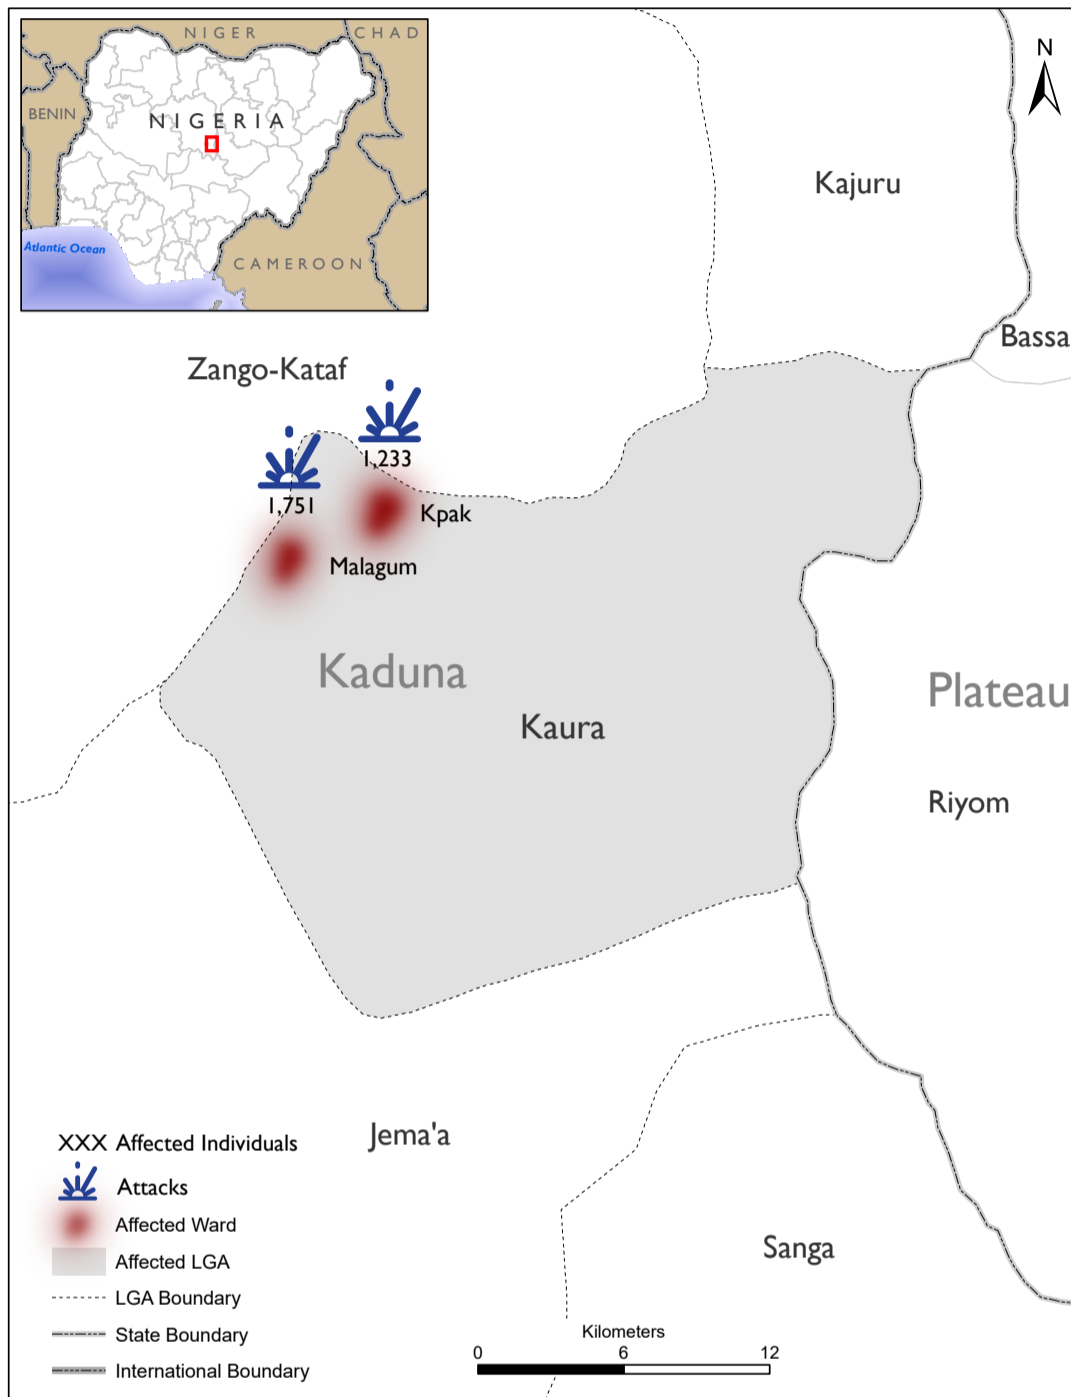

Affected Population:
2,984 Individuals

Damaged Shelters:
167

Casualties:
44

Trigger:
Attack

OVERVIEW

On 18 December, clashes between herders and farmers were reported in the Malagum community of Malagum ward and the community Sakong village of Kpak ward, both located in Kaura LGA of Kaduna State. The clashes affected 2,984 individuals, who remained in the communities. As a result of the clashes, 40 fatalities and 4 injuries were reported.

Following these events, rapid assessment were conducted by DTM (Displacement Tracking Matrix) field staff to inform the humanitarian community and government/partners, and to enable targeted response. Flash reports utilise direct observation and a broad network of key informants to gather representative data and collect information on the number, profile, and immediate needs of affected populations.

Nigeria's north-central and north-west zones are afflicted with a multi-dimensional crisis. Long-standing tensions between ethnic and religious groups often result in attacks and banditry or hirabah. These attacks involve kidnapping and grand larceny along major highways by criminal groups. During the past years, the crisis accelerated and has resulted in widespread displacement across the north-central and north-western regions.

Map of affected area

The above maps is for illustration purposes only. The depiction and use of boundaries, geographic names and related data shown are not warranted to be error-free nor do imply a judgment on the legal status of any territory, or any endorsement or acceptance of such boundaries by IOM. The above figures Stated on the map refers to the total number of individuals affected, which includes the number of displaced persons and the fatalities recorded in the affected LGAs in the north-central and north-west region of Nigeria.