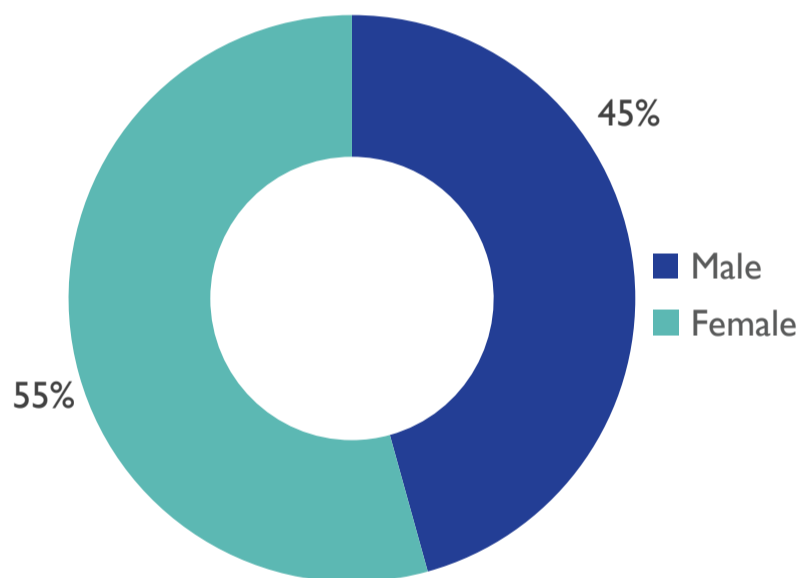

GENDER TOTAL (FIG. 1)