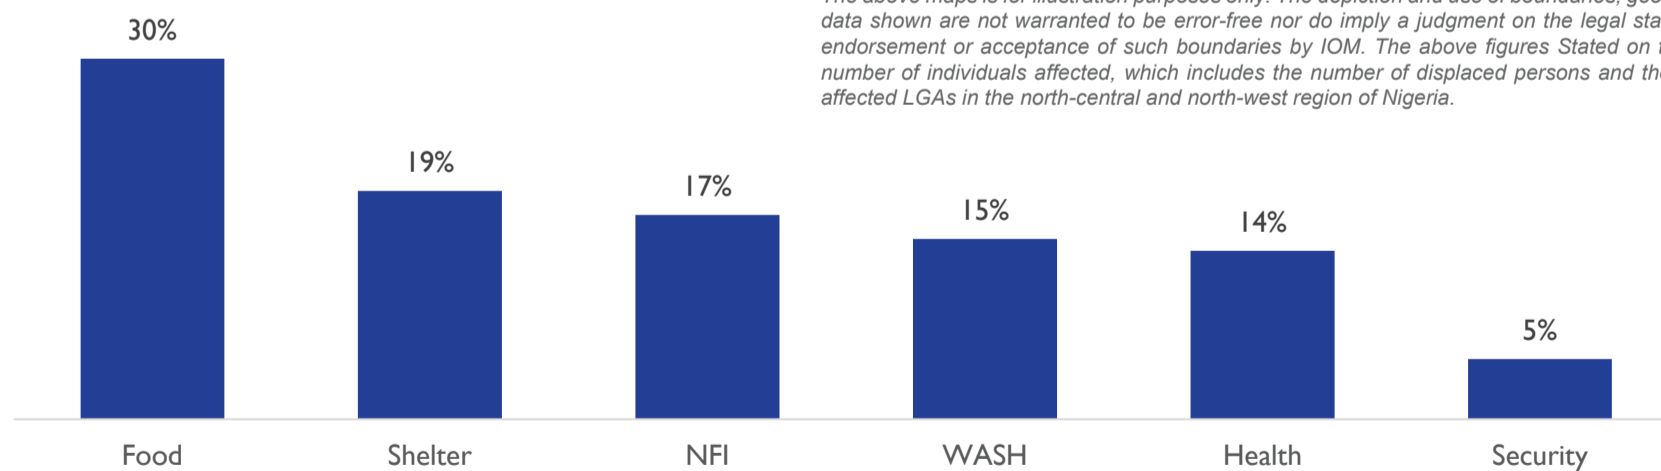

MOST NEEDED ASSISTANCE (FIG. 2)

State	LGA	Ward	Community	Cause of Incident	Number of Affected Households	Number of Affected Individuals	Casualties	Male	Female	Children	Number of Damaged Shelters
Kaduna	Kaura	Malagum	Malagum	Attacks	350	1751	31	800	951	803	20
		Kpak	Sakong Village	Attacks	247	1233	13	530	703	554	147
Grand Total					597	2984	44	1330	1654	1357	167

"When quoting, paraphrasing, or in any other way using the information mentioned in this report, the source needs to be stated appropriately as follows: "Source: Displacement Tracking Matrix (DTM) of the International Organization for Migration (IOM), Nigeria Mission, December 2022.""