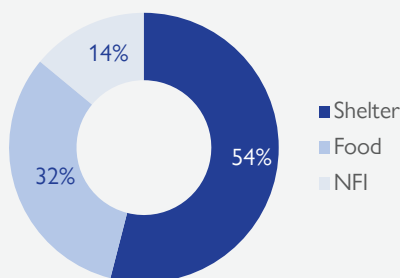

MOST NEEDED ASSISTANCE (FIG. 1)