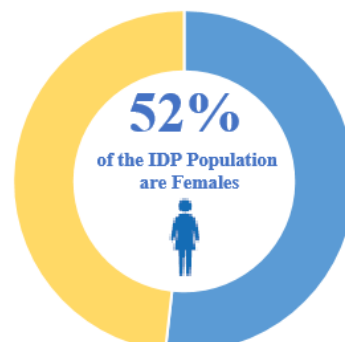

NIGERIA

ROUND VII BASELINE ASSESSMENT

AS OF DECEMBER 2015

2,151,979 IDPs

313,575 Households

DEMOGRAPHICS

LOCATION OF DISPLACEMENT