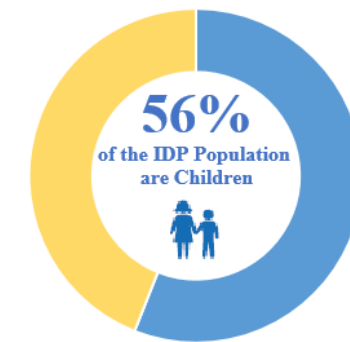

NIGERIA

ROUND VII BASELINE ASSESSMENT

AS OF DECEMBER 2015

2,151,979 IDPs

313,575 Households

DEMOGRAPHICS

LOCATION OF DISPLACEMENT