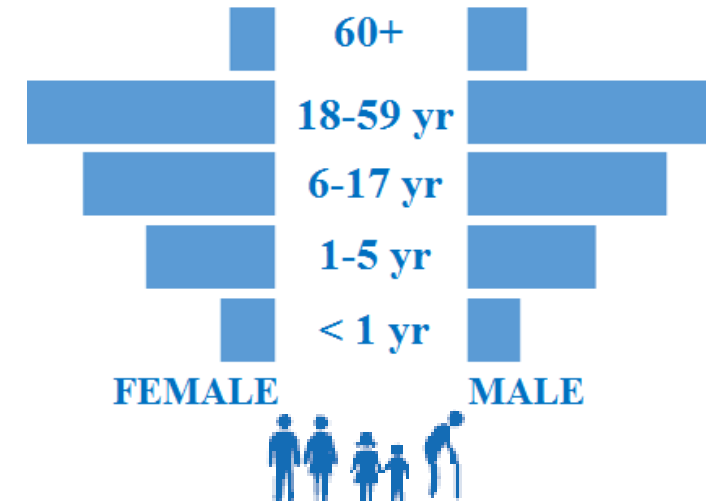

NIGERIA

ROUND VII BASELINE ASSESSMENT

AS OF DECEMBER 2015

2,151,979 IDPs

313,575 Households

DEMOGRAPHICS

LOCATION OF DISPLACEMENT