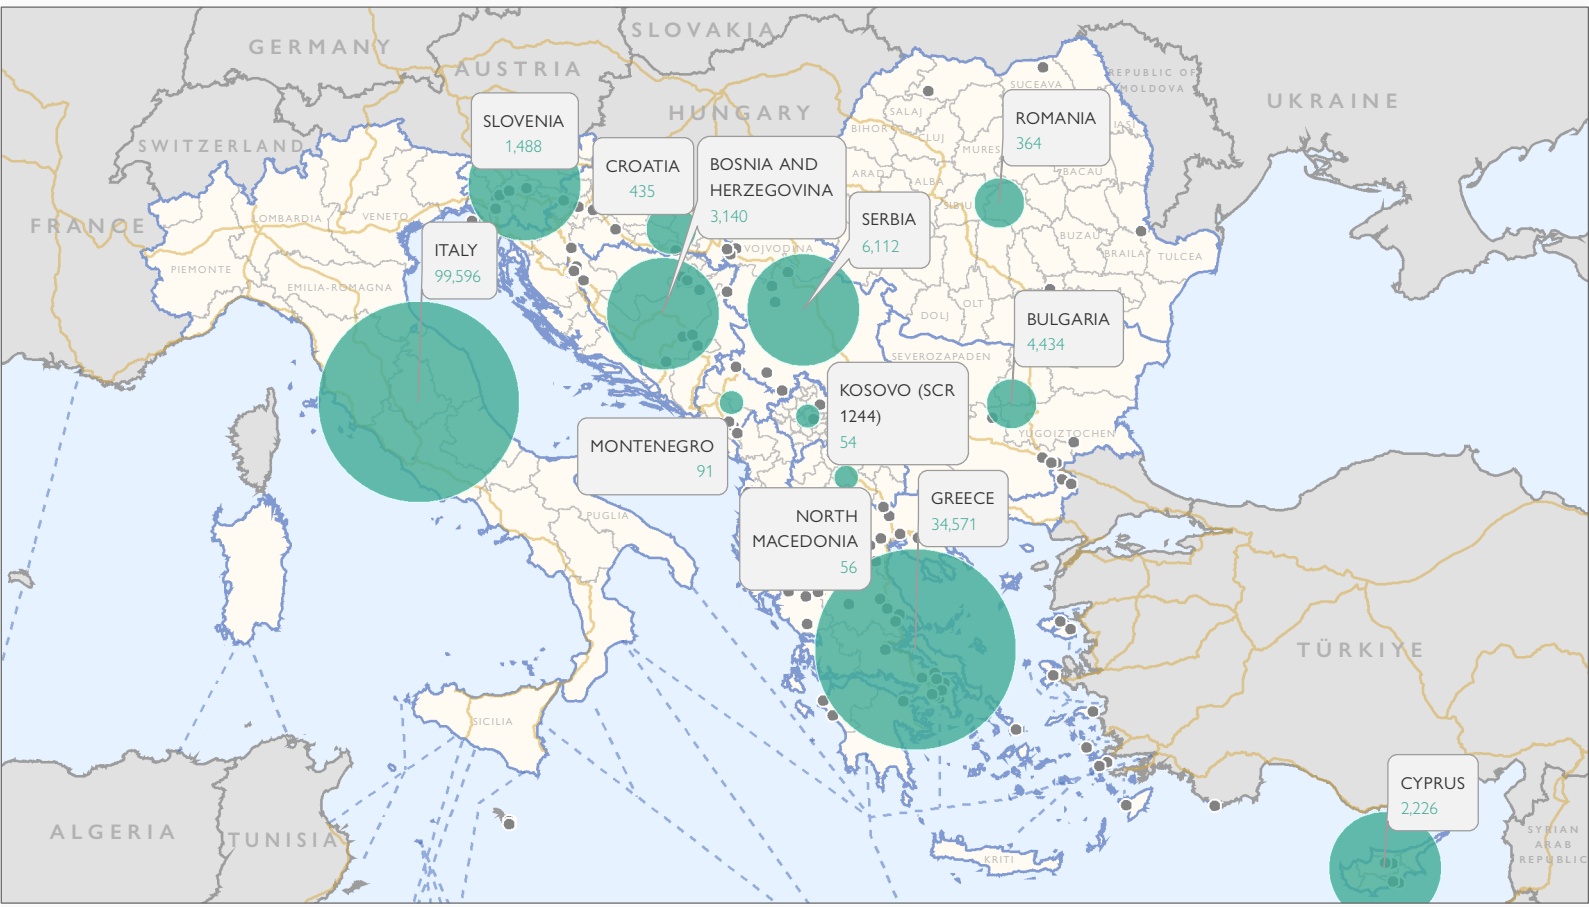

ARRIVALS TO EUROPE

01 January - 30 September 2022

132,909 TOTAL

101,852 By Sea **31,057** By Land

- Arrival Point
- Departure Point
- - - Sea Route
- Land Route

SPAIN
23,197
21,228 By Sea
1,969 By Land

ITALY
71,784
By Sea

BULGARIA
12,740
By Land

GREECE
11,424
6,514 By Sea
4,910 By Land

MALTA
290
By Sea

CYPRUS
13,474

This map is for illustration purposes only. Names and boundaries on this map do not imply official endorsement or acceptance by IOM.

Source Data : IOM, National Authorities

MIGRANT PRESENCE

September 2022

est. **152,567** TOTAL*

● Migrant Presence Location - - - Sea Route — Land Route
* Based on available data on locations where migrants and refugees are accommodated as of end of the month.

Data for Greece excludes self-settled migrants and asylum seekers. Data for open facilities in mainland Greece are updated as of February 2022
Data for Slovenia and Croatia includes number of asylum seekers only.