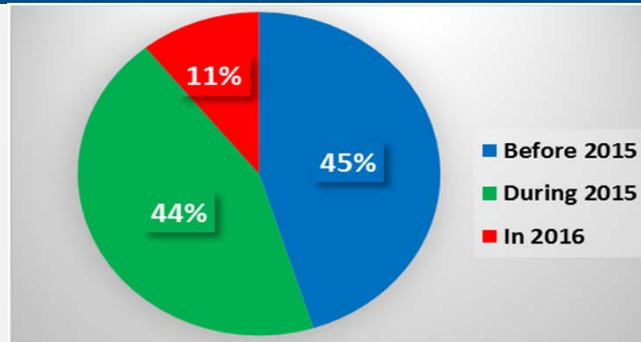

% of IDP Individuals by Time of Arrival

No of IDP Individuals by Place of Origin