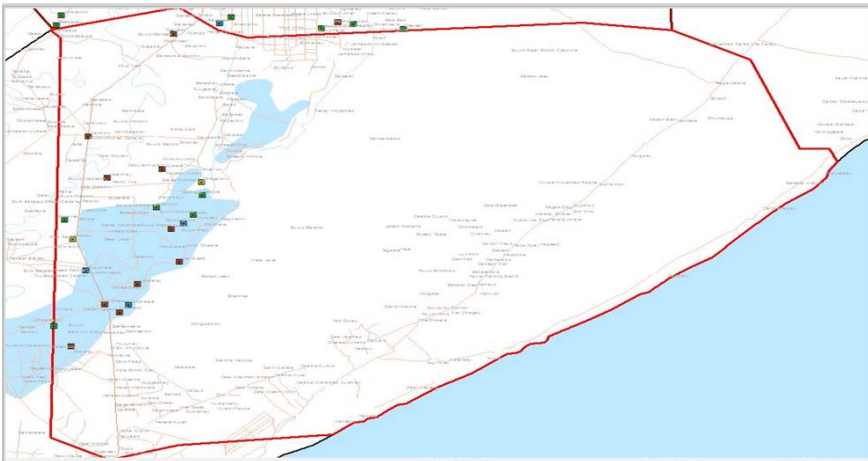

Round 1

07 June 2016

Admin 1 - Region	Juba Hoose
Villages/Towns Assessed	14
Rural Settlements	10
Urban Settlements	4
Villages/Towns with IDPs	8
No of Collective Sites	14

9,164

IDP Households

54,984

IDP Individuals

38,184

IDP Individuals in Collective Sites

% of IDP Individuals by Site Classification

% of IDP Individuals by Time of Arrival

No of IDP Individuals by Place of Origin

Same District	54,984
Other District	-
Total	54,984

Round 1

07 June 2016

Admin 1 - Region	Shabelle Dhexe
Villages/Towns Assessed	20
Rural Settlements	20
Urban Settlements	0
Villages/Towns with IDPs	20
No of Collective Sites	18

4,547

IDP Households

27,282

IDP Individuals

16,380

IDP Individuals in Collective Sites

% of IDP Individuals by Site Classification

% of IDP Individuals by Time of Arrival

No of IDP Individuals by Place of Origin

Same District	15,606
Other District	11,676
Total	27,282