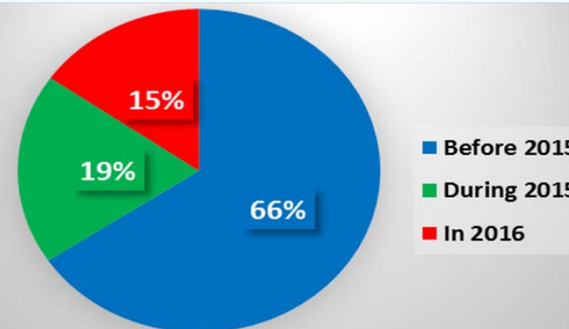

% of IDP Individuals by Time of Arrival

No of IDP Individuals by Place of Origin