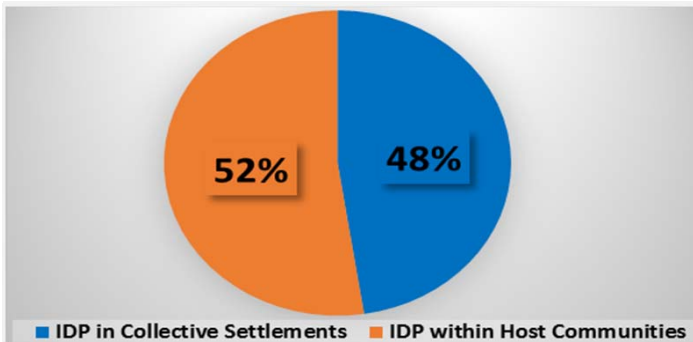

Round 1

07 June 2016

Admin 1 - Region	Shabelle Dhexe
Villages/Towns Assessed	80
Rural Settlements	72
Urban Settlements	8
Villages/Towns with IDPs	78
No of Collective Sites	22

14,631

IDP Households

87,786

IDP Individuals

41,748

IDP Individuals in Collective Sites

% of IDP Individuals by Site Classification