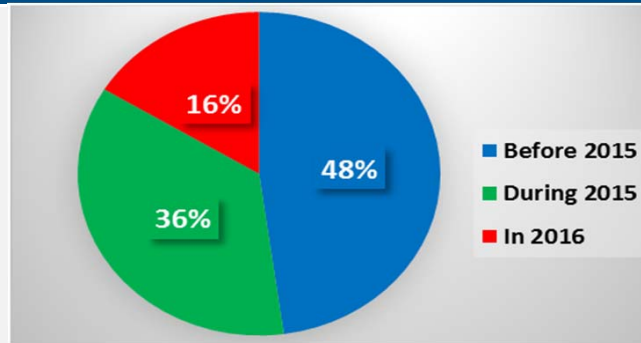

% of IDP Individuals by Time of Arrival

No of IDP Individuals by Place of Origin