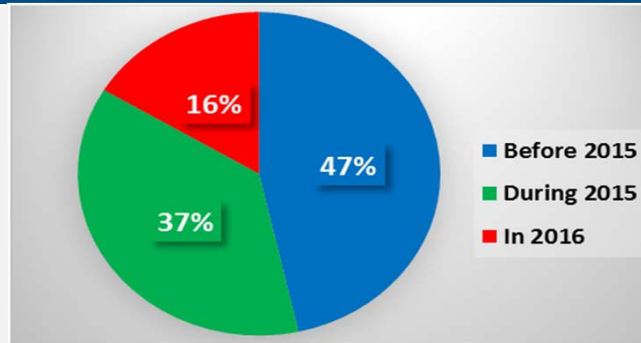

% of IDP Individuals by Time of Arrival

No of IDP Individuals by Place of Origin