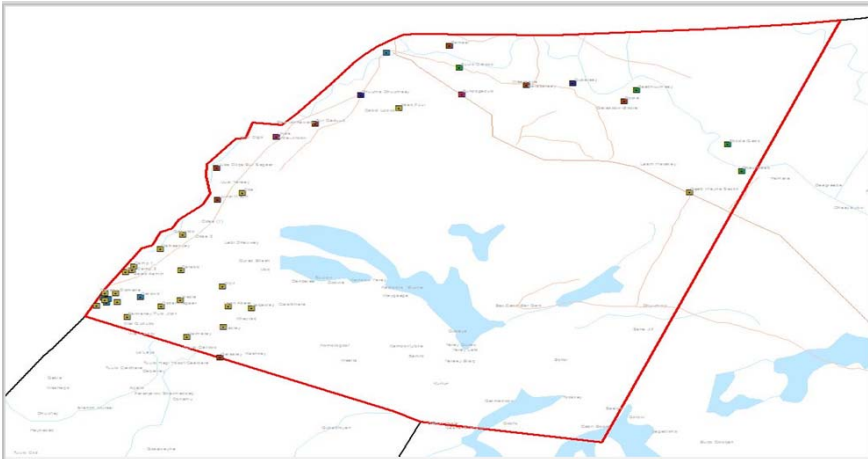

IDP Individuals in Collective Sites

% of IDP Individuals by Site Classification

% of IDP Individuals by Time of Arrival

No of IDP Individuals by Place of Origin

Same District	4,410
Other District	9,720
Total	14,130

Round 1

07 June 2016

Admin 1 - Region	Gedo
Villages/Towns Assessed	44
Rural Settlements	32
Urban Settlements	12
Villages/Towns with IDPs	37
No of Collective Sites	4

9,406

IDP Households

56,436

IDP Individuals