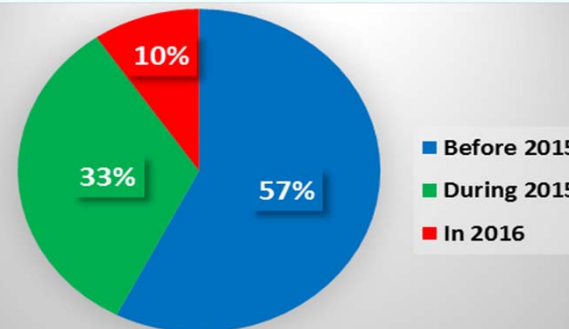

% of IDP Individuals by Time of Arrival

No of IDP Individuals by Place of Origin