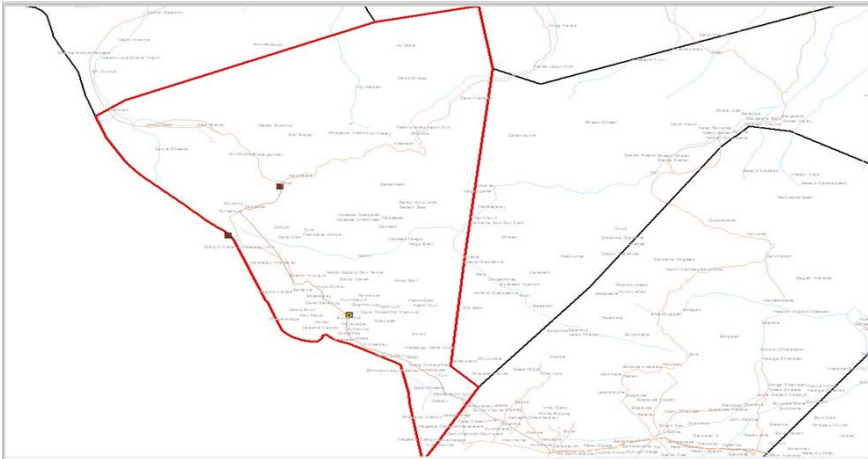

Round 1

07 June 2016

22,034

IDP Households

132,204

IDP Individuals

Admin 1 - Region	Hiraan
Villages/Towns Assessed	15
Rural Settlements	5
Urban Settlements	10
Villages/Towns with IDPs	15
No of Collective Sites	43

81,882

IDP Individuals in Collective Sites

% of IDP Individuals by Site Classification

% of IDP Individuals by Time of Arrival

No of IDP Individuals by Place of Origin

Same District	3,930
Other District	128,274
Total	132,204