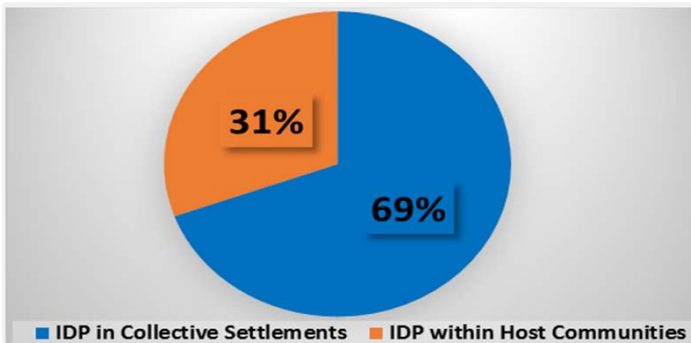

Round 1

07 June 2016

Admin 1 - Region	Juba Hoose
Villages/Towns Assessed	14
Rural Settlements	10
Urban Settlements	4
Villages/Towns with IDPs	8
No of Collective Sites	14

9,164

IDP Households

54,984

IDP Individuals

38,184

IDP Individuals in Collective Sites

% of IDP Individuals by Site Classification

% of IDP Individuals by Time of Arrival

No of IDP Individuals by Place of Origin

Same District	54,984
Other District	-
Total	54,984

Round 1

07 June 2016

Admin 1 - Region	Shabelle Dhexe
Villages/Towns Assessed	20
Rural Settlements	20
Urban Settlements	0
Villages/Towns with IDPs	20
No of Collective Sites	18

4,547

IDP Households

27,282

IDP Individuals