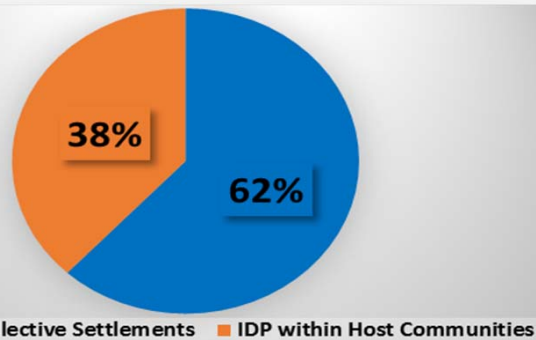

Round 1

07 June 2016

Admin 1 - Region	Shabelle Dhexe
Villages/Towns Assessed	20
Rural Settlements	20
Urban Settlements	0
Villages/Towns with IDPs	20
No of Collective Sites	18

4,547

IDP Households

27,282

IDP Individuals

16,380

IDP Individuals in Collective Sites

% of IDP Individuals by Site Classification

% of IDP Individuals by Time of Arrival

No of IDP Individuals by Place of Origin

Same District	15,606
Other District	11,676
Total	27,282

Round 1

07 June 2016

22,034

IDP Households

132,204

IDP Individuals

Admin 1 - Region	Hiraan
Villages/Towns Assessed	15
Rural Settlements	5
Urban Settlements	10
Villages/Towns with IDPs	15
No of Collective Sites	43

81,882

IDP Individuals in Collective Sites

% of IDP Individuals by Site Classification

% of IDP Individuals by Time of Arrival

No of IDP Individuals by Place of Origin

Same District	3,930
Other District	128,274
Total	132,204