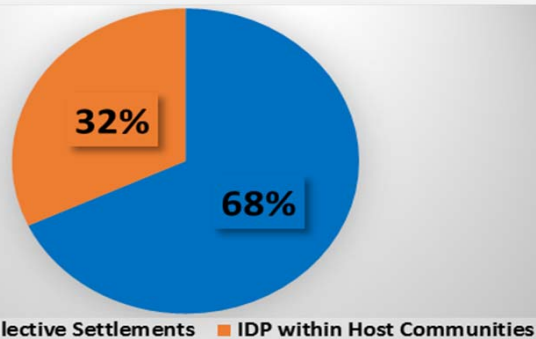

IDP Individuals in Collective Sites

% of IDP Individuals by Site Classification

% of IDP Individuals by Time of Arrival

No of IDP Individuals by Place of Origin

Same District	4,410
Other District	9,720
Total	14,130

Round 1

07 June 2016

Admin 1 - Region	Gedo
Villages/Towns Assessed	44
Rural Settlements	32
Urban Settlements	12
Villages/Towns with IDPs	37
No of Collective Sites	4

9,406

IDP Households

56,436

IDP Individuals

38,406

IDP Individuals in Collective Sites

% of IDP Individuals by Site Classification

% of IDP Individuals by Time of Arrival

No of IDP Individuals by Place of Origin

Same District	20,184
Other District	36,252
Total	56,436