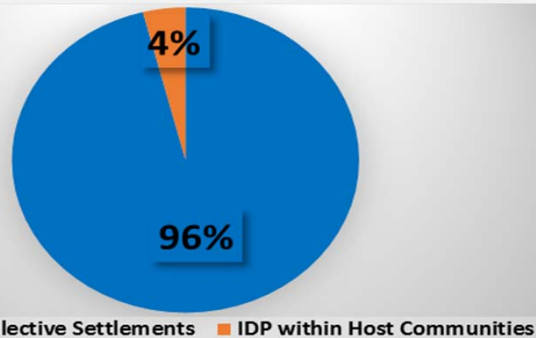

Round 1

07 June 2016

Admin 1 - Region	Juba Hoose
Villages/Towns Assessed	2
Rural Settlements	0
Urban Settlements	2
Villages/Towns with IDPs	2
No of Collective Sites	79

9,540

IDP Households

57,240

IDP Individuals

54,978

IDP Individuals in Collective Sites

% of IDP Individuals by Site Classification