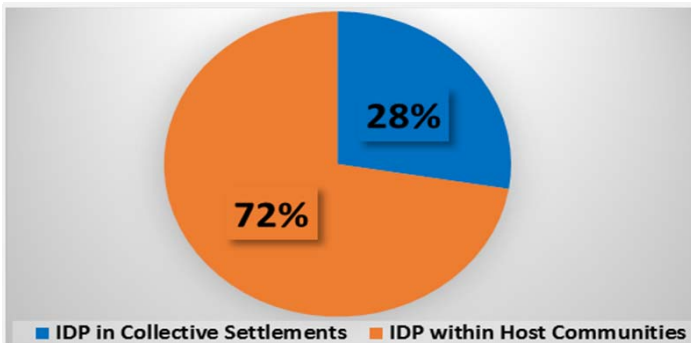

Round 1

07 June 2016

22,034

IDP Households

132,204

IDP Individuals

Admin 1 - Region	Hiraan
Villages/Towns Assessed	15
Rural Settlements	5
Urban Settlements	10
Villages/Towns with IDPs	15
No of Collective Sites	43

Round 1

07 June 2016

Admin 1 - Region	Awdal
Villages/Towns Assessed	5
Rural Settlements	0
Urban Settlements	5
Villages/Towns with IDPs	3
No of Collective Sites	1

2,355

IDP Households

14,130

IDP Individuals

3,900

IDP Individuals in Collective Sites

% of IDP Individuals by Site Classification

% of IDP Individuals by Time of Arrival

No of IDP Individuals by Place of Origin

Same District	4,410
Other District	9,720
Total	14,130

Round 1

07 June 2016

Admin 1 - Region	Gedo
Villages/Towns Assessed	44
Rural Settlements	32
Urban Settlements	12
Villages/Towns with IDPs	37
No of Collective Sites	4

9,406

IDP Households

56,436

IDP Individuals