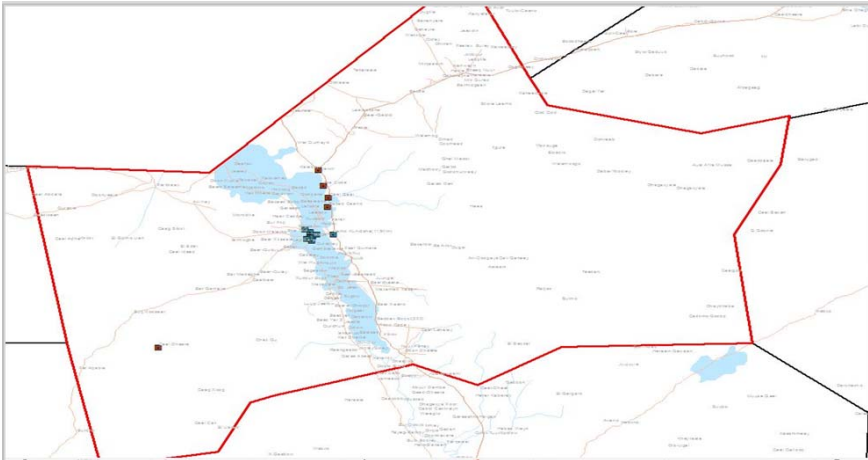

16,380

IDP Individuals in Collective Sites

% of IDP Individuals by Site Classification

% of IDP Individuals by Time of Arrival

No of IDP Individuals by Place of Origin

Same District	15,606
Other District	11,676
Total	27,282

Round 1

07 June 2016

22,034

IDP Households

132,204

IDP Individuals

Admin 1 - Region	Hiraan
Villages/Towns Assessed	15
Rural Settlements	5
Urban Settlements	10
Villages/Towns with IDPs	15
No of Collective Sites	43

81,882

IDP Individuals in Collective Sites

% of IDP Individuals by Site Classification

% of IDP Individuals by Time of Arrival

No of IDP Individuals by Place of Origin

Same District	3,930
Other District	128,274
Total	132,204