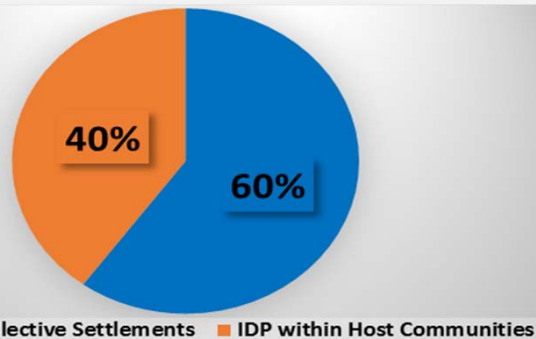

Round 1

07 June 2016

Admin 1 - Region	Juba Hoose
Villages/Towns Assessed	14
Rural Settlements	10
Urban Settlements	4
Villages/Towns with IDPs	8
No of Collective Sites	14

9,164

IDP Households

54,984

IDP Individuals

Round 1

07 June 2016

Admin 1 - Region	Shabelle Dhexe
Villages/Towns Assessed	20
Rural Settlements	20
Urban Settlements	0
Villages/Towns with IDPs	20
No of Collective Sites	18

4,547

IDP Households

27,282

IDP Individuals

16,380

IDP Individuals in Collective Sites

% of IDP Individuals by Site Classification

% of IDP Individuals by Time of Arrival

No of IDP Individuals by Place of Origin

Same District	15,606
Other District	11,676
Total	27,282

Round 1

07 June 2016

22,034

IDP Households

132,204

IDP Individuals

Admin 1 - Region	Hiraan
Villages/Towns Assessed	15
Rural Settlements	5
Urban Settlements	10
Villages/Towns with IDPs	15
No of Collective Sites	43