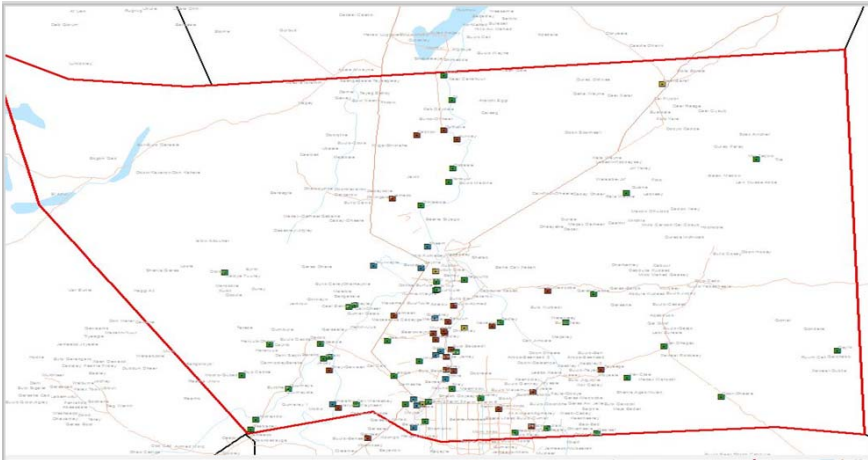

Round 1

07 June 2016

Admin 1 - Region	Gedo
Villages/Towns Assessed	44
Rural Settlements	32
Urban Settlements	12
Villages/Towns with IDPs	37
No of Collective Sites	4

9,406

IDP Households

56,436

IDP Individuals

38,406

IDP Individuals in Collective Sites

% of IDP Individuals by Site Classification

% of IDP Individuals by Time of Arrival

No of IDP Individuals by Place of Origin

Same District	20,184
Other District	36,252
Total	56,436

Round 1

07 June 2016

Admin 1 - Region	Shabelle Dhexe
Villages/Towns Assessed	80
Rural Settlements	72
Urban Settlements	8
Villages/Towns with IDPs	78
No of Collective Sites	22

14,631

IDP Households

87,786

IDP Individuals