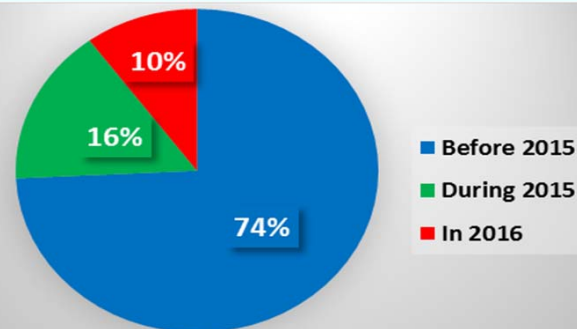

% of IDP Individuals by Time of Arrival

No of IDP Individuals by Place of Origin