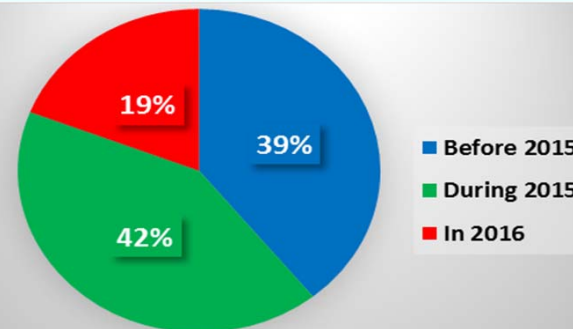

% of IDP Individuals by Time of Arrival

No of IDP Individuals by Place of Origin