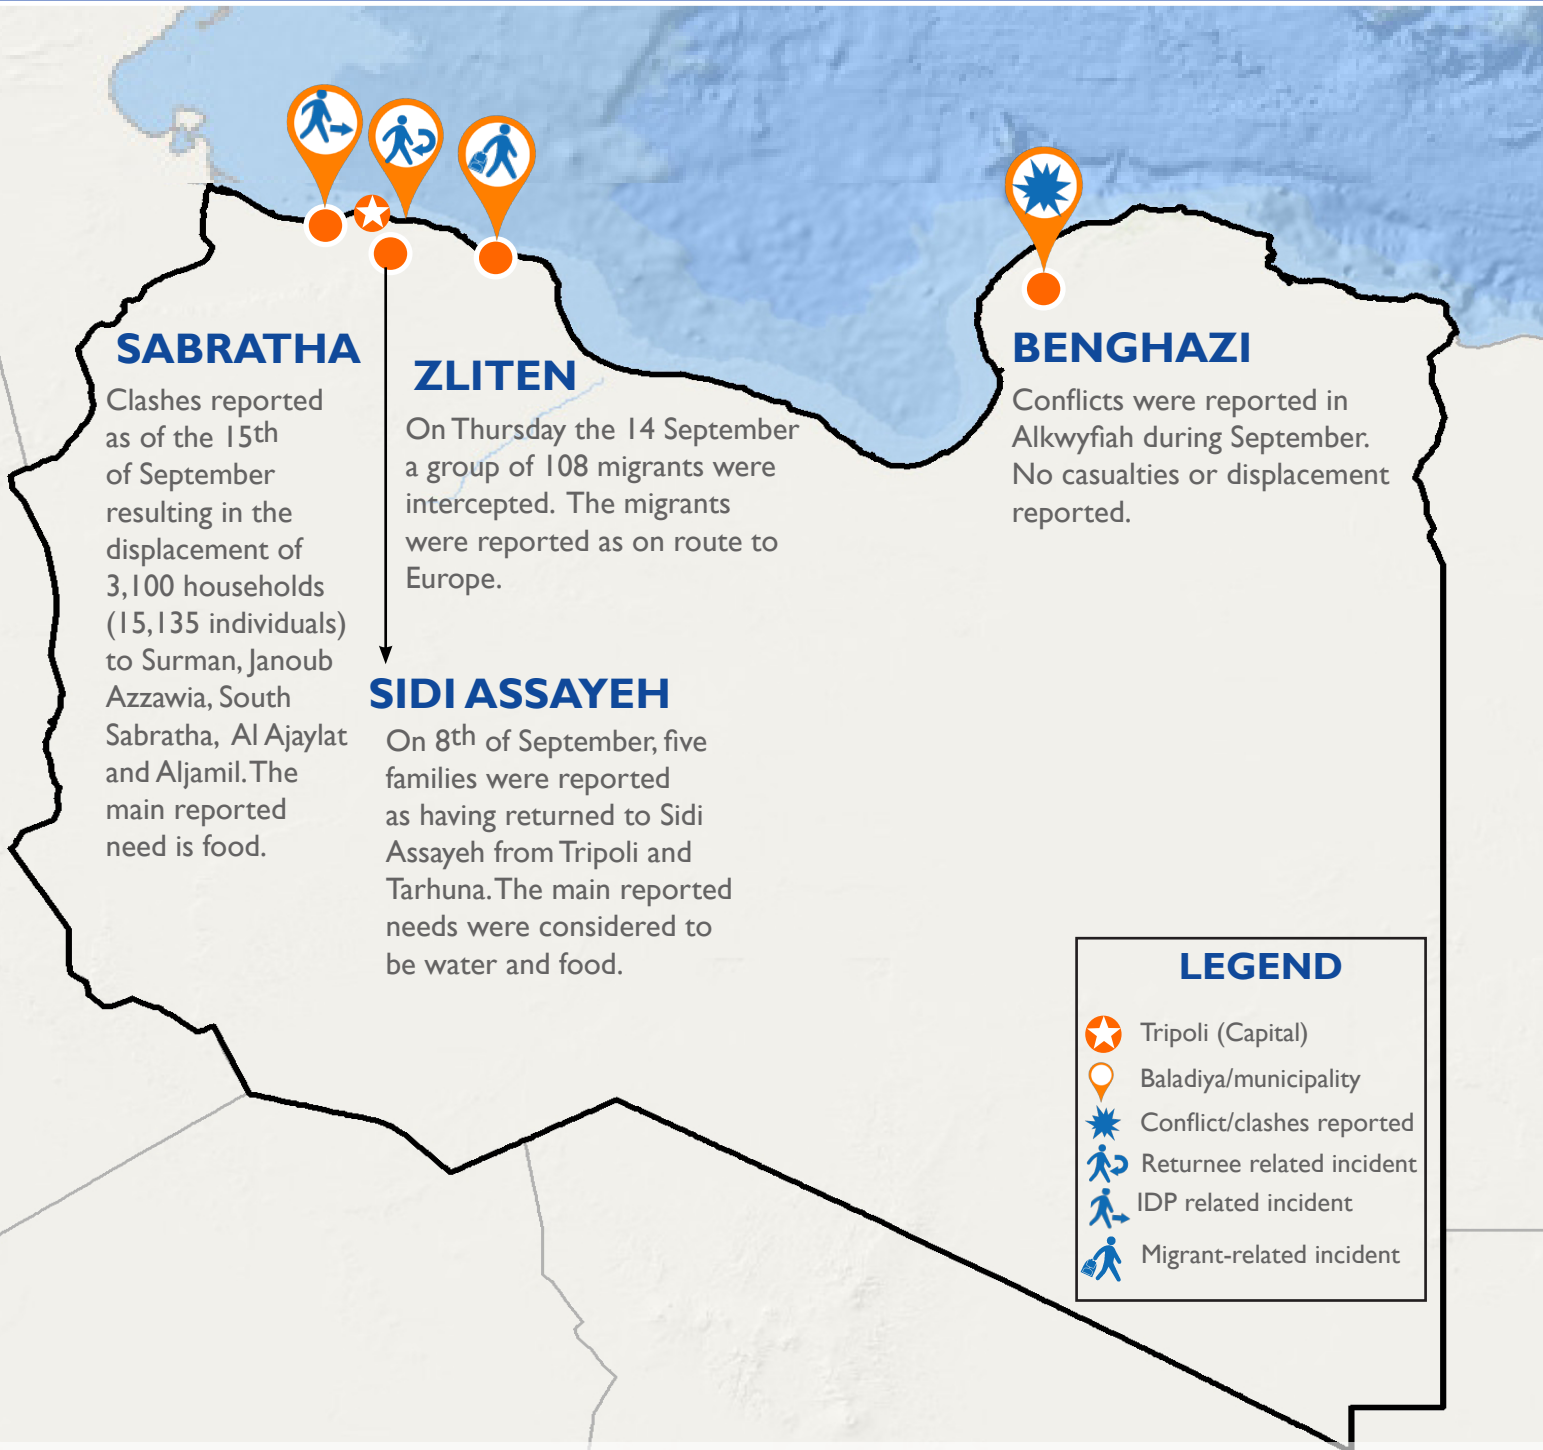

DTM

IOM • OIM
THE UN MIGRATION AGENCY

DISPLACEMENT EVENT TRACKER - UPDATE

September 2017

LEGEND

- Tripoli (Capital)
- Baladiya/municipality
- Conflict/clashes reported
- Returnee related incident
- IDP related incident
- Migrant-related incident

The Event Tracker is part of IOM Libya's Displacement Tracking Matrix (DTM) programme. DTM is a suite of tools that provide a comprehensive articulation of Libya's human mobility patterns. The Event Tracker is a biweekly tool collecting and triangulating information on the whole of Libya on any incidents related to IDPs, returnees and migrants, especially in regards to large population movements updates on border closures and new routes. For more information visit www.globaldtm.info/libya.

Disclaimer: DTM's Event Tracker is sourced through DTM staff and partners and is triangulated with data collected through DTM's Flow Monitoring and Mobility Tracking components. All data reported in the Event Tracker is considered as reported and is validated in all final reports published by Flow Monitoring and Mobility Tracking.