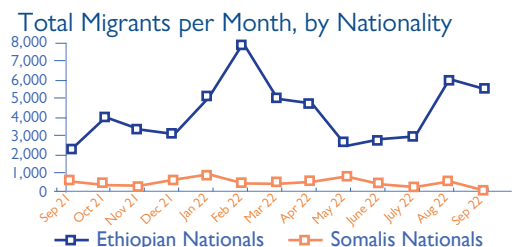

In September 2022, IOM Yemen DTM recorded 6,041 migrants entering Yemen, an eight per cent decrease compared to August 2022 (6,542). In Shabwah DTM has registered an increase in arrivals (+ 10%) compared to the last month in contrast to Lahj, which registered a decrease this month (- 25%). The overall decrease could be linked to weather conditions, sea tides and increased coast guard patrolling in Djibouti.

Due to the deteriorating humanitarian crisis in Yemen and the challenges in moving towards KSA, many migrants opted to return to the Horn of Africa. DTM teams in Djibouti recorded that during September 2022, a total of 187 migrants took the risky return by boat from Yemen to travel home. Moreover, DTM recorded 4,532 Yemeni returns from KSA during the month of September 2022, compared to 5,522 in August 2022. Between 1 January and 30 September 2022, DTM recorded 47,020 migrants and 49,815 Yemeni migrant returnees to Yemen.

NON-YEMENI MIGRANT ARRIVALS

Disclaimer: This map is for illustration purposes only. Names and boundaries on this map do not imply official endorsement or acceptance by IOM.

YEMENI MIGRANT RETURNEES