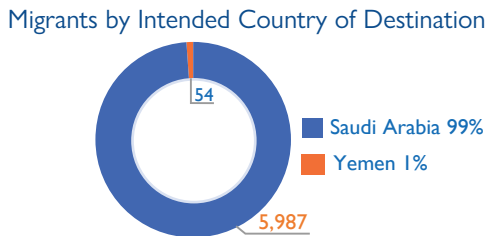

In September 2022, IOM Yemen DTM recorded 6,041 migrants entering Yemen, an eight per cent decrease compared to August 2022 (6,542). In Shabwah DTM has registered an increase in arrivals (+ 10%) compared to the last month in contrast to Lahj, which registered a decrease this month (- 25%). The overall decrease could be linked to weather conditions, sea tides and increased coast guard patrolling in Djibouti.

Due to the deteriorating humanitarian crisis in Yemen and the challenges in moving towards KSA, many migrants opted to return to the Horn of Africa. DTM teams in Djibouti recorded that during September 2022, a total of 187 migrants took the risky return by boat from Yemen to travel home. Moreover, DTM recorded 4,532 Yemeni returns from KSA during the month of September 2022, compared to 5,522 in August 2022. Between 1 January and 30 September 2022, DTM recorded 47,020 migrants and 49,815 Yemeni migrant returnees to Yemen.

NON-YEMENI MIGRANT ARRIVALS

Disclaimer: This map is for illustration purposes only. Names and boundaries on this map do not imply official endorsement or acceptance by IOM.

YEMENI MIGRANT RETURNEES