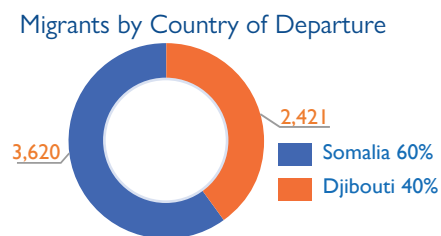

In September 2022, IOM Yemen DTM recorded 6,041 migrants entering Yemen, an eight per cent decrease compared to August 2022 (6,542). In Shabwah DTM has registered an increase in arrivals (+ 10%) compared to the last month in contrast to Lahj, which registered a decrease this month (- 25%). The overall decrease could be linked to weather conditions, sea tides and increased coast guard patrolling in Djibouti.

Due to the deteriorating humanitarian crisis in Yemen and the challenges in moving towards KSA, many migrants opted to return to the Horn of Africa. DTM teams in Djibouti recorded that during September 2022, a total of 187 migrants took the risky return by boat from Yemen to travel home. Moreover, DTM recorded 4,532 Yemeni returns from KSA during the month of September 2022, compared to 5,522 in August 2022. Between 1 January and 30 September 2022, DTM recorded 47,020 migrants and 49,815 Yemeni migrant returnees to Yemen.

NON-YEMENI MIGRANT ARRIVALS

Disclaimer: This map is for illustration purposes only. Names and boundaries on this map do not imply official endorsement or acceptance by IOM.

YEMENI MIGRANT RETURNEES