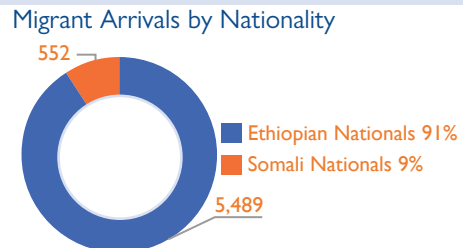

In September 2022, IOM Yemen DTM recorded 6,041 migrants entering Yemen, an eight per cent decrease compared to August 2022 (6,542). In Shabwah DTM has registered an increase in arrivals (+ 10%) compared to the last month in contrast to Lahj, which registered a decrease this month (- 25%). The overall decrease could be linked to weather conditions, sea tides and increased coast guard patrolling in Djibouti.

Due to the deteriorating humanitarian crisis in Yemen and the challenges in moving towards KSA, many migrants opted to return to the Horn of Africa. DTM teams in Djibouti recorded that during September 2022, a total of 187 migrants took the risky return by boat from Yemen to travel home. Moreover, DTM recorded 4,532 Yemeni returns from KSA during the month of September 2022, compared to 5,522 in August 2022. Between 1 January and 30 September 2022, DTM recorded 47,020 migrants and 49,815 Yemeni migrant returnees to Yemen.

NON-YEMENI MIGRANT ARRIVALS

Disclaimer: This map is for illustration purposes only. Names and boundaries on this map do not imply official endorsement or acceptance by IOM.

YEMENI MIGRANT RETURNEES