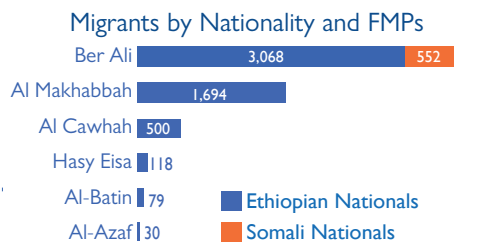

In September 2022, IOM Yemen DTM recorded 6,041 migrants entering Yemen, an eight per cent decrease compared to August 2022 (6,542). In Shabwah DTM has registered an increase in arrivals (+ 10%) compared to the last month in contrast to Lahj, which registered a decrease this month (- 25%). The overall decrease could be linked to weather conditions, sea tides and increased coast guard patrolling in Djibouti.

Due to the deteriorating humanitarian crisis in Yemen and the challenges in moving towards KSA, many migrants opted to return to the Horn of Africa. DTM teams in Djibouti recorded that during September 2022, a total of 187 migrants took the risky return by boat from Yemen to travel home. Moreover, DTM recorded 4,532 Yemeni returns from KSA during the month of September 2022, compared to 5,522 in August 2022. Between 1 January and 30 September 2022, DTM recorded 47,020 migrants and 49,815 Yemeni migrant returnees to Yemen.

NON-YEMENI MIGRANT ARRIVALS

Disclaimer: This map is for illustration purposes only. Names and boundaries on this map do not imply official endorsement or acceptance by IOM.

YEMENI MIGRANT RETURNEES