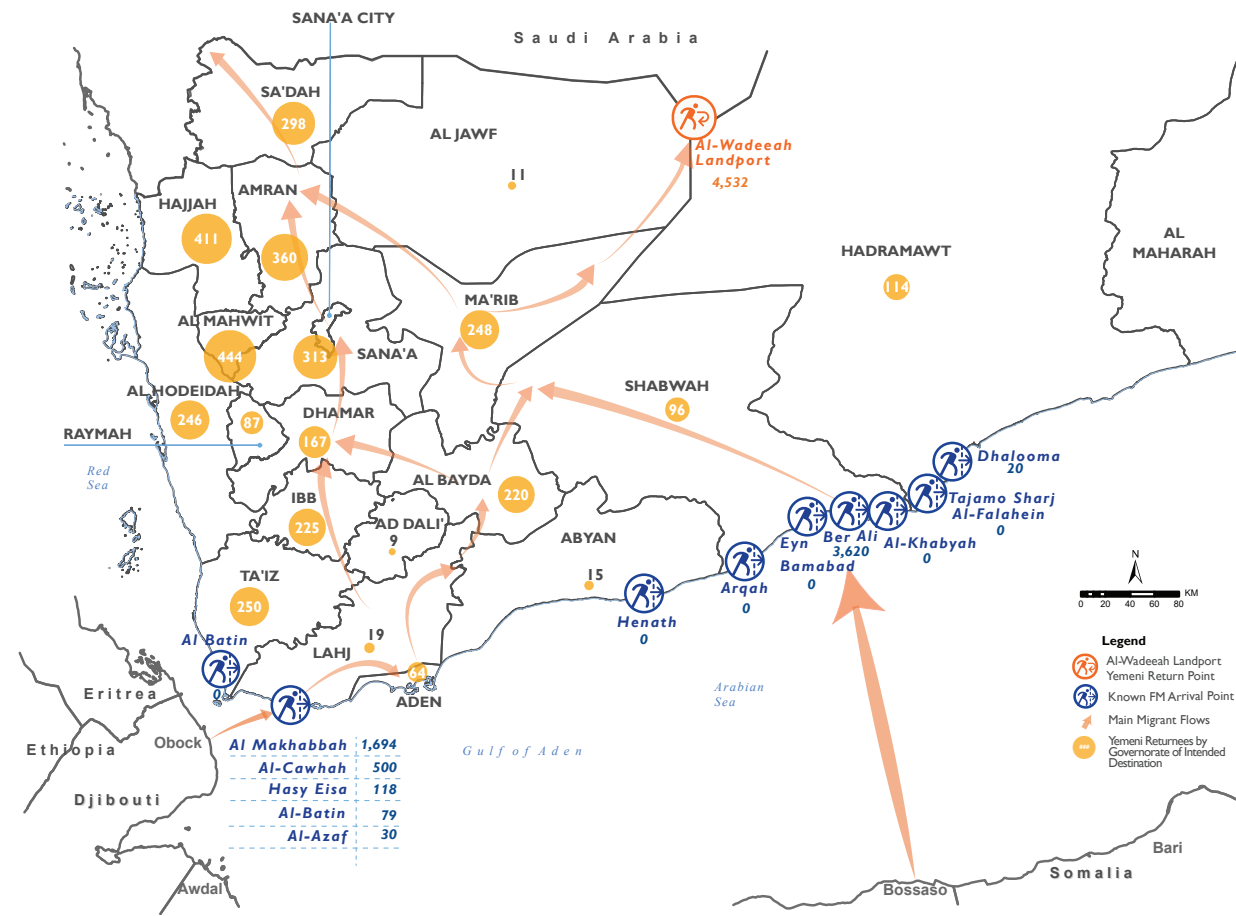

In September 2022, IOM Yemen DTM recorded 6,041 migrants entering Yemen, an eight per cent decrease compared to August 2022 (6,542). In Shabwah DTM has registered an increase in arrivals (+ 10%) compared to the last month in contrast to Lahj, which registered a decrease this month (- 25%). The overall decrease could be linked to weather conditions, sea tides and increased coast guard patrolling in Djibouti.

Due to the deteriorating humanitarian crisis in Yemen and the challenges in moving towards KSA, many migrants opted to return to the Horn of Africa. DTM teams in Djibouti recorded that during September 2022, a total of 187 migrants took the risky return by boat from Yemen to travel home. Moreover, DTM recorded 4,532 Yemeni returns from KSA during the month of September 2022, compared to 5,522 in August 2022. Between 1 January and 30 September 2022, DTM recorded 47,020 migrants and 49,815 Yemeni migrant returnees to Yemen.

NON-YEMENI MIGRANT ARRIVALS

Disclaimer: This map is for illustration purposes only. Names and boundaries on this map do not imply official endorsement or acceptance by IOM.

YEMENI MIGRANT RETURNEES