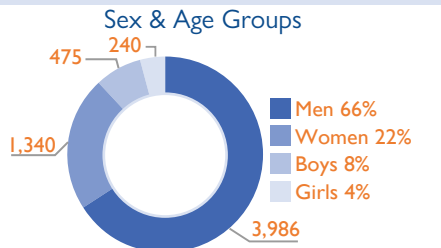

In September 2022, IOM Yemen DTM recorded 6,041 migrants entering Yemen, an eight per cent decrease compared to August 2022 (6,542). In Shabwah DTM has registered an increase in arrivals (+ 10%) compared to the last month in contrast to Lahj, which registered a decrease this month (- 25%). The overall decrease could be linked to weather conditions, sea tides and increased coast guard patrolling in Djibouti.

Due to the deteriorating humanitarian crisis in Yemen and the challenges in moving towards KSA, many migrants opted to return to the Horn of Africa. DTM teams in Djibouti recorded that during September 2022, a total of 187 migrants took the risky return by boat from Yemen to travel home. Moreover, DTM recorded 4,532 Yemeni returns from KSA during the month of September 2022, compared to 5,522 in August 2022. Between 1 January and 30 September 2022, DTM recorded 47,020 migrants and 49,815 Yemeni migrant returnees to Yemen.

NON-YEMENI MIGRANT ARRIVALS

Disclaimer: This map is for illustration purposes only. Names and boundaries on this map do not imply official endorsement or acceptance by IOM.

YEMENI MIGRANT RETURNEES