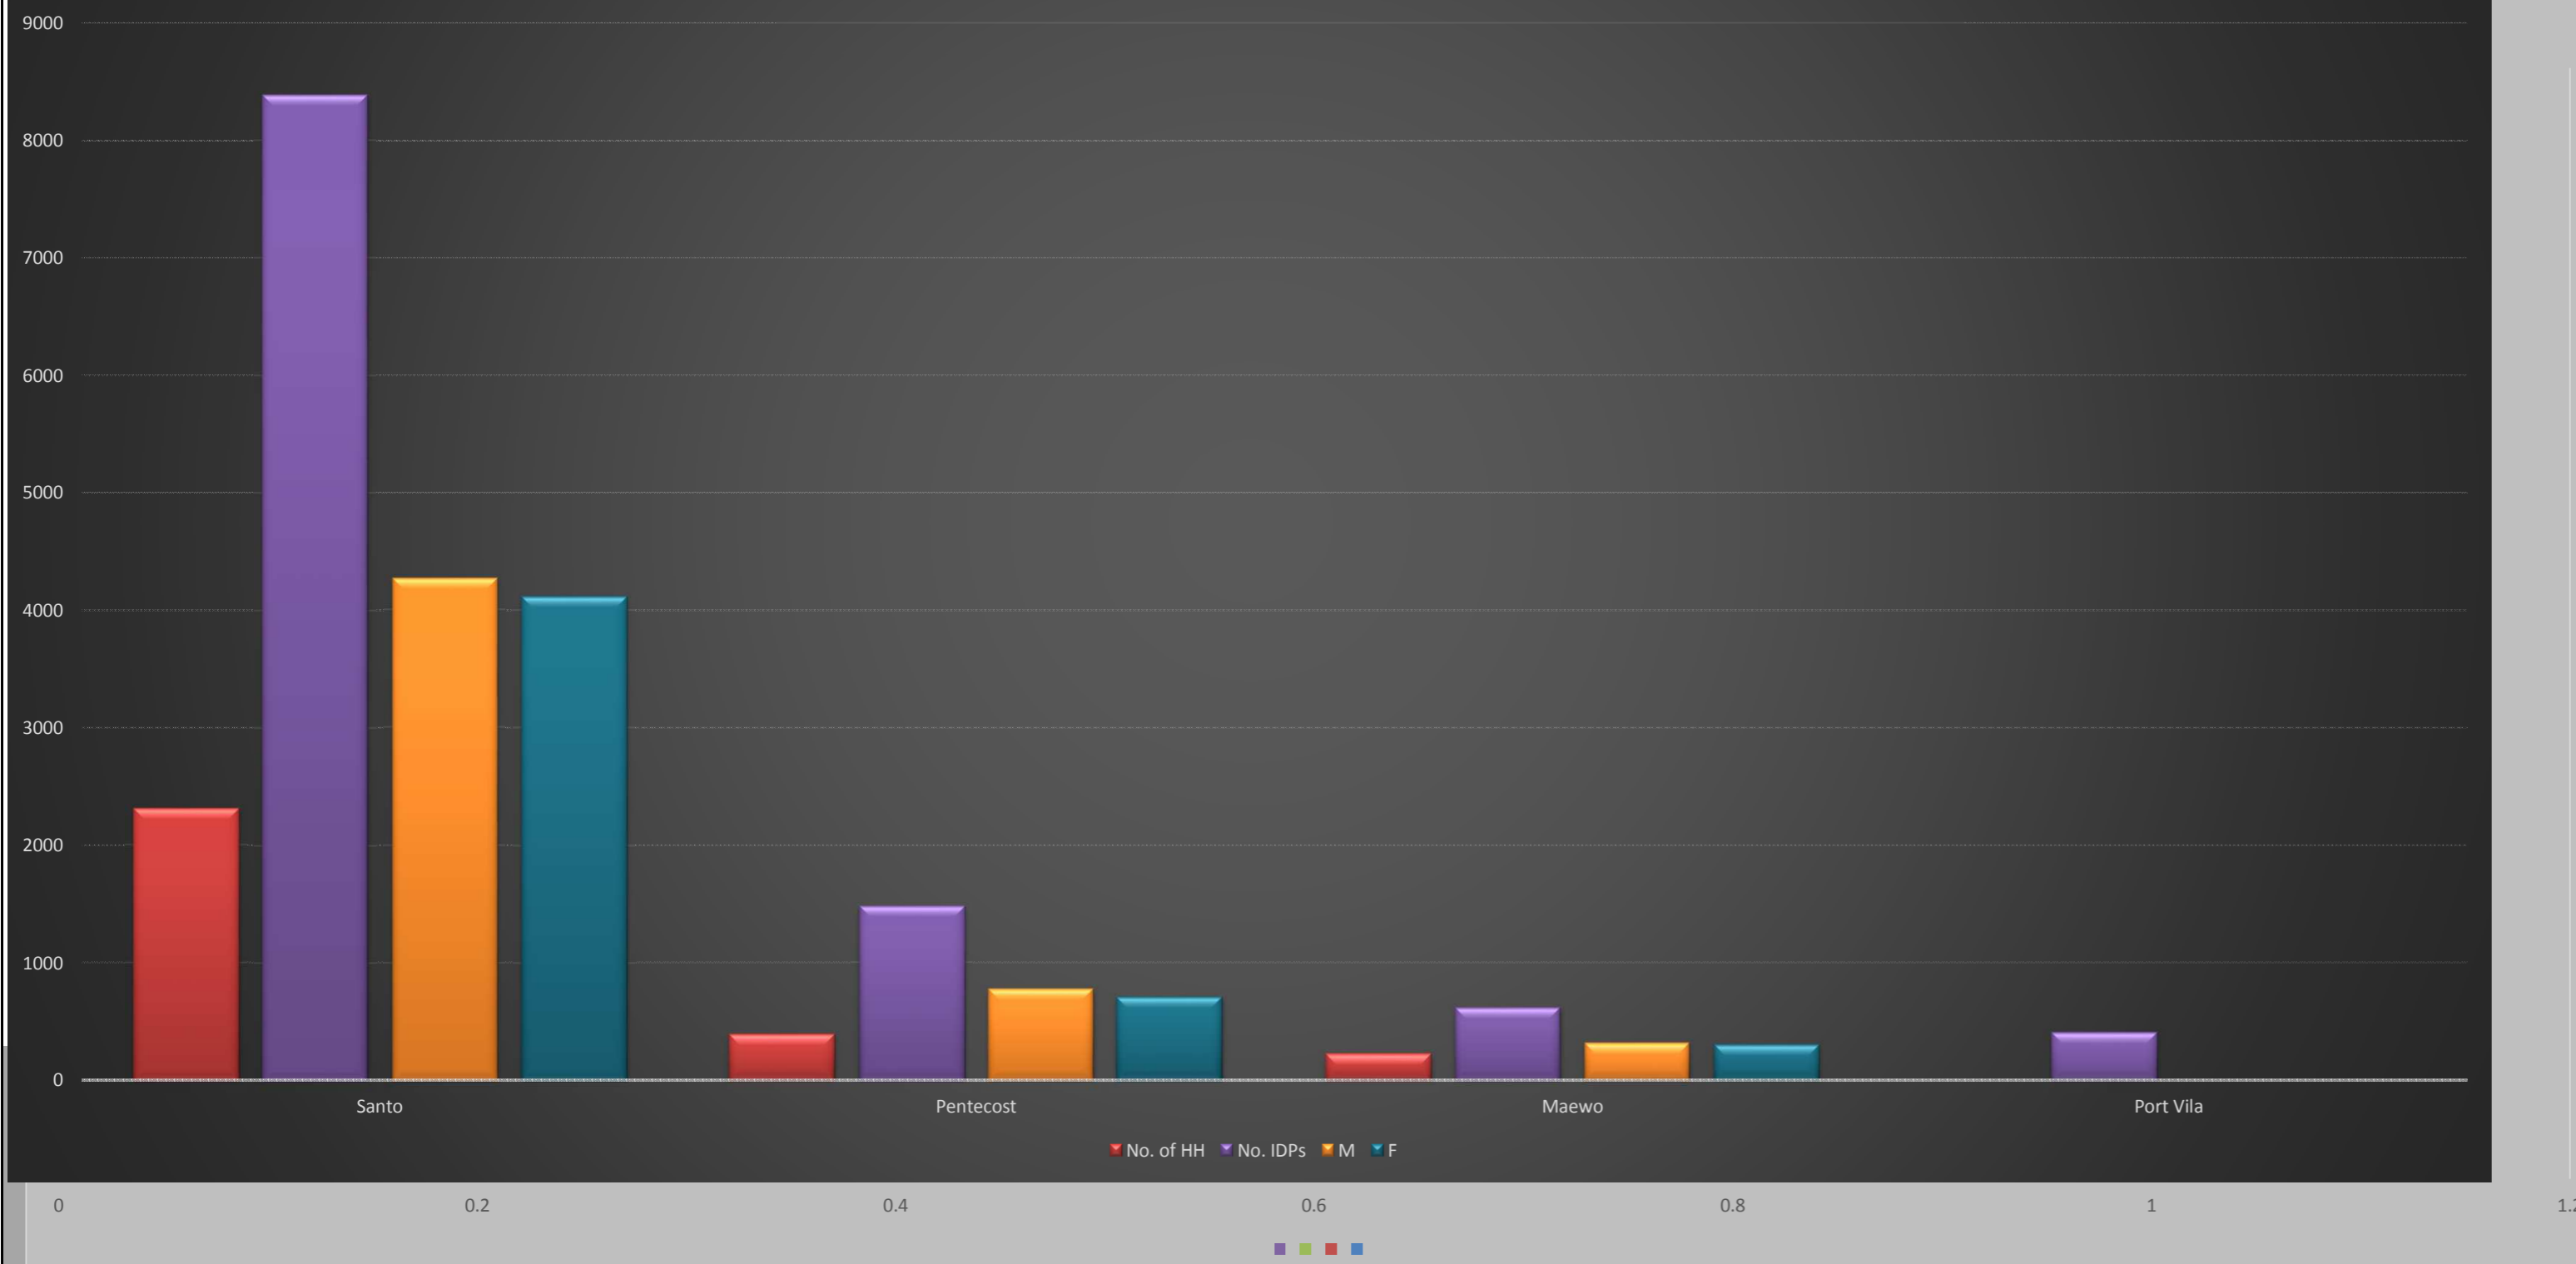

National Landscape of Ambae Volcanic eruption induced displacement October 2017

International Organization for Migration (IOM)
The UN Migration Agency

Government of the Republic of Vanuatu
National Disaster Management Office
Phone: +678 22699 / +678 23035 Email: ndmo@vanuatu.gov.vu
Post: NDMO, Private Mail Bag 9107, Port Vila, Vanuatu

Displacement dashboard

Host Island	No. of HH	No. IDPs	M	F
Santo	2307	8385	4263	4113
Pentecost	387	1475	774	701
Maewo	218	609	310	299
Port Vila		400		
Total	2912	10869	5347	5113

Contacts

NDMO: Ms Alice Iarem, Snr DRR & CCCM Officer NDMO- Ministry of Climate Change & Adaptation Vanuatu