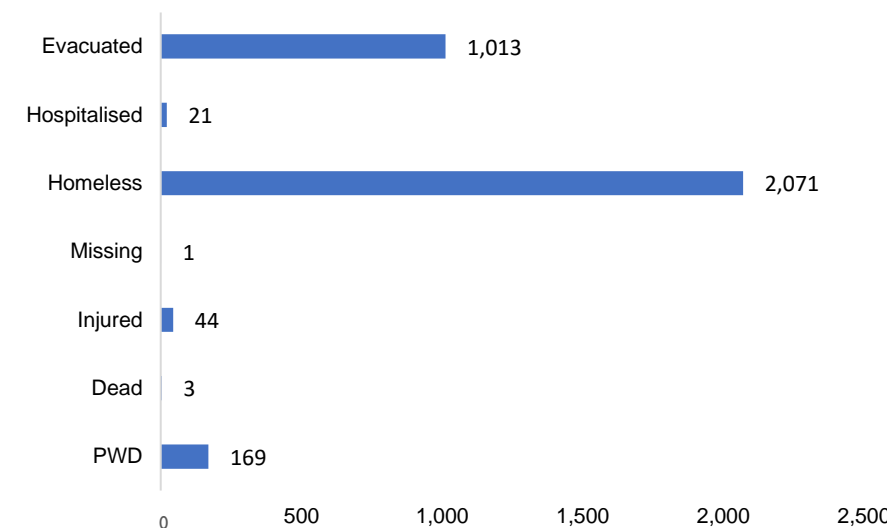

Needs rank assessment per Subcounty

District	Subcounty	Health	Water supply	Sanitation	Hygiene promotion	Shelter	Food assistance	Nutrition	Education	NFI	Protection	Child protection	SGBV	Livelihood
Adjumani	Arinyapi	1	5	1	1	5	4	3	3	3	4	3	4	5
Arua		1	2	1	1	1	2	2	2	1	2	2	2	1
Arua City		1	2	1	1	1	1	3	2	1	2	1	4	2
Bududa	Bushika	1	5	1	3	1	2	1	3	1	2	3	3	2
Bundibugyo	Bubukwanga	2	2	1	2	3	2	3	4	1	3	2	3	2
Bundibugyo	Busunga Town Council	1	1	1	2	1	1	1	3	1	3	3	4	1
Butaleja	Himutu	2	1	3	1	2	1	1	2	2	2	1	2	2
Kanungu	Katete	2	3	2	1	2	2	3	3	2	2	2	2	2
Kasese	Rukoki	2	2	2	1	1	1	2	1	1	2	2	1	1
Kasese	Bulembia Division	1	2	1	1	1	1	2	1	1	2	2	1	1
Kween	Ngenge	1	1	1	1	1	1	2	3	1	1	1	1	2
Mbale	Nyondo	1	1	1	1	1	1	1	2	1	3	3	1	1
Wakiso	Nansana Division	1	2	1	1	1	1	1	1	1	1	1	1	1
Zombo	Warr Town Council	1	2	1	1	1	1	2	2	1	2	2	3	1

HIGH   MEDIUM   LOW   NOT   NOT APPLICABLE
PRIORITY   1   2   3   4   5

Disaster Impacts