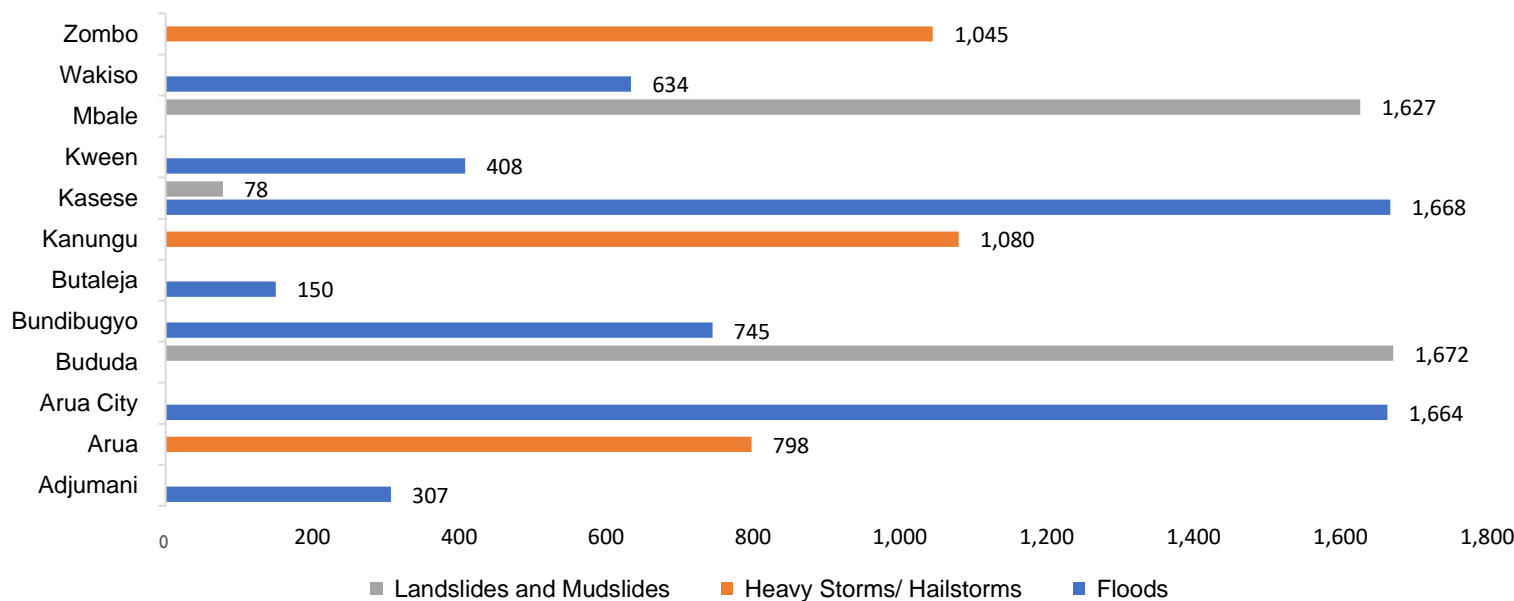

Affected Districts per Hazard