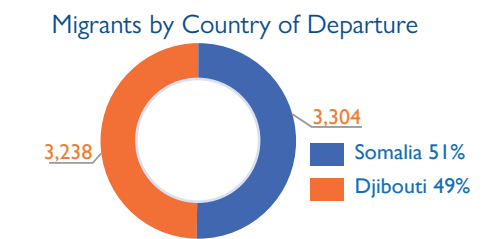

NON-YEMENI MIGRANT ARRIVALS