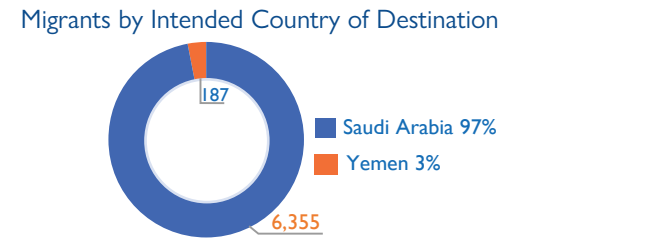

NON-YEMENI MIGRANT ARRIVALS