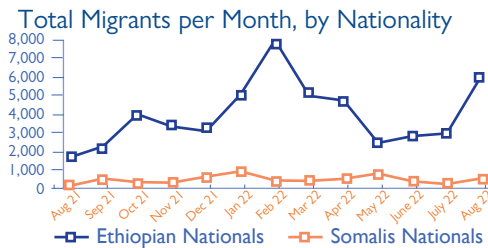

NON-YEMENI MIGRANT ARRIVALS