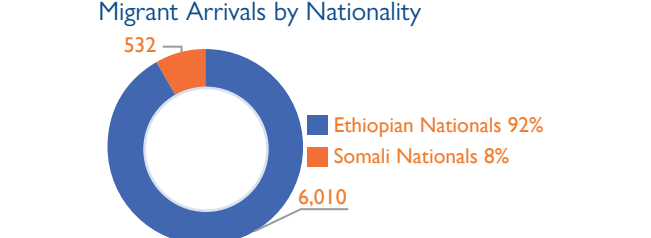

NON-YEMENI MIGRANT ARRIVALS