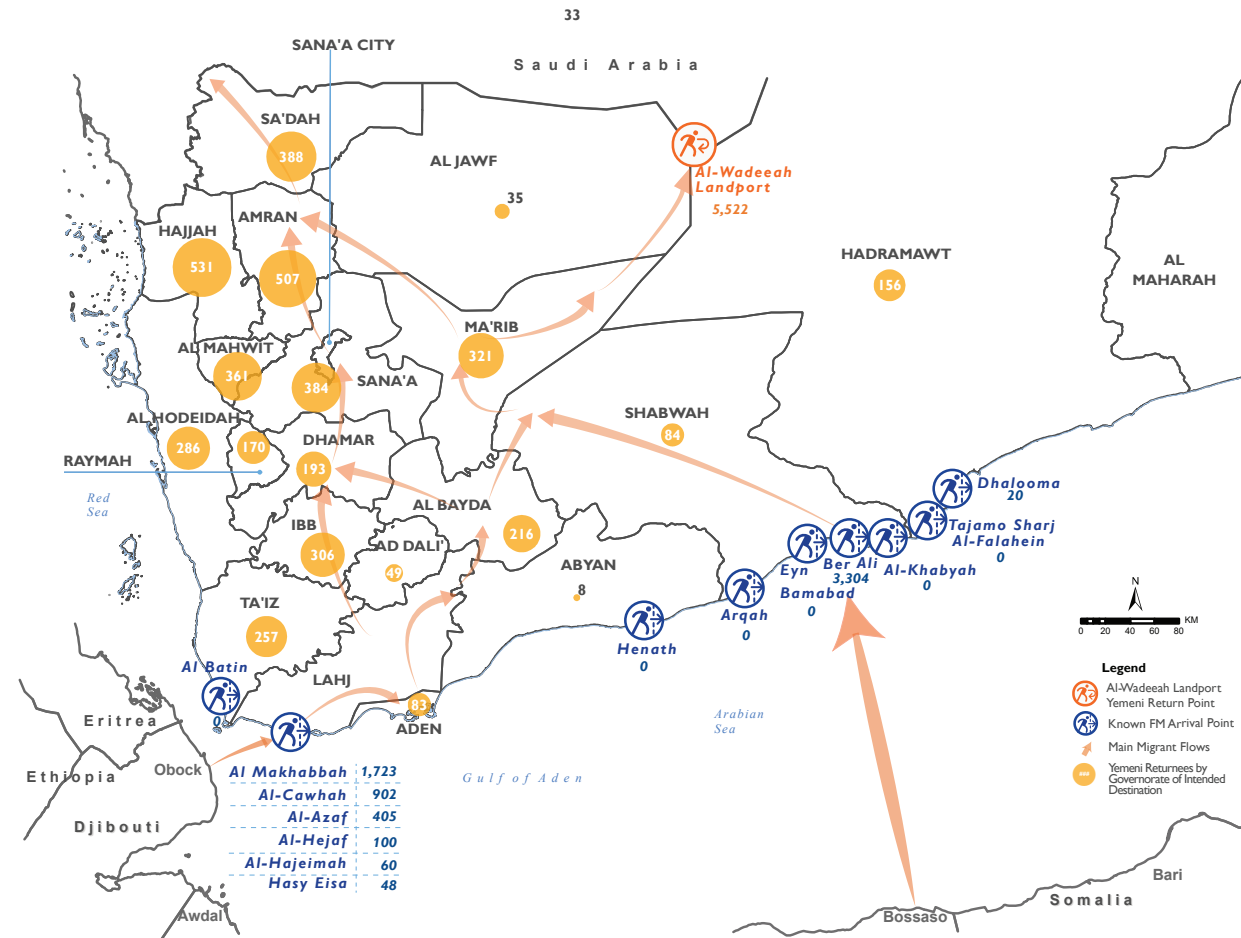

NON-YEMENI MIGRANT ARRIVALS AND YEMENI MIGRANT RETURNEES IN AUGUST 2022

6,542 Migrants | 5,522 Yemeni Migrant Returnees

IOM Yemen DTM's Flow Monitoring Registry (FMR) monitors migrant arrivals on the southern coastal border and Yemeni return locations on Yemen's northern border with the Kingdom of Saudi Arabia (KSA). Enumerators placed at Flow Monitoring Points (FMPs) record migrant arrivals and returning Yemeni nationals to identify different patterns of migration, and to provide quantitative estimates to help define the population of irregular migrants entering the country. FMR is not representative of all flows in Yemen and should be understood as only indicative of migration trends of the unknown total number of migrants arriving in Yemen at FMPs during the time frame indicated. Access constraints limit the ability to collect data at some migrant arrival points.

In August 2022, IOM Yemen DTM recorded 6,542 migrants entering Yemen, representing a 106% increase compared to July 2022 (3,171). In both Shabwah and Lahj DTM has registered an increase in arrivals compared to the last months. The overall increase is in part linked to decreased security measures by Djibouti coast guards and the good condition of the weather and the sea.

Due to the deteriorating humanitarian crisis in Yemen and the challenges in moving towards KSA, many migrants opted to return to the Horn of Africa. DTM teams in Djibouti recorded that during August 2022, a total of 266 migrants took the risky return by boat from Yemen to travel home. Moreover, DTM recorded 5,522 Yemeni returns from KSA during the month of August 2022, compared to 4,476 in July 2022. Between 1 January and 31 August 2022, DTM recorded 40,979 migrants and 45,283 Yemeni migrant returnees to Yemen.

Disclaimer: This map is for illustration purposes only. Names and boundaries on this map do not imply official endorsement or acceptance by IOM.

NON-YEMENI MIGRANT ARRIVALS

YEMENI MIGRANT RETURNEES