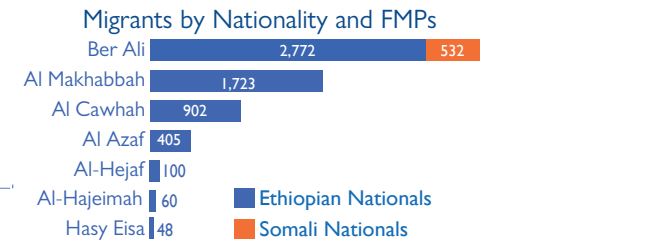

NON-YEMENI MIGRANT ARRIVALS