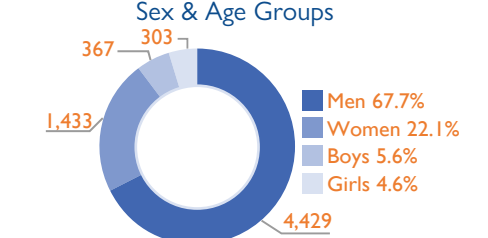

NON-YEMENI MIGRANT ARRIVALS