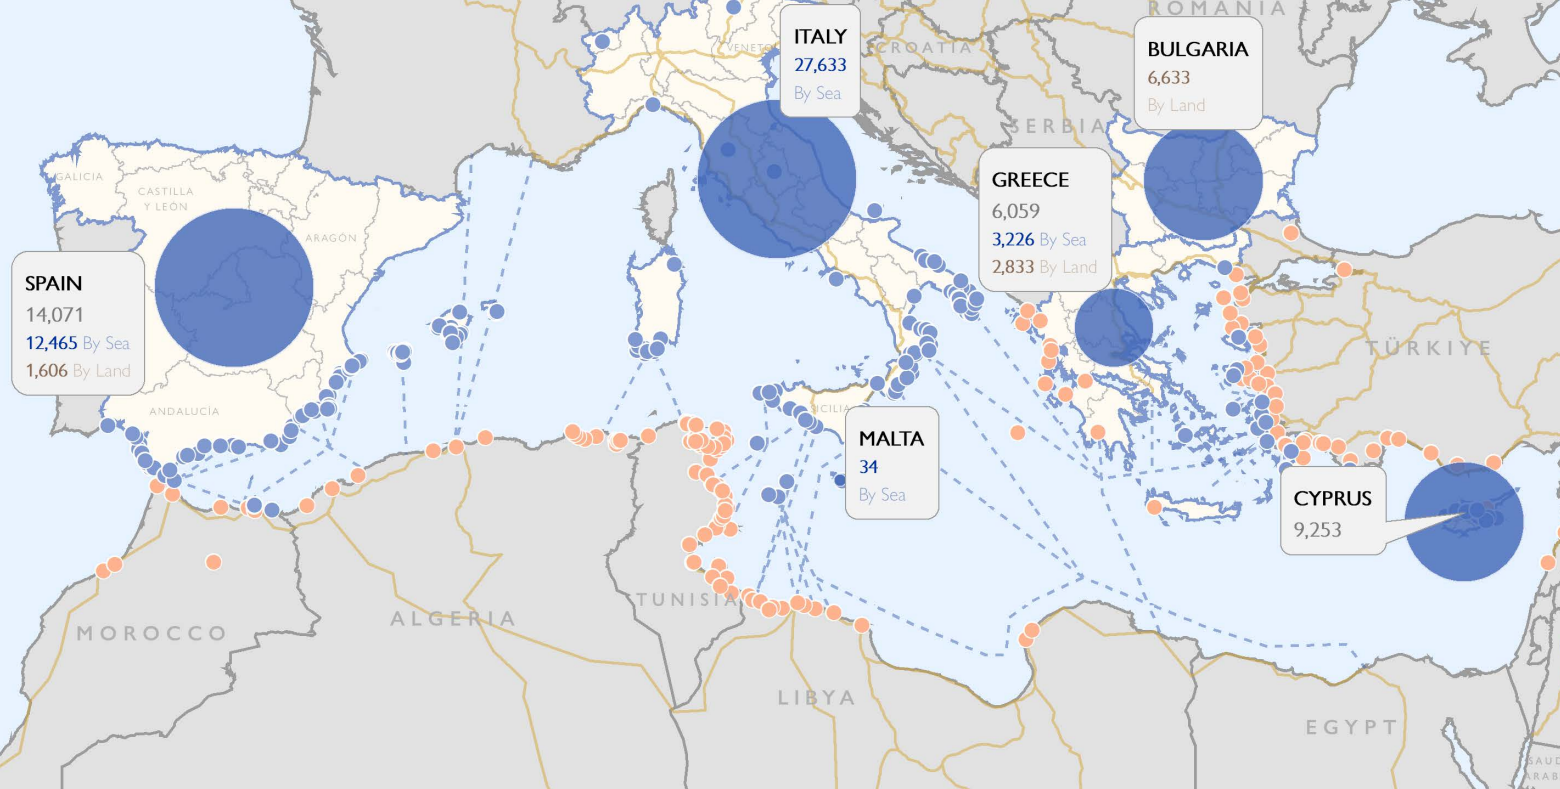

ARRIVALS TO EUROPE

1 January - 30 June 2022

63,683 TOTAL **52,611** By Sea **11,072** By Land

- Arrival Point
- Departure Point
- - Sea Route
- Land Route

This map is for illustration purposes only. Names and boundaries on this map do not imply official endorsement or acceptance by IOM.

Source Data : IOM, National Authorities

MIGRANT PRESENCE

June 2022

est. **134,183** TOTAL*

● Migrant Presence Location - - - Sea Route — Land Route
* Based on available data on locations where migrants and refugees are accommodated as of end of the month.

Data for Greece excludes self-settled migrants and asylum seekers.
Data for Slovenia and Croatia includes number of asylum seekers only.
Data for Bosnia and Herzegovina in 2022 only includes migrants in transit reception centers managed by IOM.