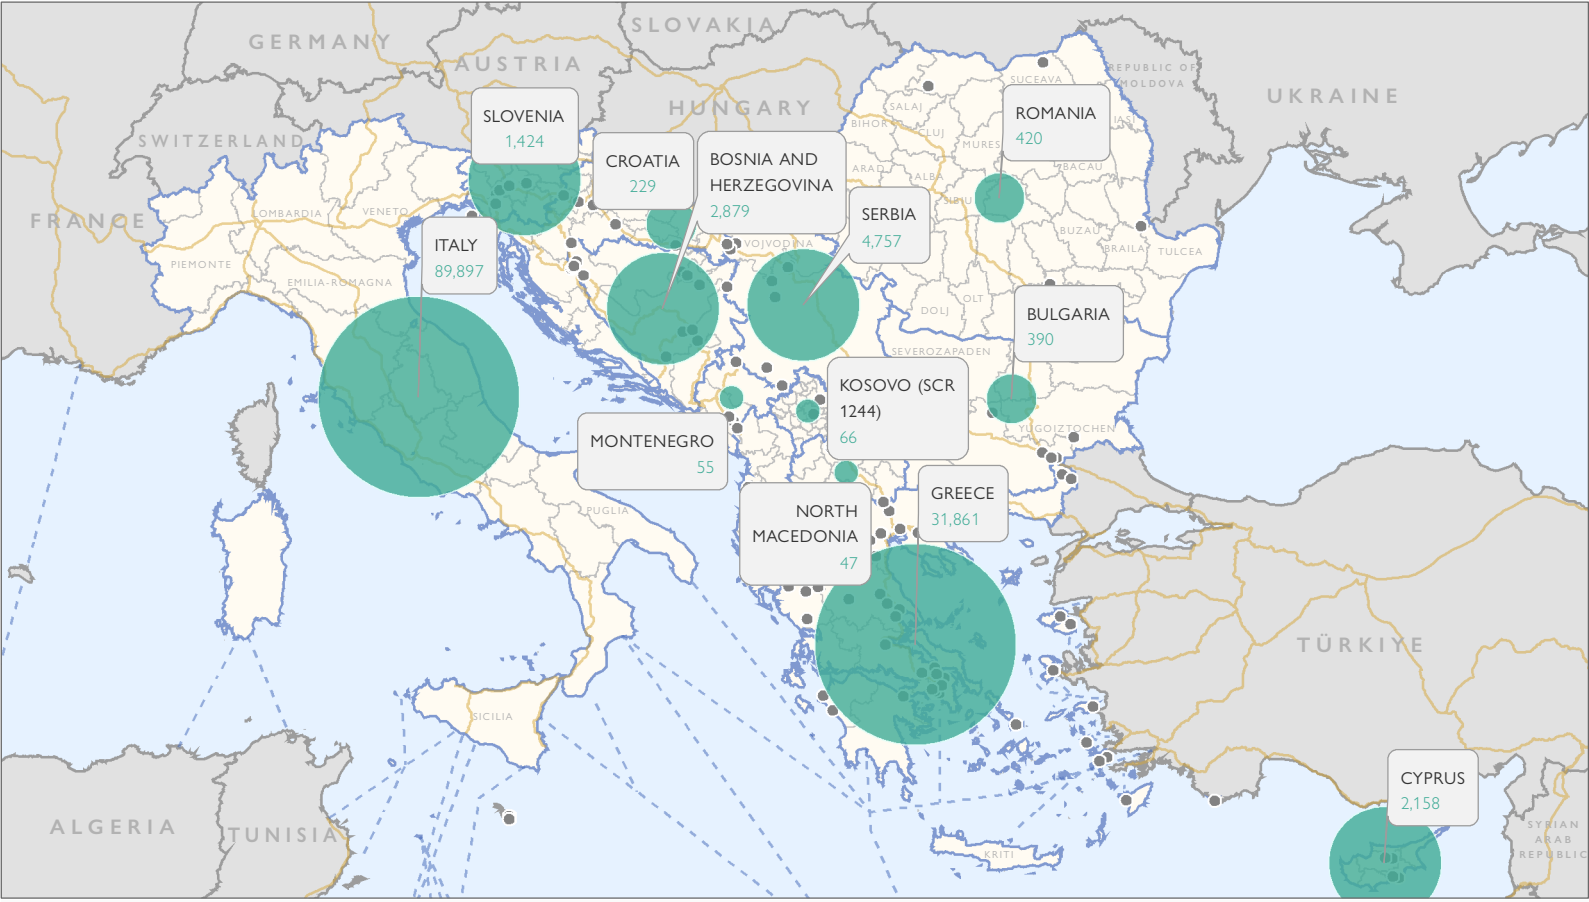

ARRIVALS TO EUROPE

1 January - 30 June 2022

63,683 TOTAL **52,611** By Sea **11,072** By Land

- Arrival Point
- Departure Point
- - Sea Route
- Land Route

This map is for illustration purposes only. Names and boundaries on this map do not imply official endorsement or acceptance by IOM.

Source Data : IOM, National Authorities

MIGRANT PRESENCE

June 2022

est. **134,183** TOTAL*

● Migrant Presence Location - - - Sea Route — Land Route
* Based on available data on locations where migrants and refugees are accommodated as of end of the month.

Data for Greece excludes self-settled migrants and asylum seekers.
Data for Slovenia and Croatia includes number of asylum seekers only.
Data for Bosnia and Herzegovina in 2022 only includes migrants in transit reception centers managed by IOM.

Source Data : IOM, National Authorities

This map is for illustration purposes only. Names and boundaries on this map do not imply official endorsement or acceptance by IOM.