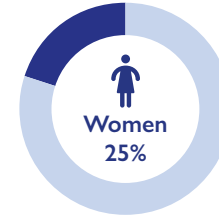

LARGEST MOVEMENTS RECORDED DURING THE REPORTING PERIOD

KEY FIGURES

929

PEOPLE ON THE MOVE DURING THE REPORTING PERIOD

Less than 1%

OF THE TOTAL IDPs RETURNED TO THEIR PLACE OF ORIGIN

61%

OF PEOPLE ON THE MOVE REPORTED ARE CHILDREN

99%

OF THE REPORTED PEOPLE ON THE MOVE ARE LIVING WITH THE HOST COMMUNITY

30

ELDERLY WERE REPORTED, REPRESENTING THE LARGEST VULNERABLE GROUP

DEMOGRAPHICS

MAIN REPORTED NEEDS

MAIN DISTRICTS OF ORIGIN (for arrivals)