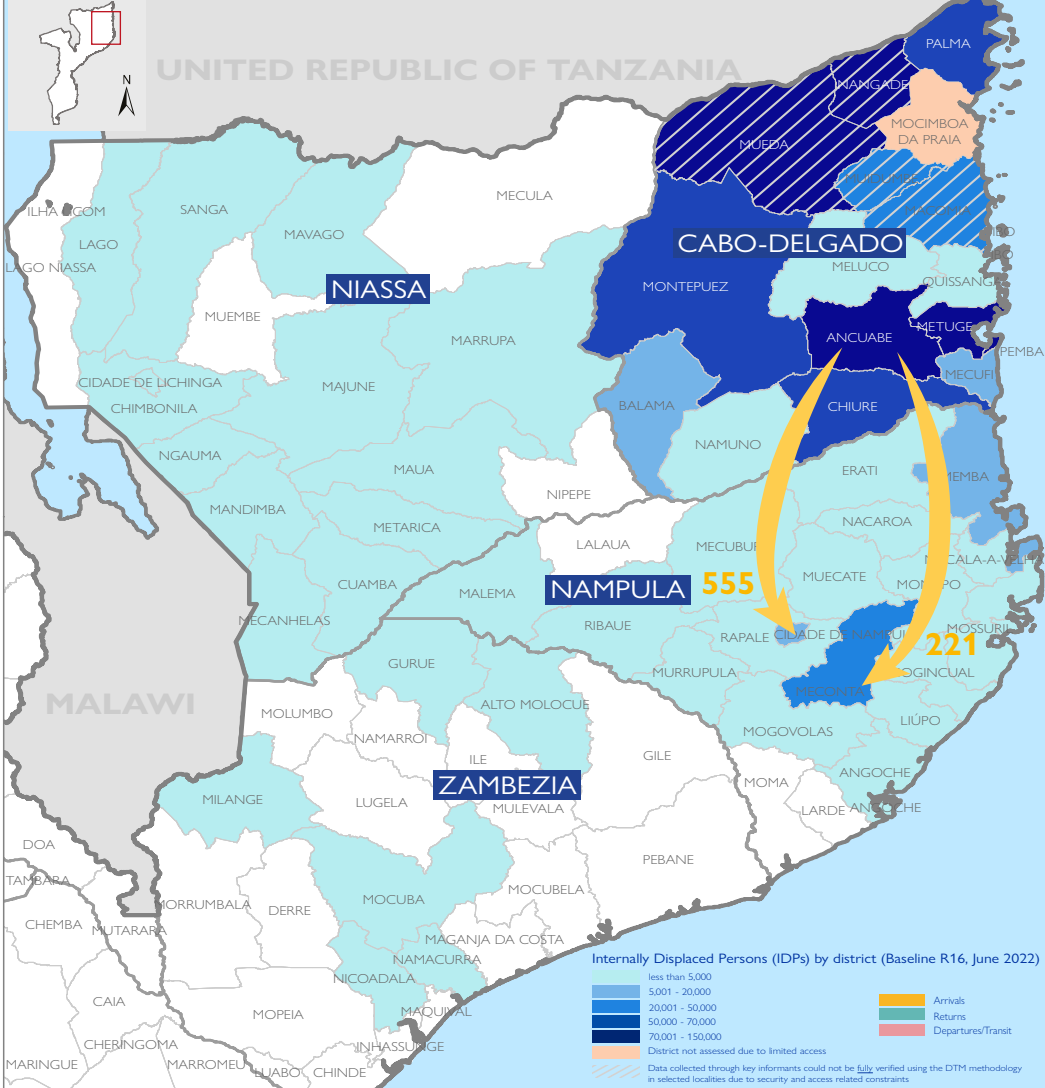

DTM Emergency Tracking Tool (ETT) is deployed to track and provide up-to-date information on sudden displacement and other population movements

ETT Report: No. 167/ 1 - 31 July 2022

During the reporting period (1st - 30 July 2022), a total of 64 movements were recorded - 57 arrivals (887 individuals), 6 departures (41 individuals) and 1 intended return movement (1 individual). The largest individual arrival movements were recorded in Cidade de Nampula (555 individuals). The largest departure movements were recorded in Mogniquai (23 individuals). Of the total population, 90 per cent of mobile groups were displaced for the first time, and 10 per cent of reported individuals have been displaced more than once prior to this movement.

LARGEST MOVEMENTS RECORDED DURING THE REPORTING PERIOD

KEY FIGURES

929

PEOPLE ON THE MOVE DURING THE REPORTING PERIOD

Less than 1%

OF THE TOTAL IDPs RETURNED TO THEIR PLACE OF ORIGIN

61%

OF PEOPLE ON THE MOVE REPORTED ARE CHILDREN

MAIN ARRIVAL DISTRICTS

WHERE ARE IDPs LIVING

SAFETY OF ROADS

MOVEMENT INTENTIONS

ABOUT THE EMERGENCY TRACKING TOOL (ETT)

District/Locality	Total number of Individuals	Unaccompanied / separated children	Pregnant women	Elderly	Disabled people	Chronic disease
Cidade De Nampula	555	2	14	20	2	3
Carrupeia	184	-	1	3	-	-
Militar	82	-	2	5	2	-
Muahivire	60	2	1	2	-	-
Muatala	118	-	7	7	-	-
Mutava-Rex	20	-	1	-	-	-
Namicopo	16	-	-	1	-	1
Namiepe	75	-	2	2	-	2
Meconta	221	-	3	9	1	-
Ampita	67	-	1	4	-	-
Namialo	154	-	2	5	1	-
Rapale	51	-	-	-	-	-
Rapale	51	-	-	-	-	-
Memba	15	-	-	-	-	-
Mitequereque	6	-	-	-	-	-
Muaco	9	-	-	-	-	-
Mandimba	11	-	-	-	-	-
Mandimba	11	-	-	-	-	-
Cidade De Lichinga	9	-	-	-	-	-
Malica	9	-	-	-	-	-
Murrupula	8	-	-	-	-	-
7 de Abril	8	-	-	-	-	-
Monapo	6	-	-	-	-	-
Canacue	6	-	-	-	-	-
Nacaroa	4	-	-	-	-	-
Nacaroa	4	-	-	-	-	-
Majune	4	-	-	-	-	-
Malanga	4	-	-	-	-	-
Metarica	2	-	-	1	-	-
Metarica-sede	2	-	-	1	-	-
Maua	1	-	-	-	-	-
Maúa	1	-	-	-	-	-
Grand Total	887	2	17	30	3	3