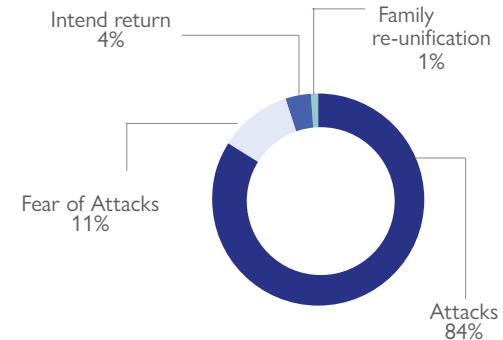

DTM Emergency Tracking Tool (ETT) is deployed to track and provide up-to-date information on sudden displacement and other population movements

ETT Report: No. 167/ 1 - 31 July 2022

During the reporting period (1st - 30 July 2022), a total of 64 movements were recorded - 57 arrivals (887 individuals), 6 departures (41 individuals) and 1 intended return movement (1 individual). The largest individual arrival movements were recorded in Cidade de Nampula (555 individuals). The largest departure movements were recorded in Mogniquai (23 individuals). Of the total population, 90 per cent of mobile groups were displaced for the first time, and 10 per cent of reported individuals have been displaced more than once prior to this movement.

LARGEST MOVEMENTS RECORDED DURING THE REPORTING PERIOD

KEY FIGURES

929

PEOPLE ON THE MOVE DURING THE REPORTING PERIOD

Less than 1%

OF THE TOTAL IDPs RETURNED TO THEIR PLACE OF ORIGIN

61%

OF PEOPLE ON THE MOVE REPORTED ARE CHILDREN

99%

OF THE REPORTED PEOPLE ON THE MOVE ARE LIVING WITH THE HOST COMMUNITY

30

ELDERLY WERE REPORTED, REPRESENTING THE LARGEST VULNERABLE GROUP

DEMOGRAPHICS

MAIN REPORTED NEEDS

MAIN DISTRICTS OF ORIGIN (for arrivals)

MEANS OF TRANSPORTATION

TRIGGERS OF MOVEMENT (for all arrival, return, departures and transit movements)

TYPE OF MOVEMENTS

NUMBER OF TIMES IDPs HAVE BEEN DISPLACED

DISPLACEMENT FLOWS BY DISTRICTS (ARRIVALS)