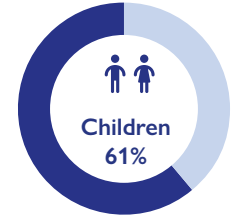

DTM Emergency Tracking Tool (ETT) is deployed to track and provide up-to-date information on sudden displacement and other population movements

ETT Report: No. 167/ 1 - 31 July 2022

During the reporting period (1st - 30 July 2022), a total of 64 movements were recorded - 57 arrivals (887 individuals), 6 departures (41 individuals) and 1 intended return movement (1 individual). The largest individual arrival movements were recorded in Cidade de Nampula (555 individuals). The largest departure movements were recorded in Mogniquai (23 individuals). Of the total population, 90 per cent of mobile groups were displaced for the first time, and 10 per cent of reported individuals have been displaced more than once prior to this movement.

LARGEST MOVEMENTS RECORDED DURING THE REPORTING PERIOD

KEY FIGURES

929

PEOPLE ON THE MOVE DURING THE REPORTING PERIOD

Less than 1%

OF THE TOTAL IDPs RETURNED TO THEIR PLACE OF ORIGIN

61%

OF PEOPLE ON THE MOVE REPORTED ARE CHILDREN

99%

OF THE REPORTED PEOPLE ON THE MOVE ARE LIVING WITH THE HOST COMMUNITY

30

ELDERLY WERE REPORTED, REPRESENTING THE LARGEST VULNERABLE GROUP

DEMOGRAPHICS

MAIN REPORTED NEEDS

MAIN DISTRICTS OF ORIGIN (for arrivals)