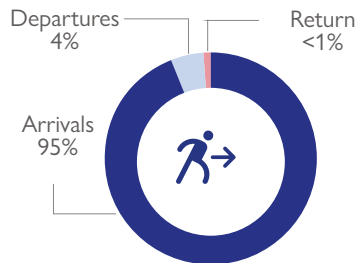

LARGEST MOVEMENTS RECORDED DURING THE REPORTING PERIOD

KEY FIGURES

929

PEOPLE ON THE MOVE DURING THE REPORTING PERIOD

Less than 1%

OF THE TOTAL IDPs RETURNED TO THEIR PLACE OF ORIGIN

61%

OF PEOPLE ON THE MOVE REPORTED ARE CHILDREN

99%

OF THE REPORTED PEOPLE ON THE MOVE ARE LIVING WITH THE HOST COMMUNITY

30

ELDERLY WERE REPORTED, REPRESENTING THE LARGEST VULNERABLE GROUP

DEMOGRAPHICS

MAIN REPORTED NEEDS

MAIN DISTRICTS OF ORIGIN (for arrivals)

MEANS OF TRANSPORTATION

TRIGGERS OF MOVEMENT (for all arrival, return, departures and transit movements)

TYPE OF MOVEMENTS

NUMBER OF TIMES IDPs HAVE BEEN DISPLACED

DISPLACEMENT FLOWS BY DISTRICTS (ARRIVALS)