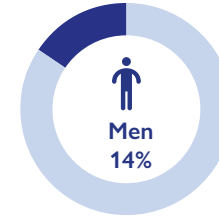

DTM Emergency Tracking Tool (ETT) is deployed to track and provide up-to-date information on sudden displacement and other population movements

ETT Report: No. 167/ 1 - 31 July 2022

During the reporting period (1st - 30 July 2022), a total of 64 movements were recorded - 57 arrivals (887 individuals), 6 departures (41 individuals) and 1 intended return movement (1 individual). The largest individual arrival movements were recorded in Cidade de Nampula (555 individuals). The largest departure movements were recorded in Mogniquai (23 individuals). Of the total population, 90 per cent of mobile groups were displaced for the first time, and 10 per cent of reported individuals have been displaced more than once prior to this movement.

LARGEST MOVEMENTS RECORDED DURING THE REPORTING PERIOD

KEY FIGURES

929

PEOPLE ON THE MOVE DURING THE REPORTING PERIOD

Less than 1%

OF THE TOTAL IDPs RETURNED TO THEIR PLACE OF ORIGIN

61%

OF PEOPLE ON THE MOVE REPORTED ARE CHILDREN

99%

OF THE REPORTED PEOPLE ON THE MOVE ARE LIVING WITH THE HOST COMMUNITY

30

ELDERLY WERE REPORTED, REPRESENTING THE LARGEST VULNERABLE GROUP

DEMOGRAPHICS

MAIN REPORTED NEEDS

MAIN DISTRICTS OF ORIGIN (for arrivals)