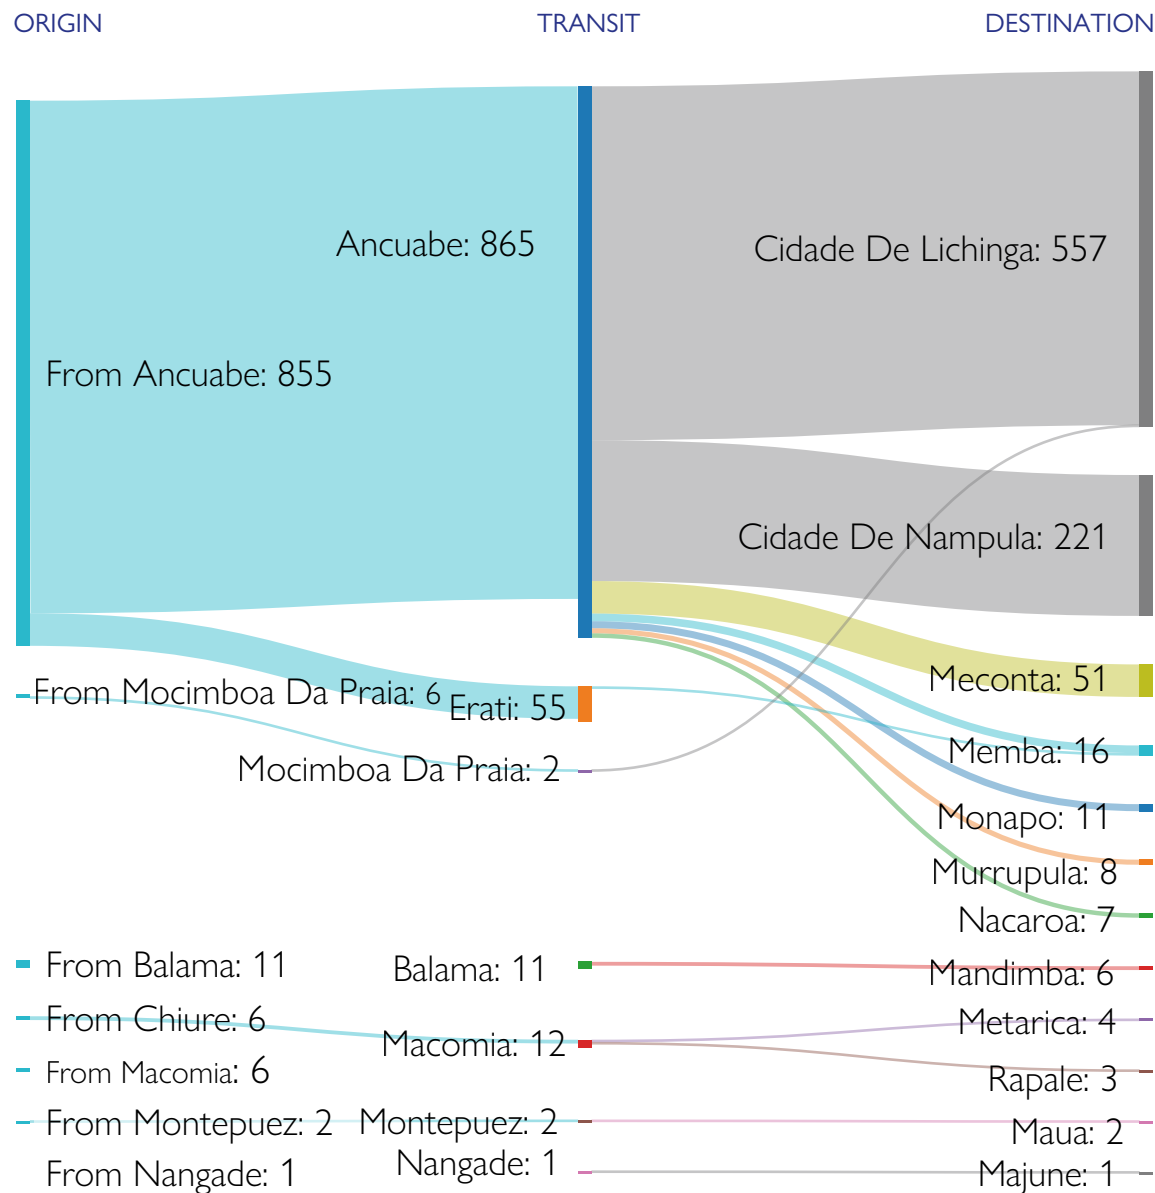

DTM Emergency Tracking Tool (ETT) is deployed to track and provide up-to-date information on sudden displacement and other population movements

ETT Report: No. 167/ 1 - 31 July 2022

During the reporting period (1st - 30 July 2022), a total of 64 movements were recorded - 57 arrivals (887 individuals), 6 departures (41 individuals) and 1 intended return movement (1 individual). The largest individual arrival movements were recorded in Cidade de Nampula (555 individuals). The largest departure movements were recorded in Mogniquai (23 individuals). Of the total population, 90 per cent of mobile groups were displaced for the first time, and 10 per cent of reported individuals have been displaced more than once prior to this movement.

99%

OF THE REPORTED PEOPLE ON THE MOVE ARE LIVING WITH THE HOST COMMUNITY

30

ELDERLY WERE REPORTED, REPRESENTING THE LARGEST VULNERABLE GROUP

DEMOGRAPHICS

MAIN REPORTED NEEDS

MAIN DISTRICTS OF ORIGIN (for arrivals)

MEANS OF TRANSPORTATION

TRIGGERS OF MOVEMENT (for all arrival, return, departures and transit movements)

TYPE OF MOVEMENTS

NUMBER OF TIMES IDPs HAVE BEEN DISPLACED

DISPLACEMENT FLOWS BY DISTRICTS (ARRIVALS)