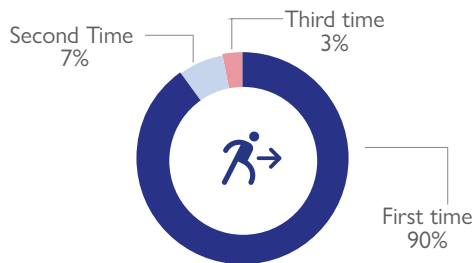

99%

OF THE REPORTED PEOPLE ON THE MOVE ARE LIVING WITH THE HOST COMMUNITY

30

ELDERLY WERE REPORTED, REPRESENTING THE LARGEST VULNERABLE GROUP

DEMOGRAPHICS

MAIN REPORTED NEEDS

MAIN DISTRICTS OF ORIGIN (for arrivals)

MEANS OF TRANSPORTATION

TRIGGERS OF MOVEMENT (for all arrival, return, departures and transit movements)

TYPE OF MOVEMENTS

NUMBER OF TIMES IDPs HAVE BEEN DISPLACED

DISPLACEMENT FLOWS BY DISTRICTS (ARRIVALS)