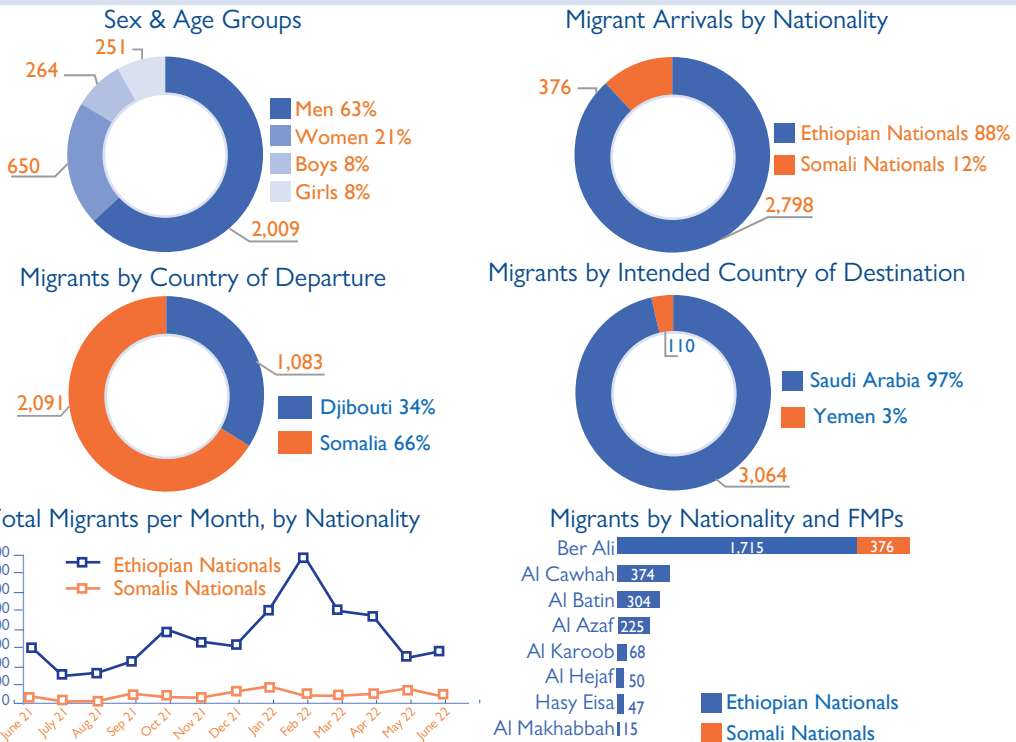

NON-YEMENI MIGRANT ARRIVALS