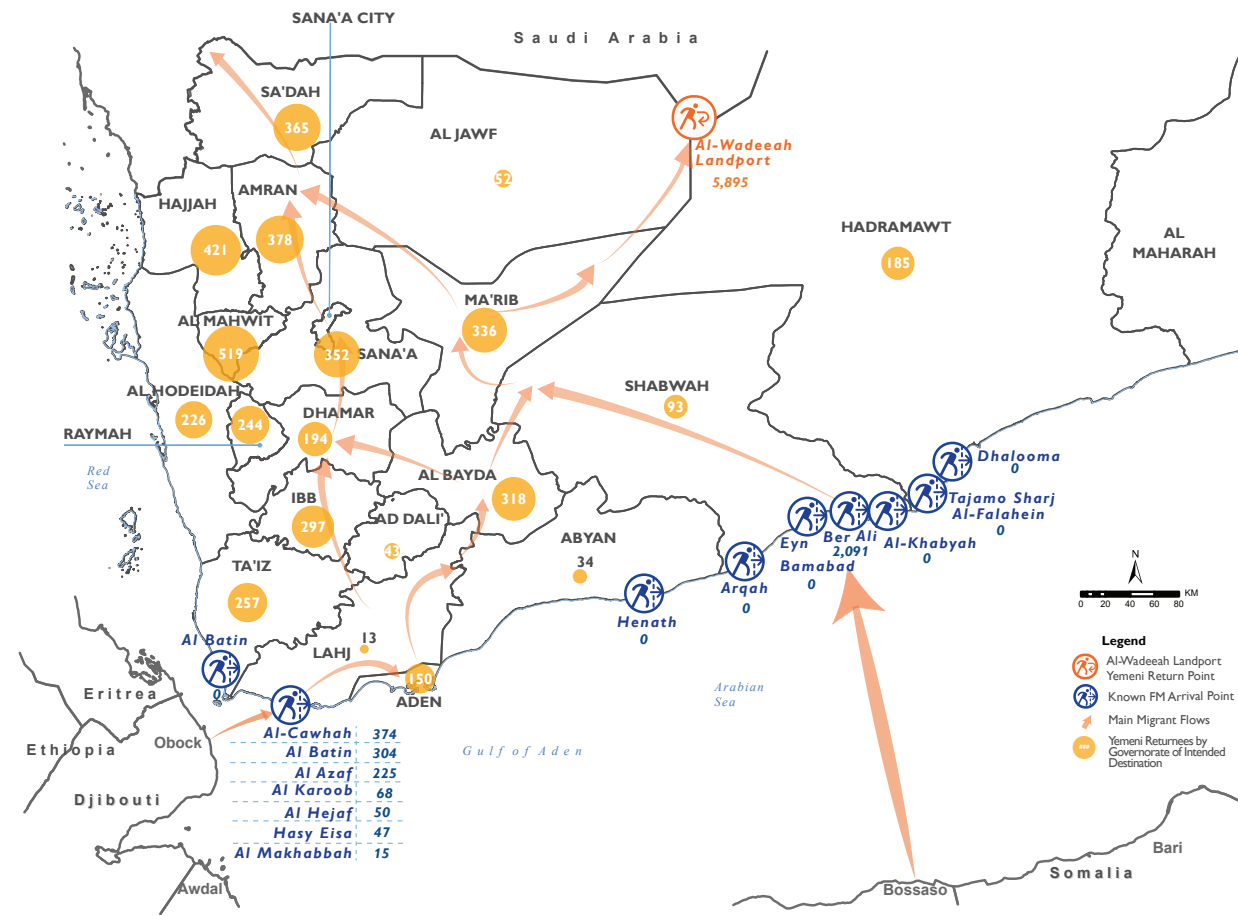

NON-YEMENI MIGRANT ARRIVALS AND YEMENI MIGRANT RETURNEES IN JUNE 2022

3,174 Migrants | 5,895 Yemeni Migrant Returnees

IOM Yemen DTM's Flow Monitoring Registry (FMR) monitors migrant arrivals on the southern coastal border and Yemeni return locations on Yemen's northern border with the Kingdom of Saudi Arabia (KSA). Enumerators placed at Flow Monitoring Points (FMPs) record migrant arrivals and returning Yemeni nationals to identify different patterns of migration, and to provide quantitative estimates to help define the population of irregular migrants entering the country. FMR is not representative of all flows in Yemen and should be understood as only indicative of migration trends of the unknown total number of migrants arriving in Yemen at FMPs during the time frame indicated. Access constraints limit the ability to collect data at some migrant arrival points.

In June 2022, IOM Yemen DTM recorded 3,174 migrants entering Yemen, similar to 3,228 in May 2022. In both Shabwah and Lahj DTM has registered a decrease in arrivals since February 2022 although a slight increase has been observed in Shabwah this June compared to May. The overall decrease is in part linked to seasonal weather conditions as well as an increase in border patrols from the Djibouti side, especially near Lahj meaning smaller boats with fewer migrants made their way to Yemen. The slight increase in Shabwah can be attributed to the urgent need to send as much as possible of migrants from Bossaso, Somalia to Shabwah, Yemen because the windy season is approaching and it will be difficult for migrants to travel at that period.

Moreover, DTM recorded 5,895 Yemeni returns from KSA during the month of June 2022, compared to 5,440 in May 2022. Between 1 January and 30 June 2022, DTM recorded 31,266 migrants and 35,285 Yemeni migrant returnees to Yemen.