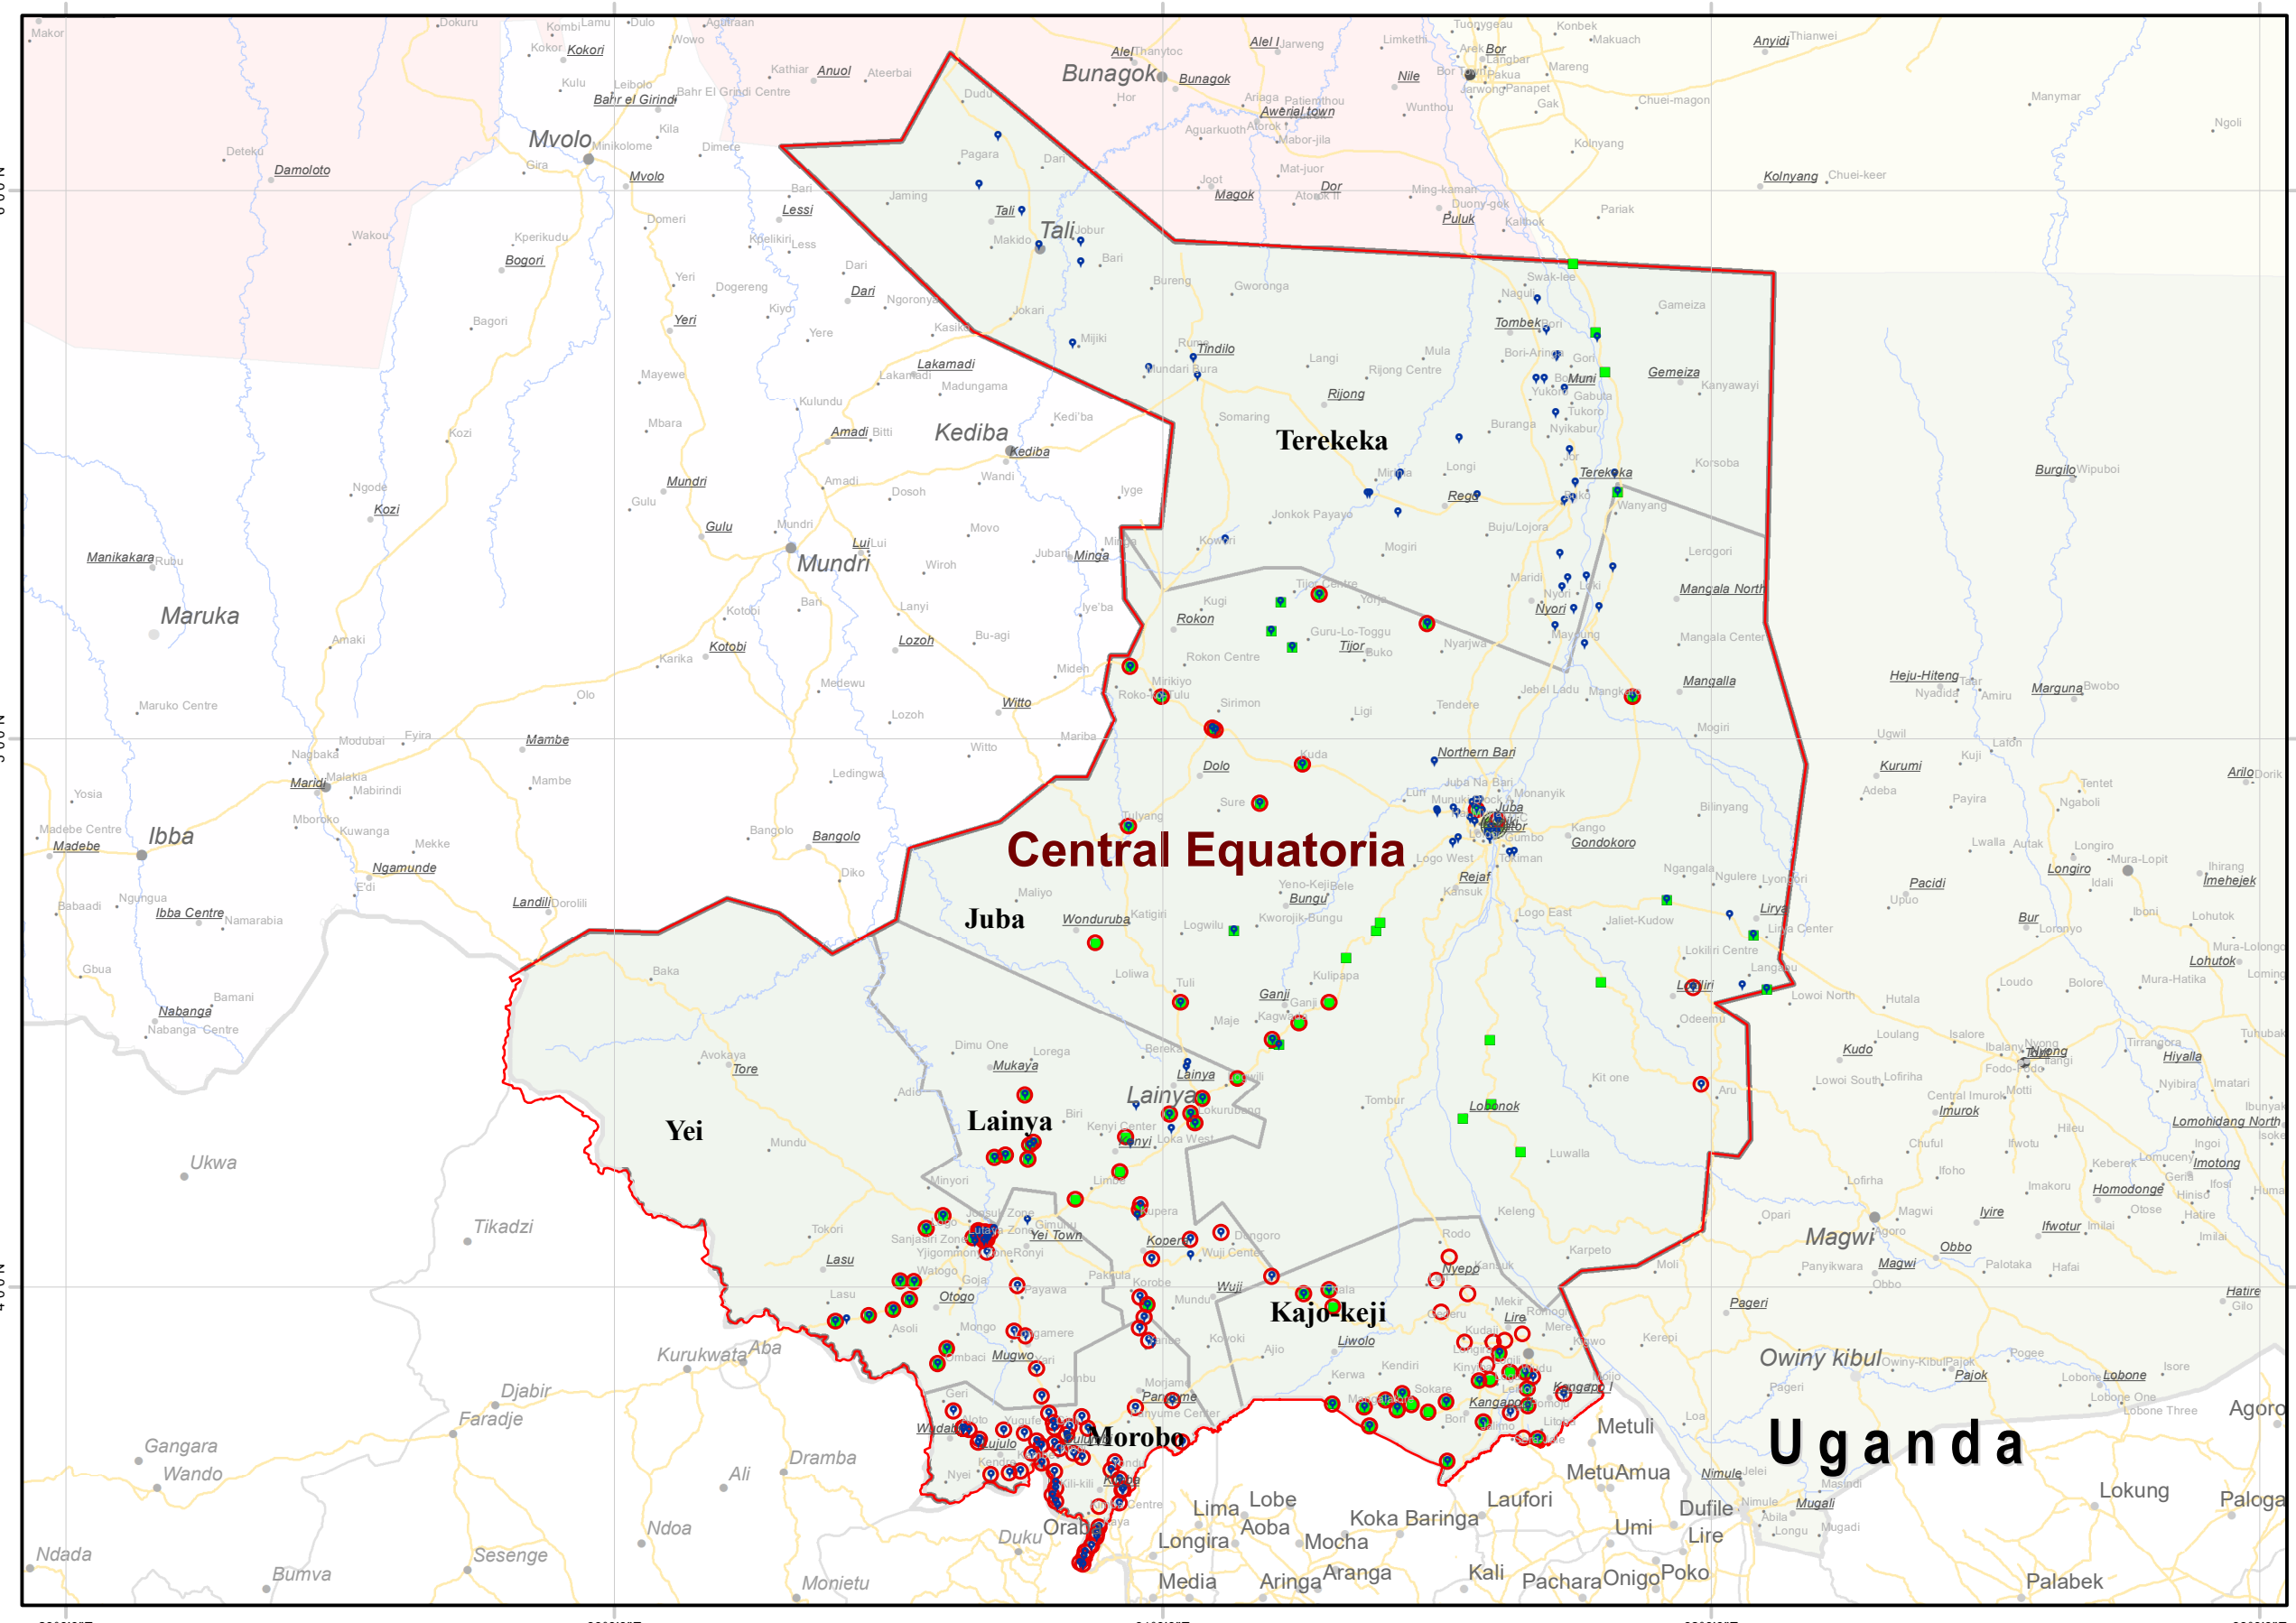

DTM
IOM DISPLACEMENT
TRACKING MATRIX
SOUTH SUDAN

IDPs and Returnees locations in Central Equatoria as of December 2021

Displacement Tracking Matrix Mobility Tracking Round 12

South Sudan Mobility Tracking Round 12, December 2021

- Sa
- County

Payam - Sub Area name

Village - Location name

- Locations of returnee individuals (previously displaced abroad) present at time of assessment
- Locations of returnee individuals (previously displaced only in South Sudan) present at time of assessment
- Locations of IDP individuals present at time of assessment

- Payam - Sub_area name
- National Capital
- Admin1 Capital
- Admin2 Capital
- Primary Town / Large Town
- Roads
- Bordering Country
- Rivers
- State

Total number of IDPs individuals present at the time of assessment **321638**

Subset of IDPs individuals present at the time of assessment who were previously displaced abroad **28600**

Total number of Returnees individuals present at the time of assessment **208781**

Subset of Returnees individuals present at the time of assessment who were previously displaced abroad **132574**