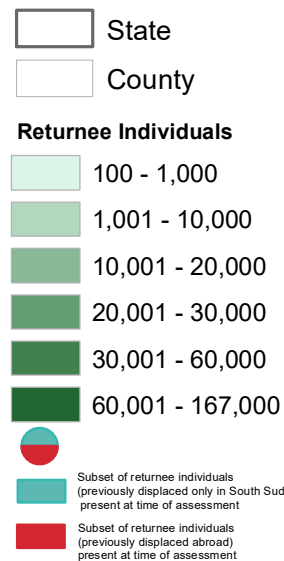

## South Sudan

Mobility Tracking  
Round 12, December 2021

10 counties accounting for most Returnees as of December 2021

| County           | Individuals |
|------------------|-------------|
| Wau              | 166,792     |
| Magwi            | 104,817     |
| Renk             | 95,423      |
| Gogrial West     | 67,364      |
| Jur River        | 63,627      |
| Yei              | 62,366      |
| Kajo-Keji        | 56,994      |
| Juba             | 52,764      |
| Luakpiny (Nasir) | 49,529      |
| Yambio           | 48,685      |