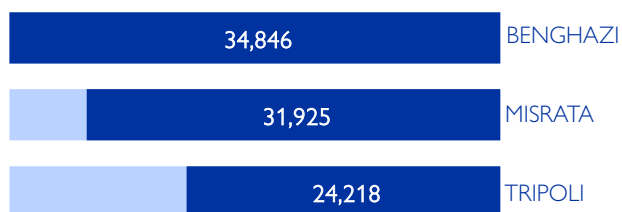

KEY FINDINGS

Round 41 (February-April 2022)

IDPs

Returnees

TOP 3 REGIONS WITH IDPS

TOP 3 REGIONS WITH RETURNEES

IOM Libya conducted:

2,040 INTERVIEWS WITH KEY INFORMANTS (Mobility Tracking)