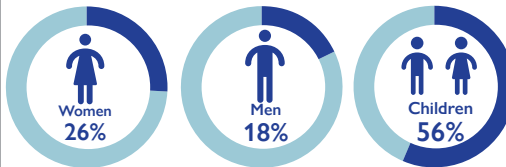

The objective of the Emergency Tracking Tool (ETT) - Movement Alert is to collect information on large and sudden population movements, and to provide support to humanitarian response partners by disseminating data on IDPs for ensuring effective humanitarian response to the affected population. Information is collected through key informant interviews or direct observation. The dashboard provides basic information on displacements, and additional information can be shared upon request. IOM identified 11,737 individual displacement movements in the previous reporting period (02-13 June). Impact of new attacks reported between 9 and 13 June in Ancuabe and Chiure districts account for the increase of displacement movements representing 15,479 individuals. Current figures are to be considered as cumulative displacement movements observed between 02-14 June.

URGENT NEEDS

Top needs are calculated by weighting the total number of IDP arrivals in each group against the stated priority needs.

DEMOGRAPHIC PROFILE

VULNERABILITIES

DAILY TRENDS