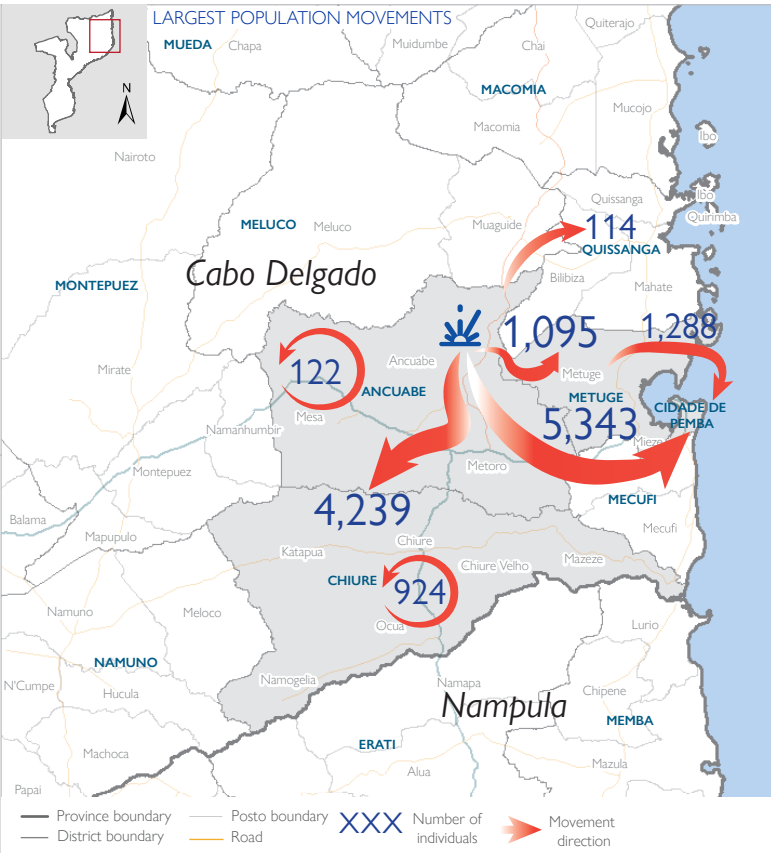

15,479
Individuals

3,345
Households

Triggers: Attacks,
fear of attack

Fear of attacks and subsequent confirmed attacks in Ancuabe district by Non-State Armed Groups triggered the movements of 15,479 individuals within Ancuabe, Chiure, Quissanga, Balama, Mecufi, Mueda, Macomia, Montepuez, Meluco, Namuno, Nampula, Balama, Metuge and Cidade de Pemba. Approximately 511 IDPs have been identified with vulnerabilities. At least 42% of these movements are arrivals in Cidade de Pemba. New arrivals recorded within this report map 6,266 individuals predominantly moving into sites across Chiure, Metuge and Ancuabe.

The objective of the Emergency Tracking Tool (ETT) - Movement Alert is to collect information on large and sudden population movements, and to provide support to humanitarian response partners by disseminating data on IDPs for ensuring effective humanitarian response to the affected population. Information is collected through key informant interviews or direct observation. The dashboard provides basic information on displacements, and additional information can be shared upon request. IOM identified 11,737 individual displacement movements in the previous reporting period (02-13 June). Impact of new attacks reported between 9 and 13 June in Ancuabe and Chiure districts account for the increase of displacement movements representing 15,479 individuals. Current figures are to be considered as cumulative displacement movements observed between 02-14 June.

• MEANS OF TRANSPORT: Foot, bus

DISCLAIMER: The depiction and use of boundaries, geographic names, and related data shown on maps and included in this report are not warranted to be error free nor do they imply judgment on the legal status of any territory, endorsement or acceptance of such boundaries by IOM.

URGENT NEEDS

Top needs are calculated by weighting the total number of IDP arrivals in each group against the stated priority needs.

DEMOGRAPHIC PROFILE

VULNERABILITIES

DAILY TRENDS