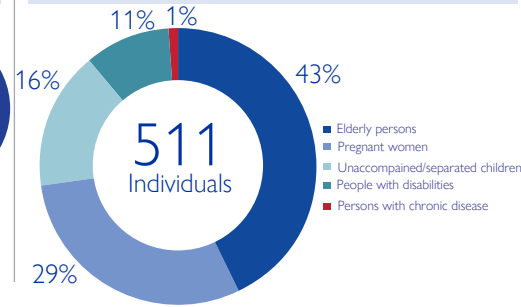

15,479
Individuals

3,345
Households

Triggers: Attacks,
fear of attack

Fear of attacks and subsequent confirmed attacks in Ancuabe district by Non-State Armed Groups triggered the movements of 15,479 individuals within Ancuabe, Chiure, Quissanga, Balama, Mecufi, Mueda, Macomia, Montepuez, Meluco, Namuno, Nampula, Balama, Metuge and Cidade de Pemba. Approximately 511 IDPs have been identified with vulnerabilities. At least 42% of these movements are arrivals in Cidade de Pemba. New arrivals recorded within this report map 6,266 individuals predominantly moving into sites across Chiure, Metuge and Ancuabe.

The objective of the Emergency Tracking Tool (ETT) - Movement Alert is to collect information on large and sudden population movements, and to provide support to humanitarian response partners by disseminating data on IDPs for ensuring effective humanitarian response to the affected population. Information is collected through key informant interviews or direct observation. The dashboard provides basic information on displacements, and additional information can be shared upon request. IOM identified 11,737 individual displacement movements in the previous reporting period (02-13 June). Impact of new attacks reported between 9 and 13 June in Ancuabe and Chiure districts account for the increase of displacement movements representing 15,479 individuals. Current figures are to be considered as cumulative displacement movements observed between 02-14 June.

URGENT NEEDS

Top needs are calculated by weighting the total number of IDP arrivals in each group against the stated priority needs.

DEMOGRAPHIC PROFILE

VULNERABILITIES

DAILY TRENDS