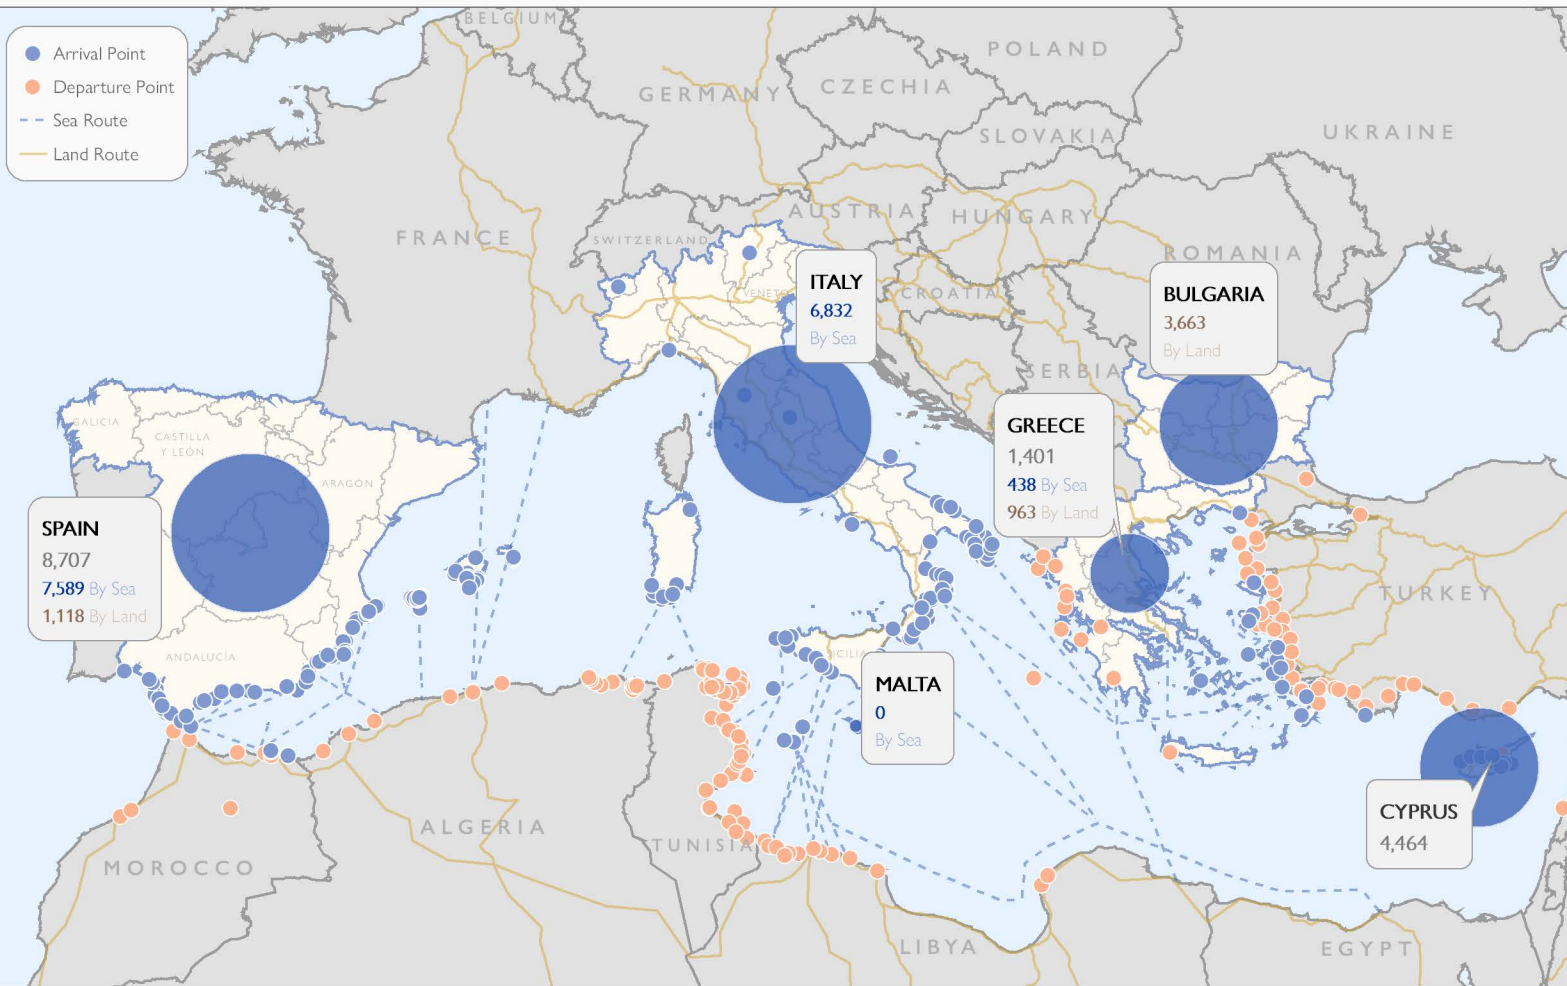

ARRIVALS TO EUROPE

1 January - 31 March 2022

25,067 TOTAL

15,251 By Sea

9,816 By Land

- Arrival Point
- Departure Point
- - Sea Route
- Land Route

This map is for illustration purposes only. Names and boundaries on this map do not imply official endorsement or acceptance by IOM.

Source Data : IOM, National Authorities

MIGRANT PRESENCE

March 2022

est. **126,169** TOTAL*

● Migrant Presence Location - - - Sea Route — Land Route
* Based on available data on locations where migrants and refugees are accommodated as of end of the month.

Data for Greece excludes self-settled migrants and asylum seekers.
Data for Slovenia and Croatia includes number of asylum seekers only.
Data for Bosnia and Herzegovina in 2021 only includes migrants in transit reception centers managed by IOM.