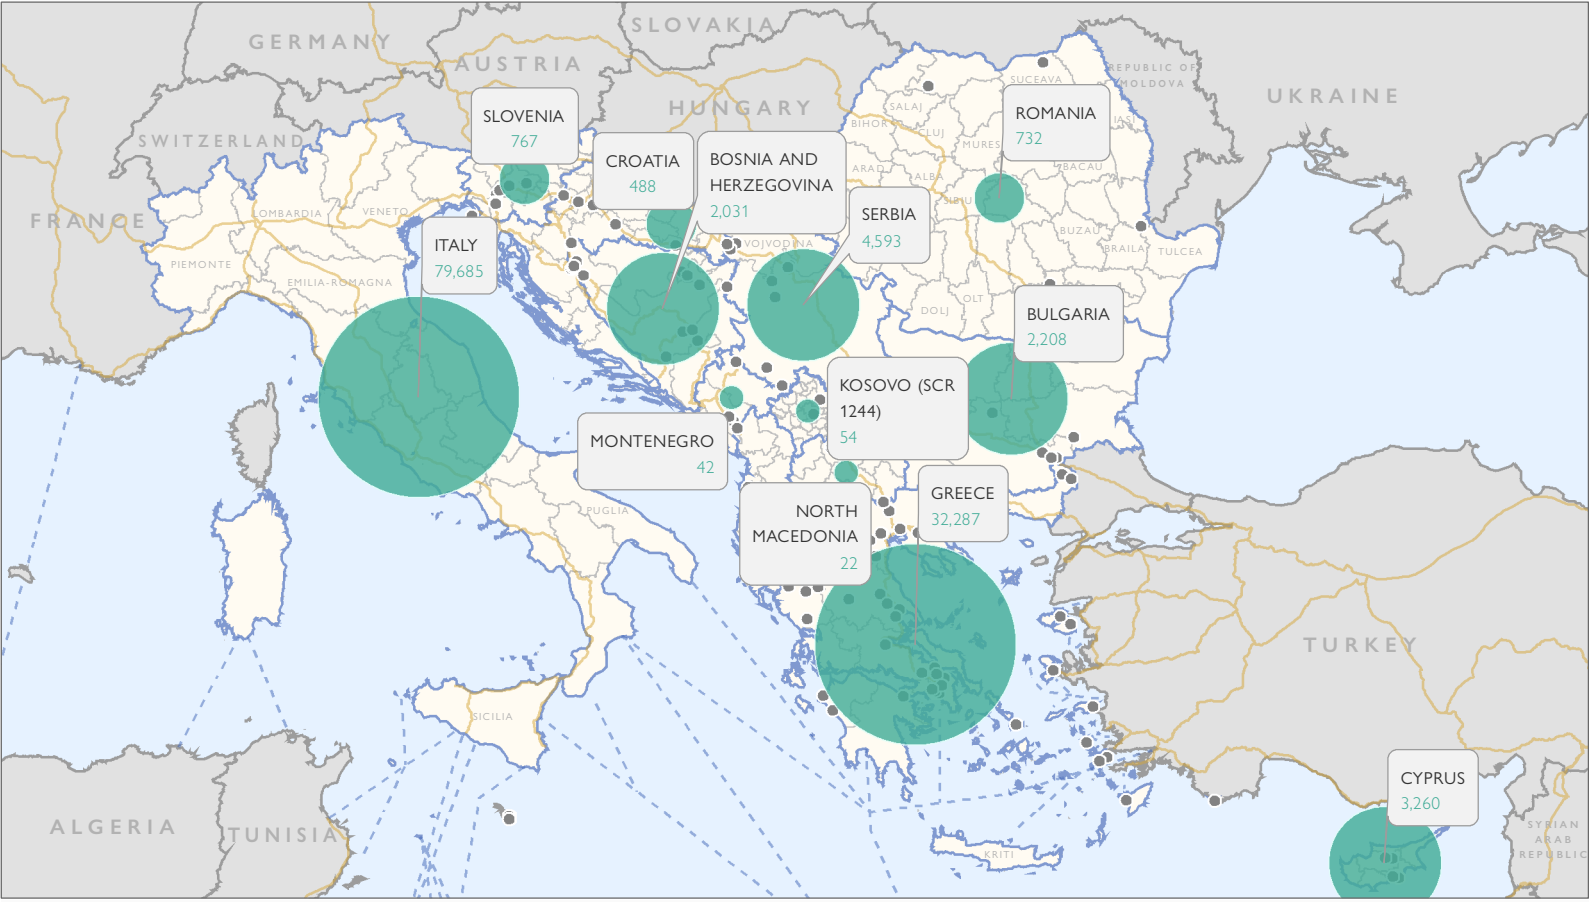

ARRIVALS TO EUROPE

1 January - 31 March 2022

25,067 TOTAL

15,251 By Sea

9,816 By Land

- Arrival Point
- Departure Point
- - Sea Route
- Land Route

This map is for illustration purposes only. Names and boundaries on this map do not imply official endorsement or acceptance by IOM.

Source Data : IOM, National Authorities

MIGRANT PRESENCE

March 2022

est. **126,169** TOTAL*

● Migrant Presence Location - - - Sea Route — Land Route
* Based on available data on locations where migrants and refugees are accommodated as of end of the month.

Data for Greece excludes self-settled migrants and asylum seekers.
Data for Slovenia and Croatia includes number of asylum seekers only.
Data for Bosnia and Herzegovina in 2021 only includes migrants in transit reception centers managed by IOM.

Source Data : IOM, National Authorities

This map is for illustration purposes only. Names and boundaries on this map do not imply official endorsement or acceptance by IOM.