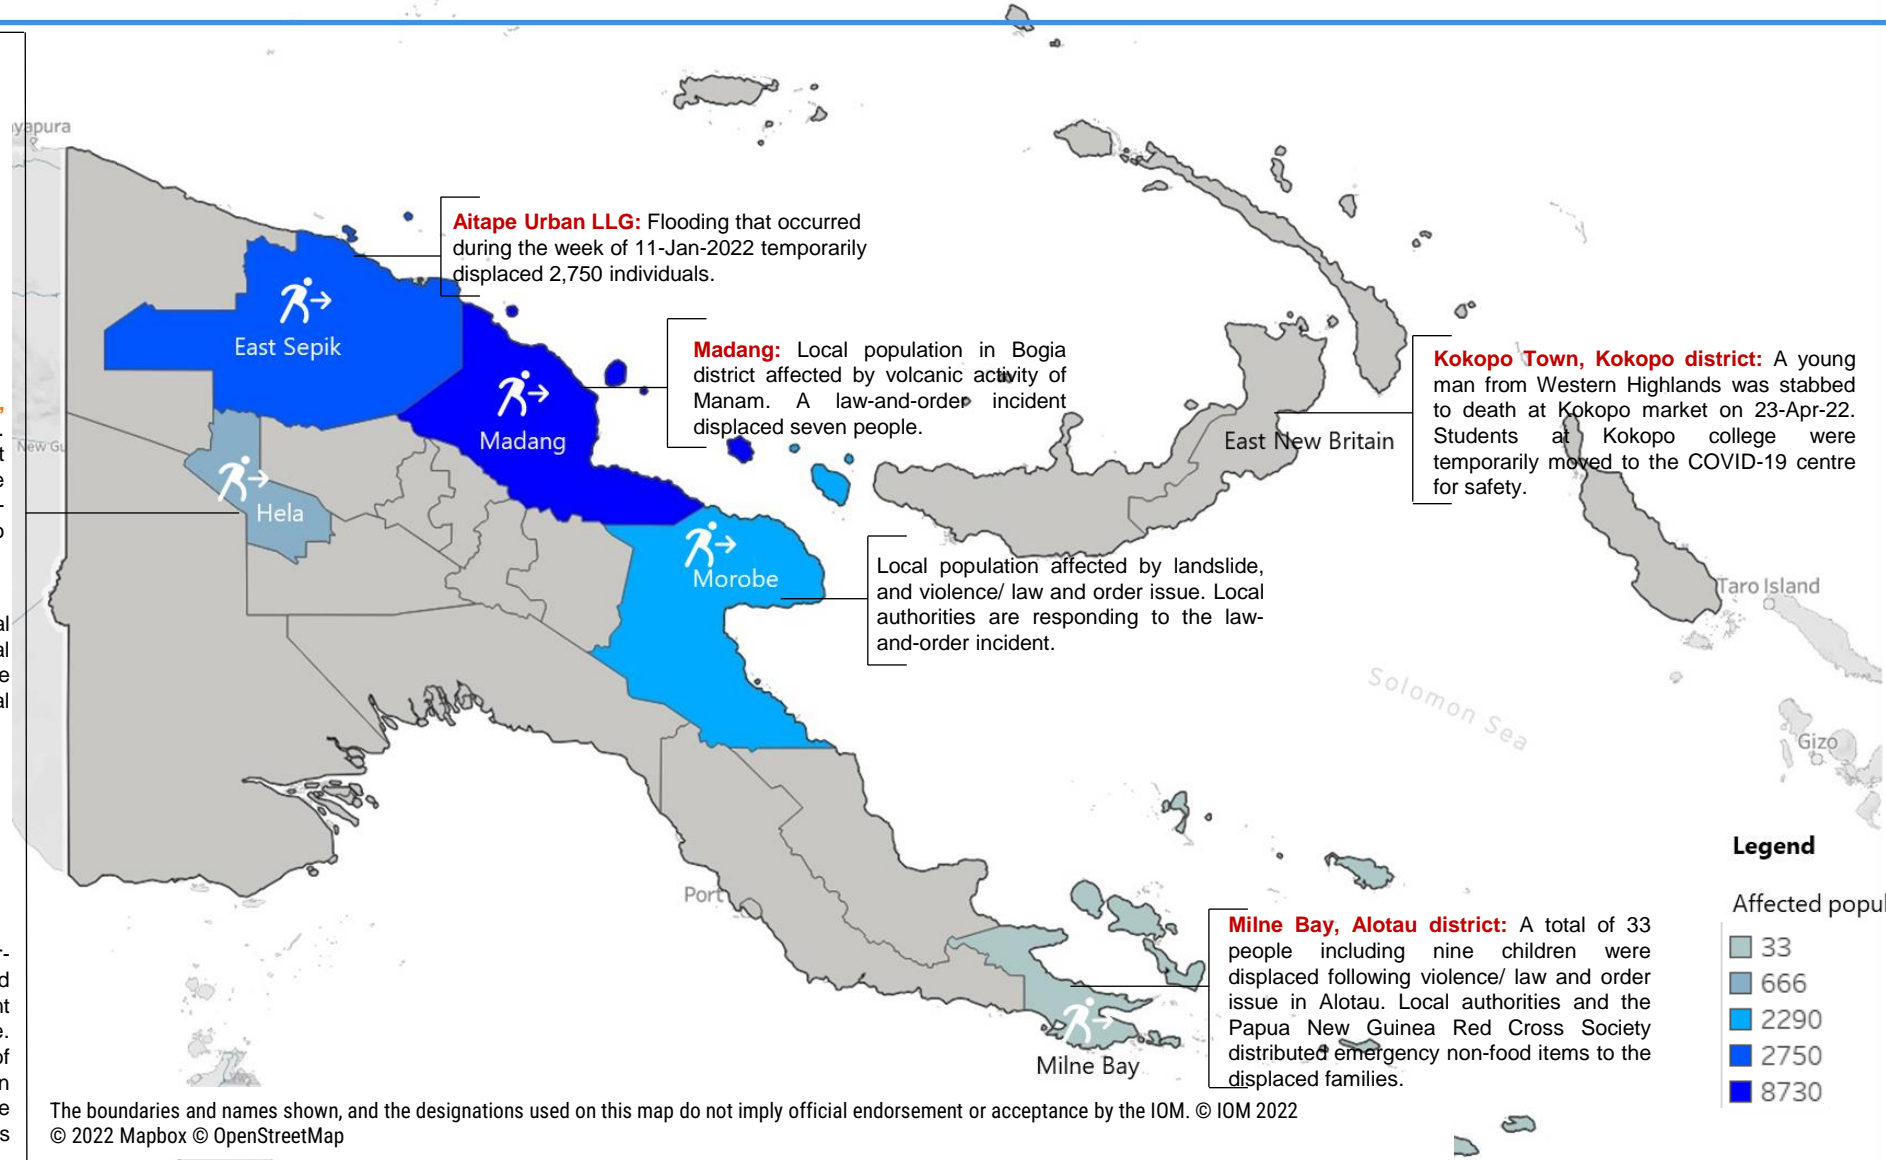

Lomia and Tiya communities, Hulia LLG, Koroba-Kopiago District: Located approx. 40km South of Tari town. It is reported that about 10 houses were burnt down leaving 50 people displaced following violent conflict on 12-Apr-2022. Peace negotiations between the two fighting groups are ongoing.

Hulia LLG, Koroba-Kopiago District: Two tribal fights erupted on 10-Apr-2022 and several houses were burnt down. The situation is tense and field teams are yet to gather additional information.

Koroba-Kopiago District: A short, swift attack occurred on 10-Apr-2022 leaving three people dead, and displacing five women, nine children, and two old persons who have taken refuge at a church near Koroba station.

Fugwa, Koroba-Kopiago District: On 25-Apr-22, two individuals from Akupa na Nalipa and Paris Awi clans opened fire at a government official's residence, injuring at least 20 people. Retaliation resulted in the burning down of houses and displacement about 100 people in Fugwa. The situation remains tense and more information will be provided as it becomes available.

The boundaries and names shown, and the designations used on this map do not imply official endorsement or acceptance by the IOM. © IOM 2022
© 2022 Mapbox © OpenStreetMap

DTM Operations are supported by: