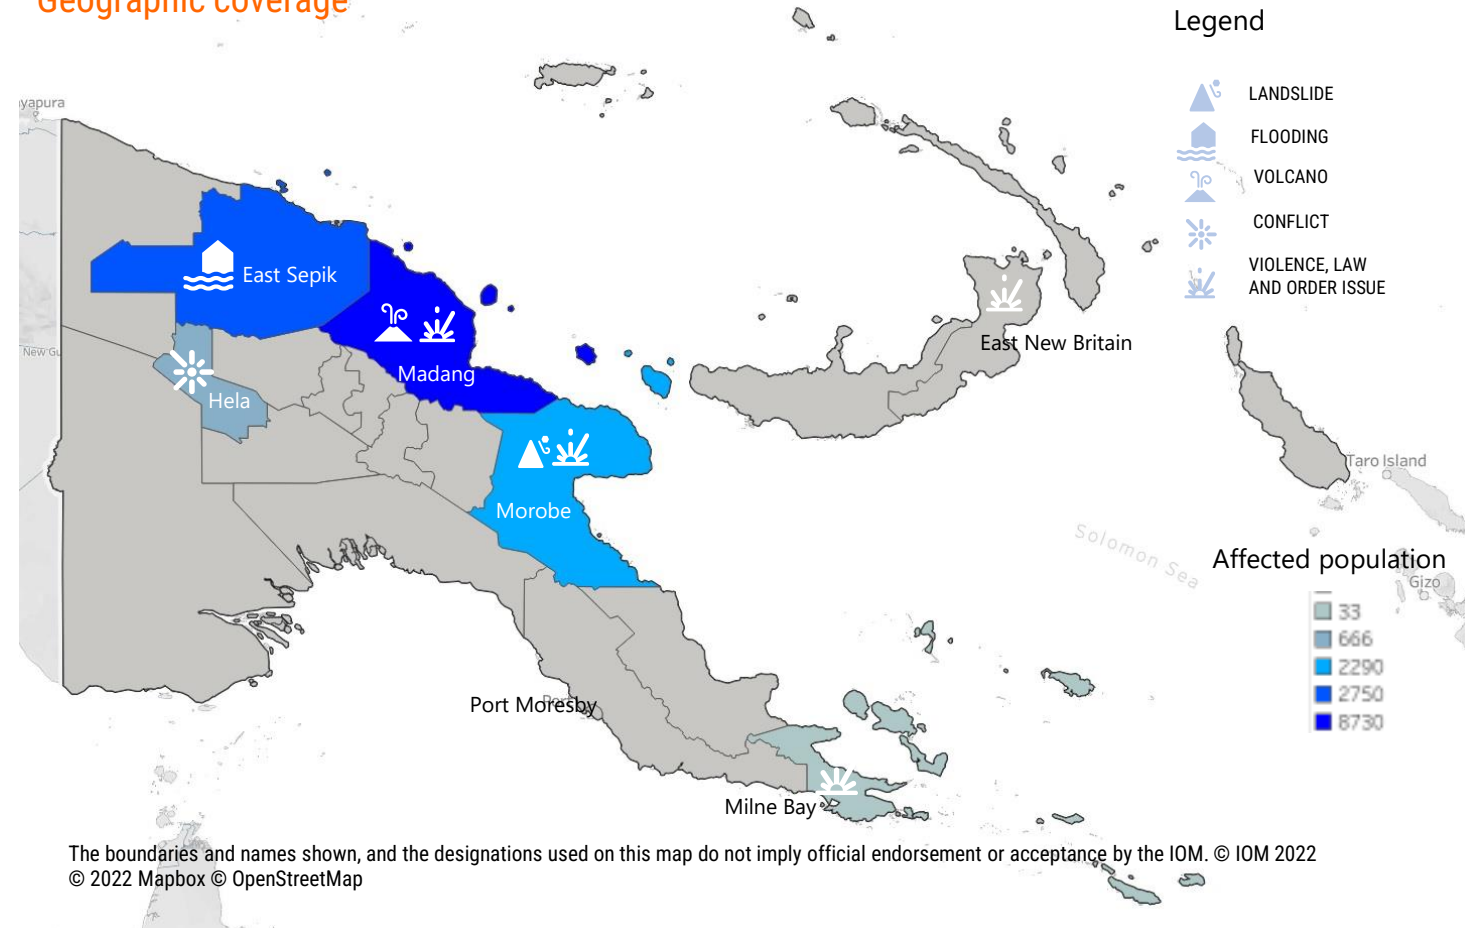

**Jan – Apr 2022**  
Reporting Period

**12**  
Incidents Recorded

**14,469**  
Individuals Affected

**5,746**  
Internally Displaced Persons (IDPs)

### IDP population by hazard

### Geographic coverage

**Pari / Andawale community, Tepi LLG:** On 11-Apr-2022, a fight broke out displacing an estimated 500 people from three council wards. At least 60 houses were burnt down, and livestock, food gardens, and trees were destroyed. Nine (9) seed multiplication sites supported by UN FAO and benefiting 60 households were destroyed. The destruction of properties continues. No deaths have been reported to date. Uniformed forces are intervening to stop the fighting. Peace negotiations are ongoing.

**Lomia and Tiya communities, Hulia LLG, Koroba-Kopiago District:** Located approx. 40km South of Tari town. It is reported that about 10 houses were burnt down leaving 50 people displaced following violent conflict on 12-Apr-2022. Peace negotiations between the two fighting groups are ongoing.