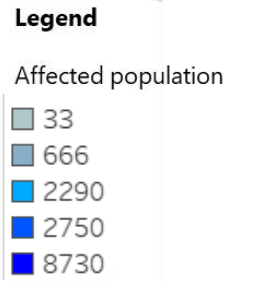

Lomia and Tiya communities, Hulia LLG, Koroba-Kopiago District: Located approx. 40km South of Tari town. It is reported that about 10 houses were burnt down leaving 50 people displaced following violent conflict on 12-Apr-2022. Peace negotiations between the two fighting groups are ongoing.

Hulia LLG, Koroba-Kopiago District: Two tribal fights erupted on 10-Apr-2022 and several houses were burnt down. The situation is tense and field teams are yet to gather additional information.

Koroba-Kopiago District: A short, swift attack occurred on 10-Apr-2022 leaving three people dead, and displacing five women, nine children, and two old persons who have taken refuge at a church near Koroba station.

Fugwa, Koroba-Kopiago District: On 25-Apr-22, two individuals from Akupa na Nalipa and Paris Awi clans opened fire at a government official's residence, injuring at least 20 people. Retaliation resulted in the burning down of houses and displacement about 100 people in Fugwa. The situation remains tense and more information will be provided as it becomes available.

The boundaries and names shown, and the designations used on this map do not imply official endorsement or acceptance by the IOM. © IOM 2022
© 2022 Mapbox © OpenStreetMap

DTM Operations are supported by: