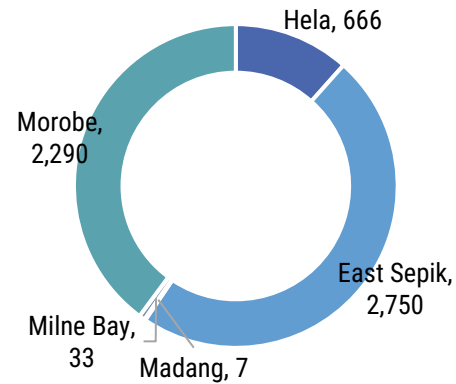

**Jan – Apr 2022**  
Reporting Period

**12**  
Incidents Recorded

**14,469**  
Individuals Affected

**5,746**  
Internally Displaced Persons (IDPs)

### IDP population by hazard

### IDP population by province

**Lomia and Tiya communities, Hulia LLG, Koroba-Kopiago District:** Located approx. 40km South of Tari town. It is reported that about 10 houses were burnt down leaving 50 people displaced following violent conflict on 12-Apr-2022. Peace negotiations between the two fighting groups are ongoing.