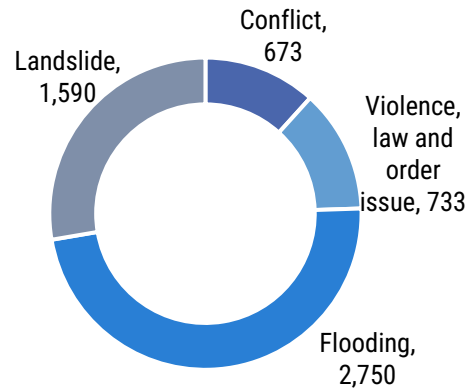

**Jan – Apr 2022**  
Reporting Period

**12**  
Incidents Recorded

**14,469**  
Individuals Affected

**5,746**  
Internally Displaced Persons (IDPs)

### IDP population by hazard

### IDP population by province

### Geographic coverage

**Pari / Andawale community, Tepi LLG:** On 11-Apr-2022, a fight broke out displacing an estimated 500 people from three council wards. At least 60 houses were burnt down, and livestock, food gardens, and trees were destroyed. Nine (9) seed multiplication sites supported by UN FAO and benefiting 60 households were destroyed. The destruction of properties continues. No deaths have been reported to date. Uniformed forces are intervening to stop the fighting. Peace negotiations are ongoing.