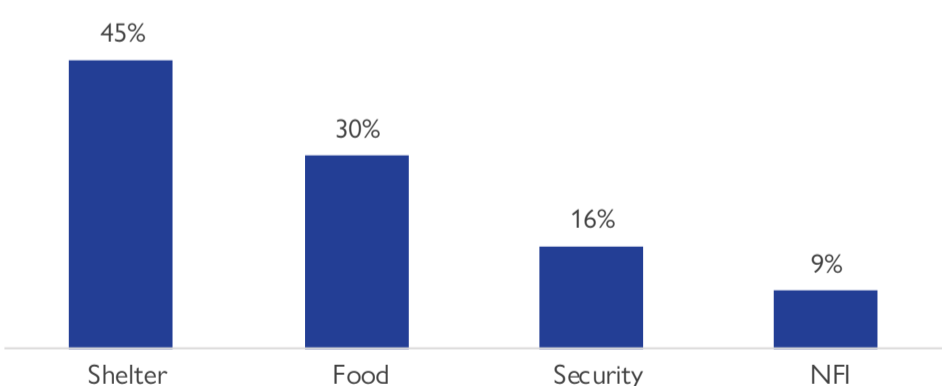

MOST NEEDED ASSISTANCE (FIG. 2)