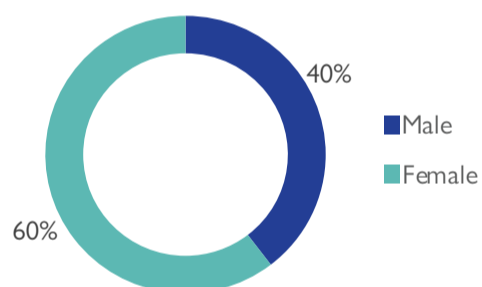

Damaged Shelters:
70

Casualties:
119

Movement Trigger:
Armed attacks

OVERVIEW

Nigeria's north-central and north-west zones are afflicted with a multidimensional crisis rooted in long-standing tensions between ethnic and religious groups and involves attacks by criminal groups and banditry/hirabah (such as kidnapping and grand larceny along major highways). During the past years, the crisis has accelerated because of the intensification of attacks and has resulted in widespread displacement across the region.

Between the 16th and 22nd of May 2022, armed clashes and banditry have led to new waves of population displacement. Following these events, rapid assessments were conducted by DTM (Displacement Tracking Matrix) field staff to inform the humanitarian community and government partners, and enable targeted response. Flash reports utilise direct observation and a broad network of key informants to gather representative data and collect information on the number, profile and immediate needs of affected populations.

During the assessment period, the DTM identified an estimated 5,570 individuals who were affected by the attacks. A total of 5,509 individuals were displaced to neighbouring wards in the LGAs Bakura, Bukkuyum and Gusau in Zamfara State. A total of 119 casualties were reported, including 58 injuries and 61 fatalities.

GENDER (FIG. 1)