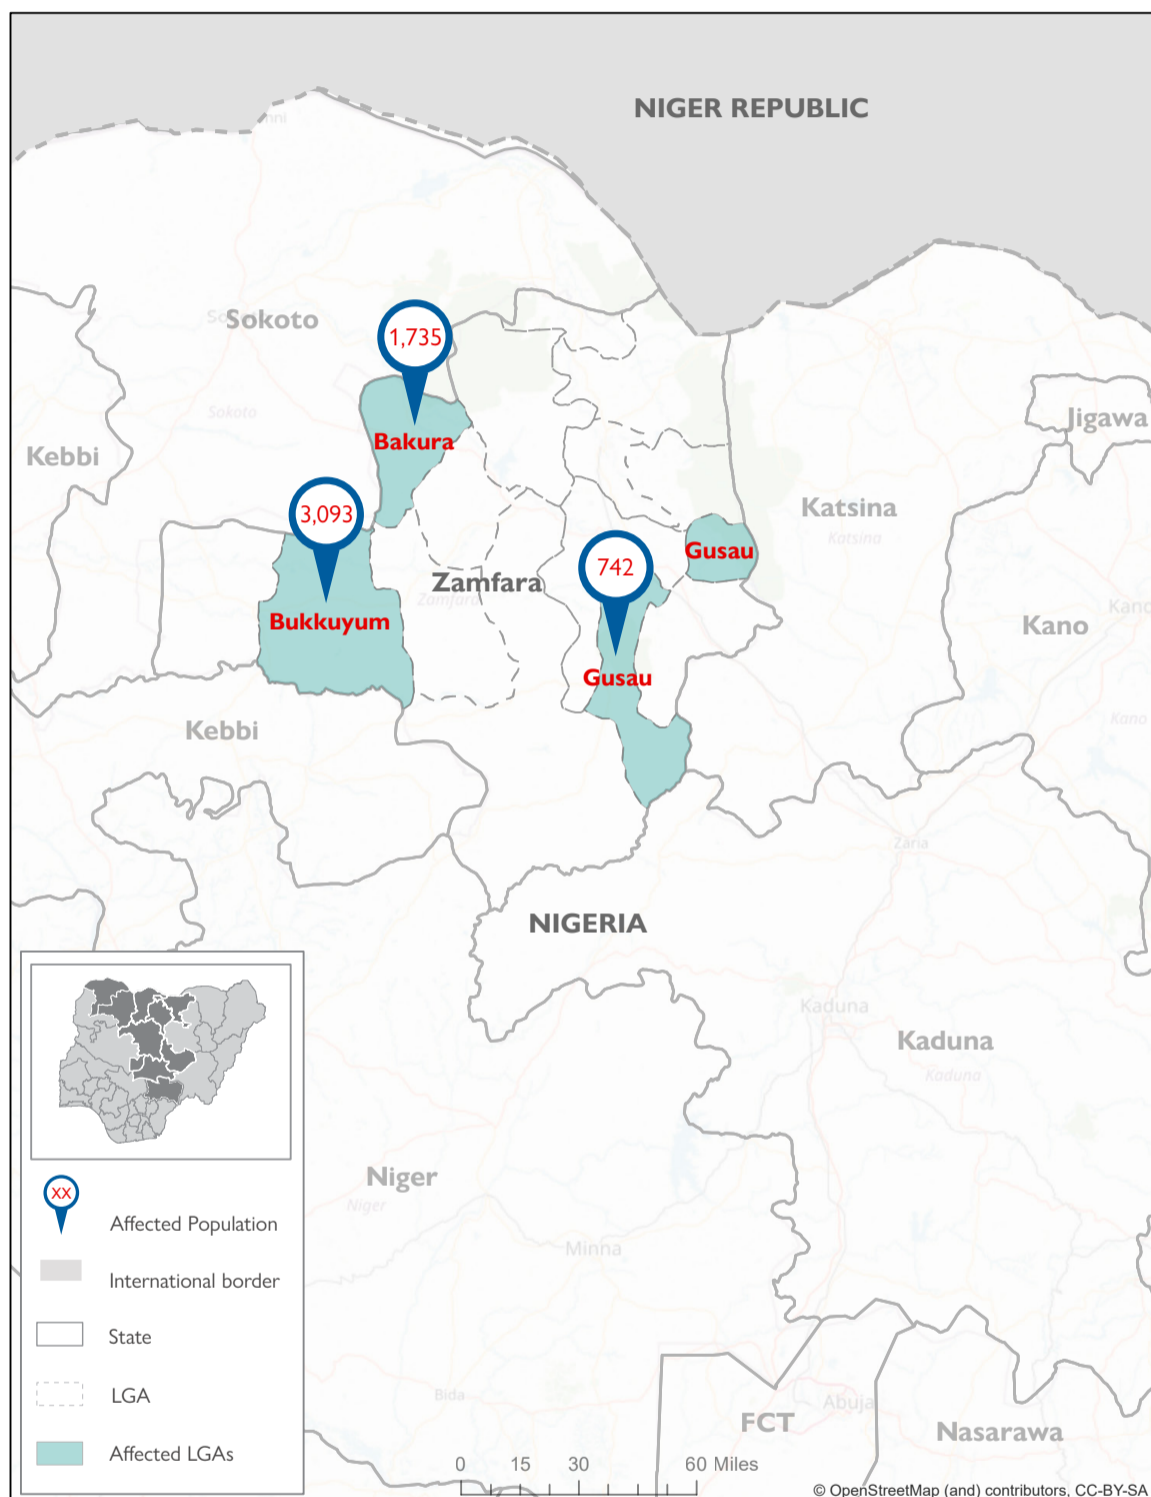

Affected Population:
5,570 Individuals

Damaged Shelters:
70

Casualties:
119

Movement Trigger:
Armed attacks

OVERVIEW

Nigeria's north-central and north-west zones are afflicted with a multidimensional crisis rooted in long-standing tensions between ethnic and religious groups and involves attacks by criminal groups and banditry/hirabah (such as kidnapping and grand larceny along major highways). During the past years, the crisis has accelerated because of the intensification of attacks and has resulted in widespread displacement across the region.

Between the 16th and 22nd of May 2022, armed clashes and banditry have led to new waves of population displacement. Following these events, rapid assessments were conducted by DTM (Displacement Tracking Matrix) field staff to inform the humanitarian community and government partners, and enable targeted response. Flash reports utilise direct observation and a broad network of key informants to gather representative data and collect information on the number, profile and immediate needs of affected populations.

During the assessment period, the DTM identified an estimated 5,570 individuals who were affected by the attacks. A total of 5,509 individuals were displaced to neighbouring wards in the LGAs Bakura, Bukkuyum and Gusau in Zamfara State. A total of 119 casualties were reported, including 58 injuries and 61 fatalities.

GENDER (FIG. 1)

MOST NEEDED ASSISTANCE (FIG. 2)

AFFECTED LOCATIONS

The above map is for illustration purposes only. The depiction and use of boundaries, geographic names and related data shown are not warranted to be error-free nor do imply a judgment on the legal status of any territory, or any endorsement or acceptance of such boundaries by IOM.