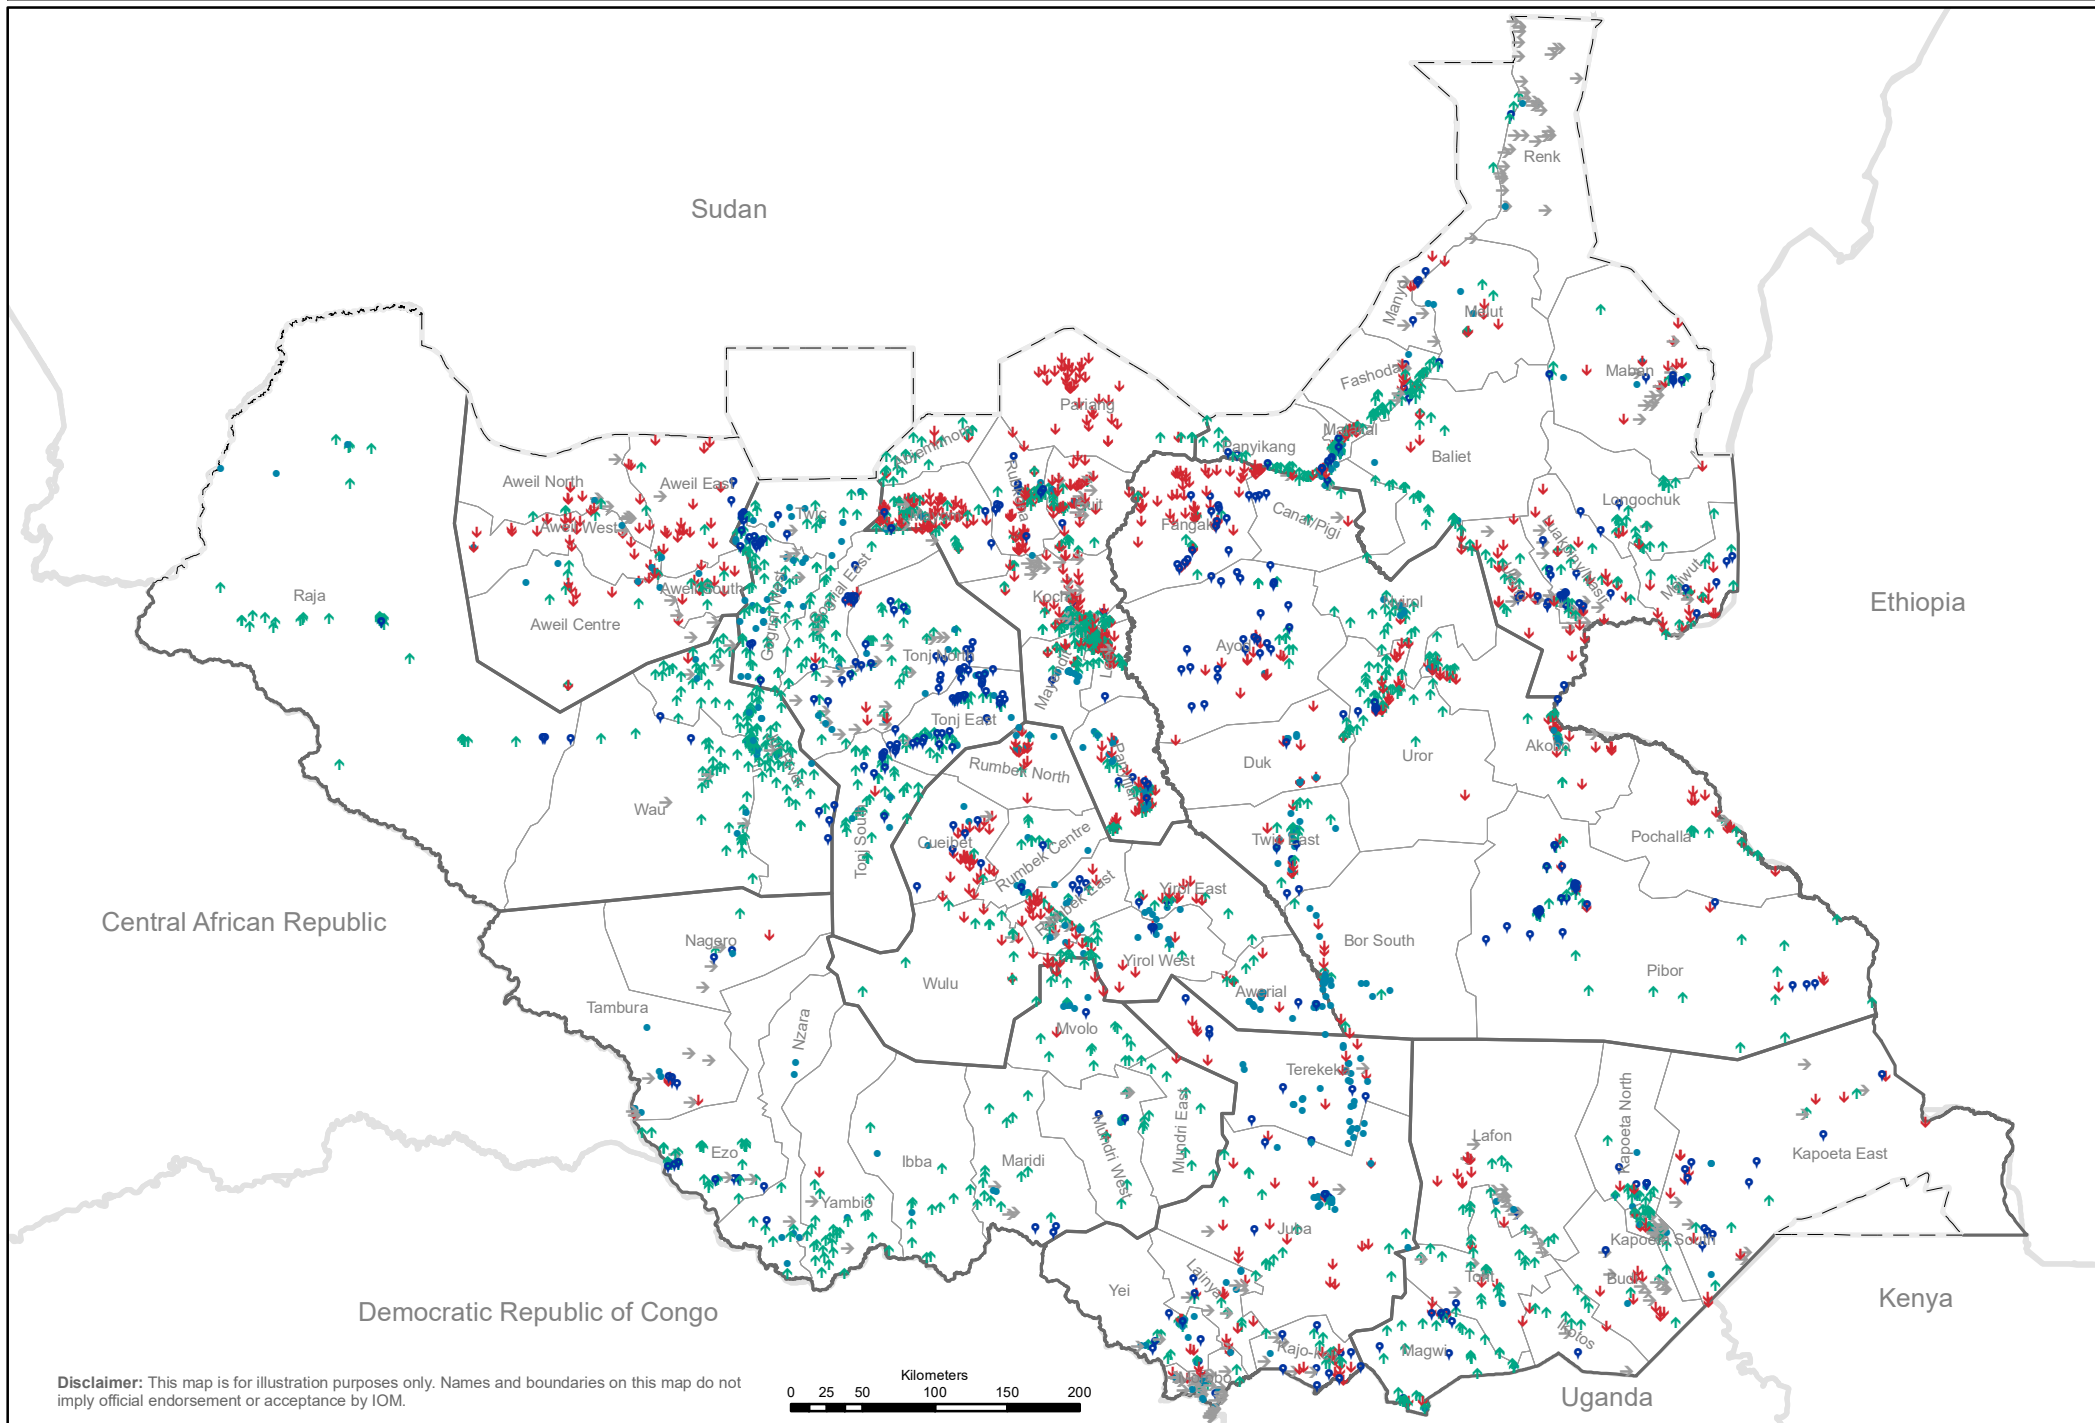

South Sudan

Mobility Tracking Round 11, September 2021

Returnees Compared Locations R11-R10

State
County

Compared Location
Returns Changes

- ↓ Decreased
- ↑ Increased
- 📍 New Location
- No change
- No returnees

Disclaimer: This map is for illustration purposes only. Names and boundaries on this map do not imply official endorsement or acceptance by IOM.