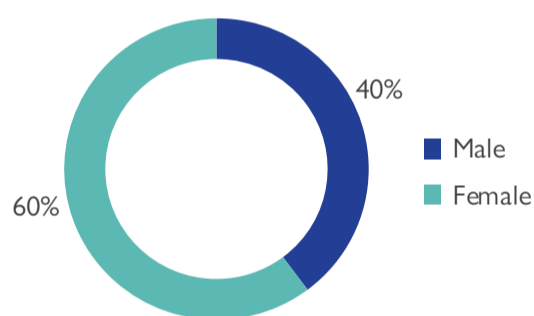

Damaged Shelters:
77

Casualties:
131

Movement Trigger:
Armed attacks

OVERVIEW

Nigeria's north-central and north-west zones are afflicted with a multidimensional crisis rooted in long-standing tensions between ethnic and religious groups and involves attacks by criminal groups and banditry/hirabah (such as kidnapping and grand larceny along major highways). During the past years, the crisis has accelerated because of the intensification of attacks and has resulted in widespread displacement across the region.

Between the 2nd and 8th of May 2022, armed clashes and banditry have led to new waves of population displacement. Following these events, rapid assessments were conducted by DTM (Displacement Tracking Matrix) field staff to inform the humanitarian community and government partners, and enable targeted response. Flash reports utilise direct observation and a broad network of key informants to gather representative data and collect information on the number, profile and immediate needs of affected populations.

During the assessment period, the DTM identified an estimated 1,973 individuals who were affected by the attacks. A total of 1,912 individuals were displaced to neighbouring wards in the LGAs Bakura, Maradun and Tsafe in Zamfara State and Jibia in Katsina State. A total of 131 casualties were reported, including 70 injuries and 61 fatalities.

GENDER (FIG. 1)