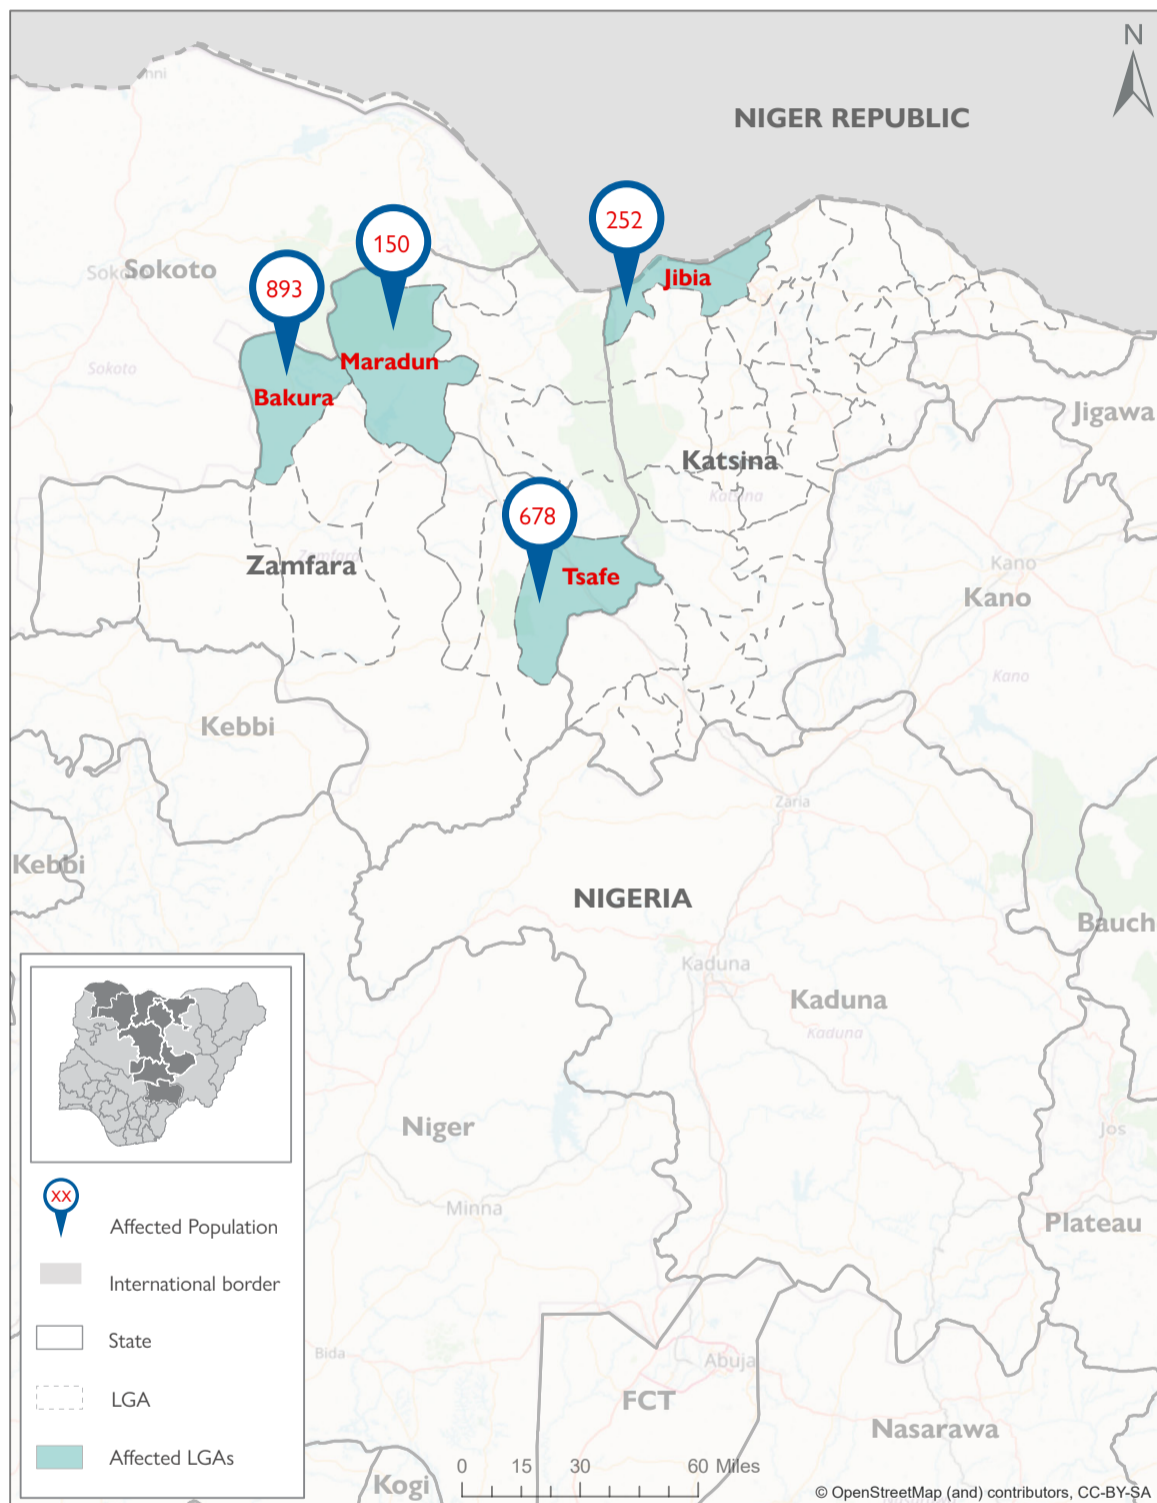

Affected Population:
1,973 Individuals

Damaged Shelters:
77

Casualties:
131

Movement Trigger:
Armed attacks

OVERVIEW

Nigeria's north-central and north-west zones are afflicted with a multidimensional crisis rooted in long-standing tensions between ethnic and religious groups and involves attacks by criminal groups and banditry/hirabah (such as kidnapping and grand larceny along major highways). During the past years, the crisis has accelerated because of the intensification of attacks and has resulted in widespread displacement across the region.

Between the 2nd and 8th of May 2022, armed clashes and banditry have led to new waves of population displacement. Following these events, rapid assessments were conducted by DTM (Displacement Tracking Matrix) field staff to inform the humanitarian community and government partners, and enable targeted response. Flash reports utilise direct observation and a broad network of key informants to gather representative data and collect information on the number, profile and immediate needs of affected populations.

During the assessment period, the DTM identified an estimated 1,973 individuals who were affected by the attacks. A total of 1,912 individuals were displaced to neighbouring wards in the LGAs Bakura, Maradun and Tsafe in Zamfara State and Jibia in Katsina State. A total of 131 casualties were reported, including 70 injuries and 61 fatalities.

GENDER (FIG. 1)

MOST NEEDED ASSISTANCE (FIG. 2)

AFFECTED LOCATIONS

The above map is for illustration purposes only. The depiction and use of boundaries, geographic names and related data shown are not warranted to be error-free nor do imply a judgment on the legal status of any territory, or any endorsement or acceptance of such boundaries by IOM.