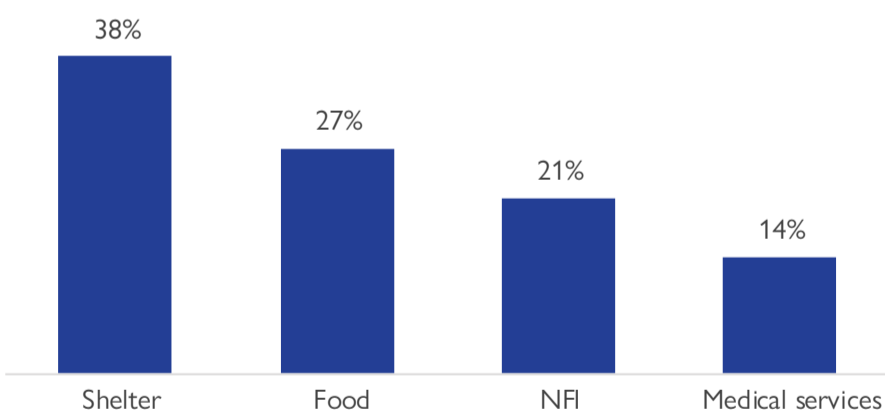

MOST NEEDED ASSISTANCE (FIG. 2)