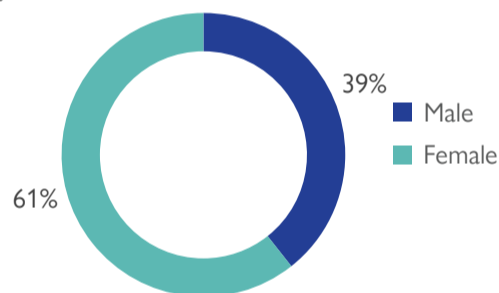

Casualties:
409

Movement Trigger:
Armed attacks

OVERVIEW

Nigeria's north-central and north-west zones are afflicted with a multidimensional crisis rooted in long-standing tensions between ethnic and religious groups and involves attacks by criminal groups and banditry/hirabah (such as kidnapping and grand larceny along major highways). During the past years, the crisis has accelerated because of the intensification of attacks and has resulted in widespread displacement across the region.

Between the 11th and 17th of April 2022, armed clashes and banditry have led to new waves of population displacement. Following these events, rapid assessments were conducted by DTM (Displacement Tracking Matrix) field staff to inform the humanitarian community and government partners, and enable targeted response. Flash reports utilise direct observation and a broad network of key informants to gather representative data and collect information on the number, profile and immediate needs of affected populations.

During the assessment period, the DTM identified an estimated 5,338 individuals who were affected by the attacks. A total of 5,187 individuals were displaced to neighbouring wards in the LGAs Guma, Logo and Tarka in Benue State, Kanam in Plateau State and Dange-Shuni and Wurno in Sokoto State. A total of 409 casualties were reported, including 258 injuries and 151 fatalities.

GENDER (FIG. 1)