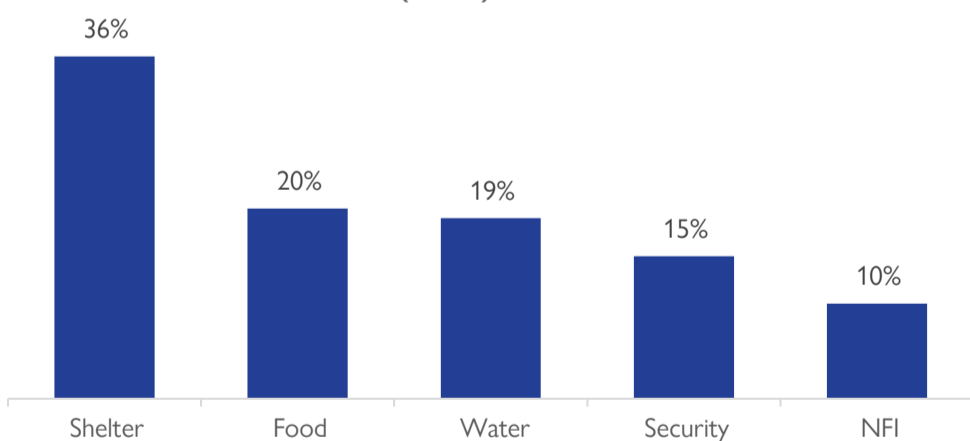

MOST NEEDED ASSISTANCE (FIG. 2)