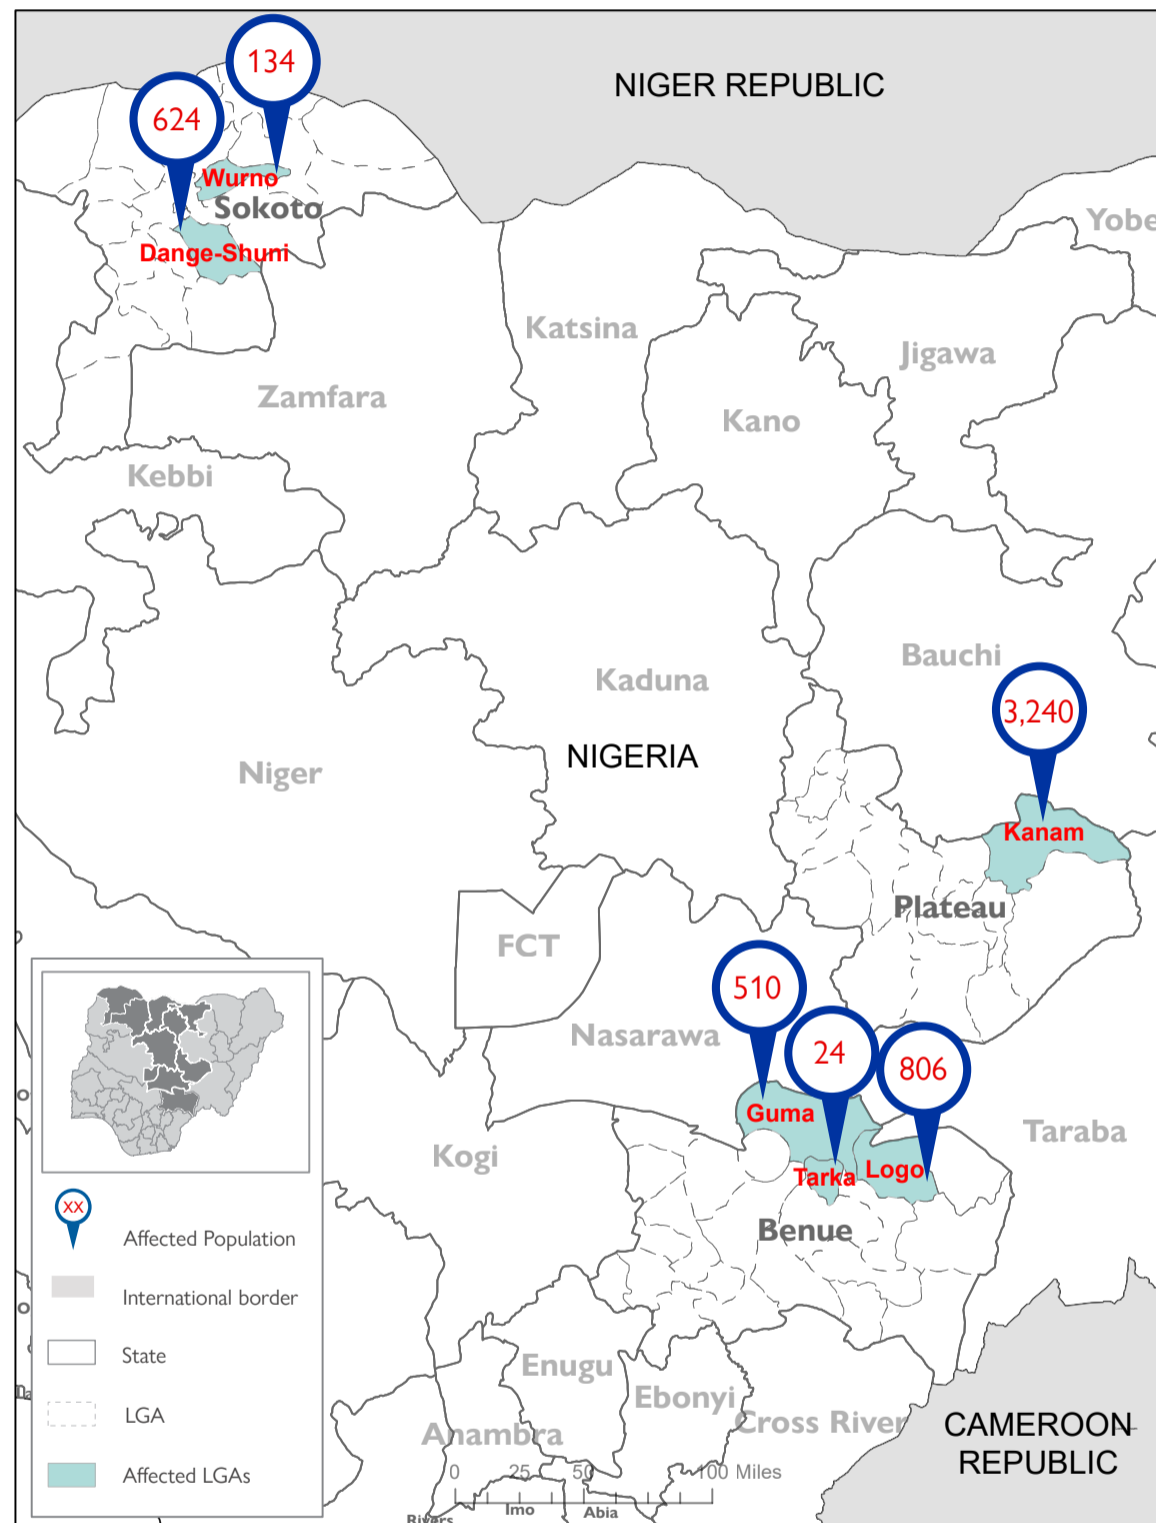

Affected Population:
5,338 Individuals

Damaged Shelters:
315

Casualties:
409

Movement Trigger:
Armed attacks

OVERVIEW

Nigeria's north-central and north-west zones are afflicted with a multidimensional crisis rooted in long-standing tensions between ethnic and religious groups and involves attacks by criminal groups and banditry/hirabah (such as kidnapping and grand larceny along major highways). During the past years, the crisis has accelerated because of the intensification of attacks and has resulted in widespread displacement across the region.

Between the 11th and 17th of April 2022, armed clashes and banditry have led to new waves of population displacement. Following these events, rapid assessments were conducted by DTM (Displacement Tracking Matrix) field staff to inform the humanitarian community and government partners, and enable targeted response. Flash reports utilise direct observation and a broad network of key informants to gather representative data and collect information on the number, profile and immediate needs of affected populations.

During the assessment period, the DTM identified an estimated 5,338 individuals who were affected by the attacks. A total of 5,187 individuals were displaced to neighbouring wards in the LGAs Guma, Logo and Tarka in Benue State, Kanam in Plateau State and Dange-Shuni and Wurno in Sokoto State. A total of 409 casualties were reported, including 258 injuries and 151 fatalities.

GENDER (FIG. 1)

MOST NEEDED ASSISTANCE (FIG. 2)

AFFECTED LOCATIONS

The above map is for illustration purposes only. The depiction and use of boundaries, geographic names and related data shown are not warranted to be error-free nor do imply a judgment on the legal status of any territory, or any endorsement or acceptance of such boundaries by IOM.