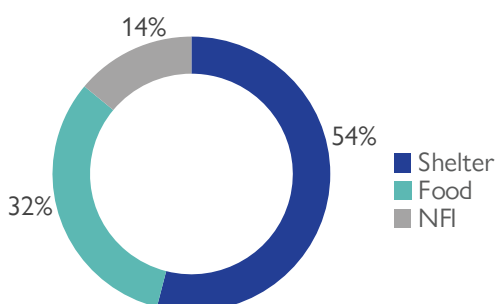

MOST NEEDED ASSISTANCE (FIG. 1)