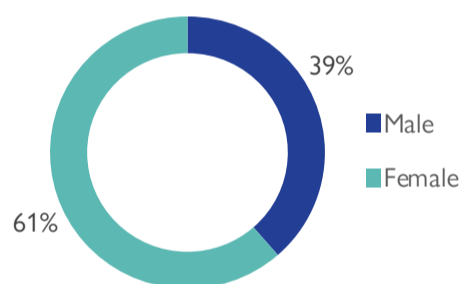

GENDER (FIG. 1)