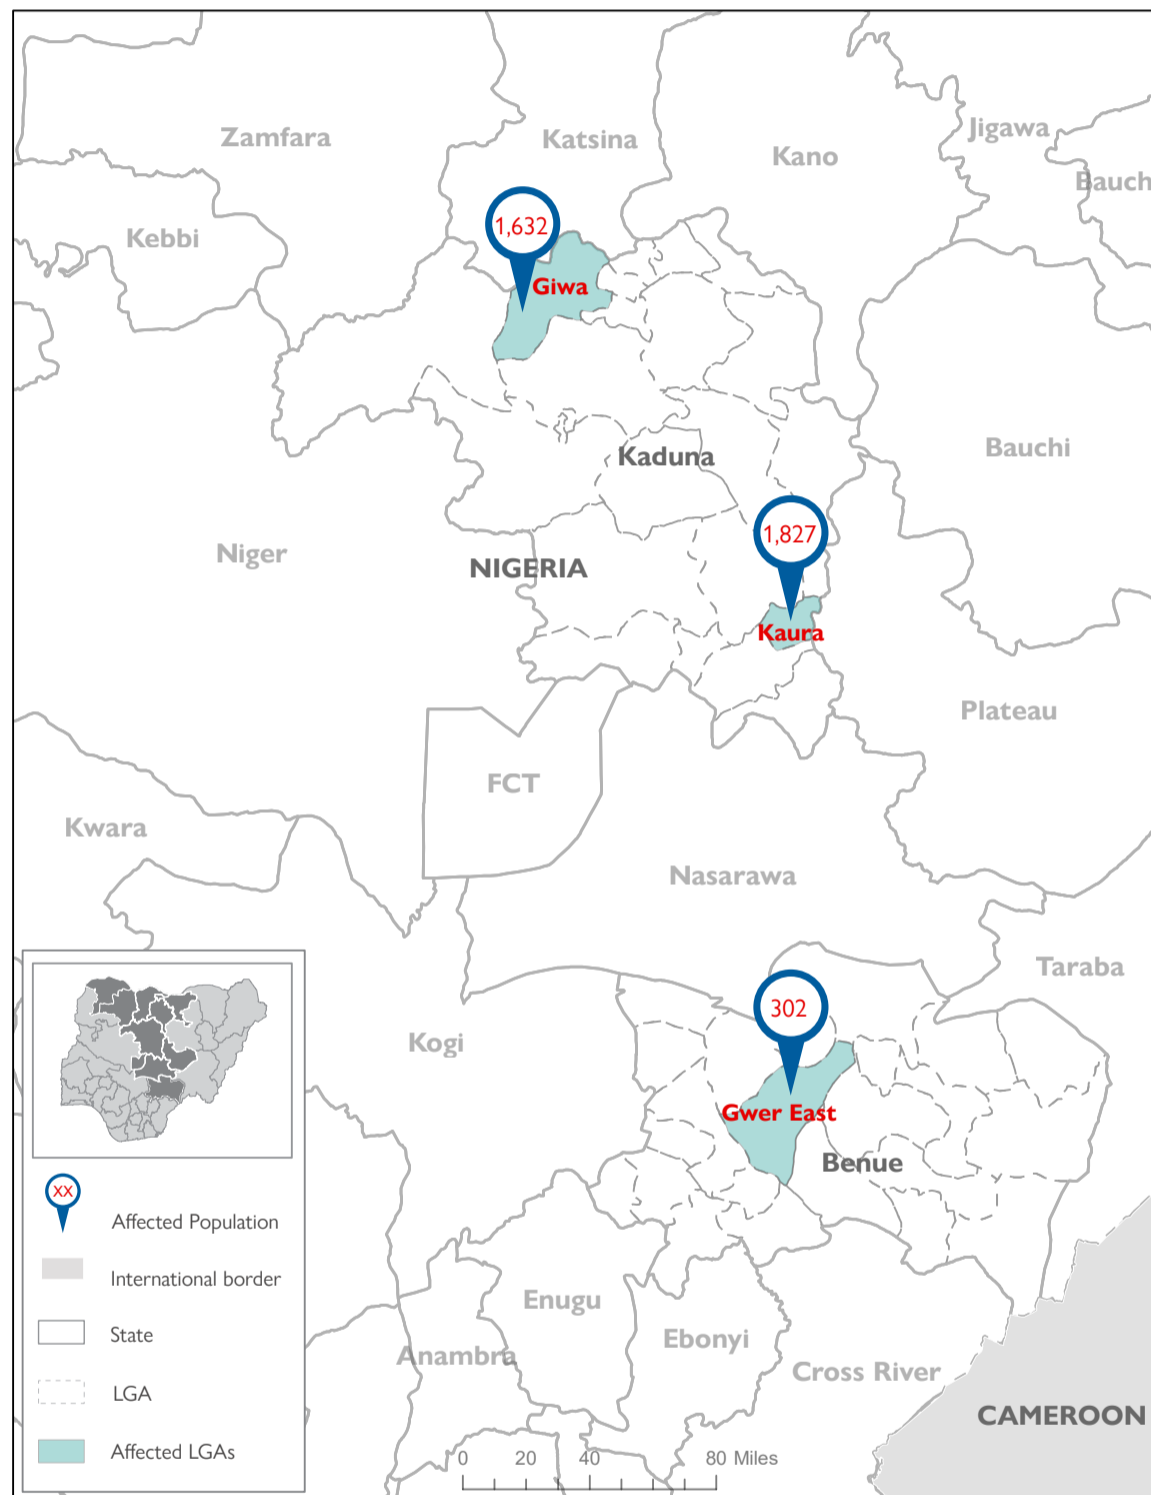

Affected Population:
3,761 Individuals

Damaged Shelters:
443

Casualties:
104

Movement Trigger:
Armed attacks

OVERVIEW

Nigeria's north-central and north-west zones are afflicted with a multidimensional crisis rooted in long-standing tensions between ethnic and religious groups and involves attacks by criminal groups and banditry/hirabah (such as kidnapping and grand larceny along major highways). During the past years, the crisis has accelerated because of the intensification of attacks and has resulted in widespread displacement across the region.

Between the 20th and 27th of March 2022, armed clashes and banditry have led to new waves of population displacement. Following these events, rapid assessments were conducted by DTM (Displacement Tracking Matrix) field staff to inform the humanitarian community and government partners, and enable targeted response. Flash reports utilise direct observation and a broad network of key informants to gather representative data and collect information on the number, profile and immediate needs of affected populations.

During the assessment period, the DTM identified an estimated 3,761 individuals who were affected by the attacks. A total of 3,686 individuals were displaced to neighbouring wards in the LGAs Giwa and Kaura in Kaduna State and Gwer East in Benue State. A total of 104 casualties were reported, including 29 injuries and 75 fatalities.

AFFECTED LOCATIONS

The above map is for illustration purposes only. The depiction and use of boundaries, geographic names and related data shown are not warranted to be error-free nor do imply a judgment on the legal status of any territory, or any endorsement or acceptance of such boundaries by IOM.