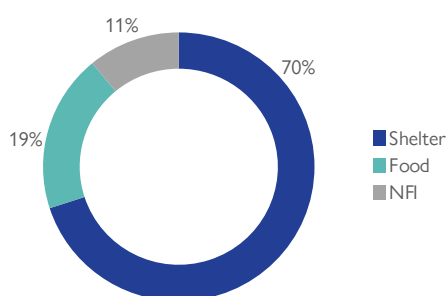

MOST NEEDED ASSISTANCE (FIG. 1)