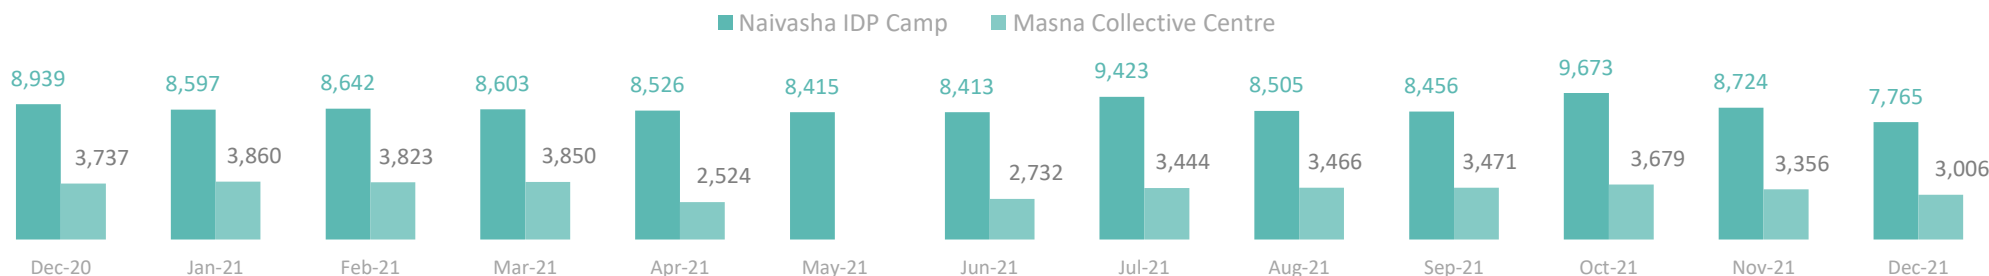

POPULATION COUNT: Naivasha IDP Camp & Masna Collective Centre

Data collection: December 2021

In December 2021, the monthly population count was conducted at **Masna Collective Centre** where **3,006 individuals / 684 households** were identified and **Naivasha IDP Camp** where **7,765 individuals / 1,981 households** were counted. The population of Naivasha IDP Camp decreased by 959 individuals as compared to November 2021.

Monthly population trends at Naivasha IDP Camp and Masna Collective Centre, December 2020 – December 2021

* DTM was unable to publish May 2021 population count figures for Masna Collective Centre due to operational constraints.

Population by zone and block, Naivasha IDP Camp (December 2021)

7,765 individuals

1,981 households

52% Zone A

28% Zone B

20% Zone C

Naivasha IDP Camp & Masna Collective Centre by age and sex (December 2021)

Naivasha IDP Camp : 7,765 individuals

Masna Collective Centre: 3,006 individuals

Methodology

Since biometric registrations or verifications are not feasible on a monthly basis, population counts remain the best possible tool to estimate the sites' populations. Population counts consist of DTM teams visiting each shelter of the site asking how many persons have slept there the previous night (sex and age disaggregated). This provides a snapshot of the population at the time of the count.