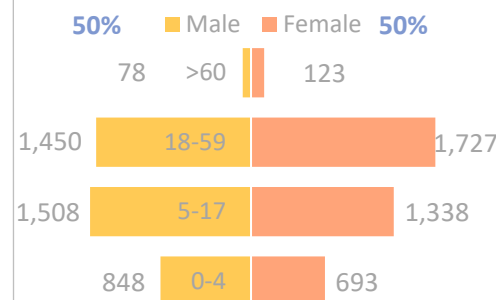

POPULATION COUNT: Naivasha IDP Camp & Masna Collective Centre

Data collection: December 2021

In December 2021, the monthly population count was conducted at **Masna Collective Centre** where **3,006 individuals / 684 households** were identified and **Naivasha IDP Camp** where **7,765 individuals / 1,981 households** were counted. The population of Naivasha IDP Camp decreased by 959 individuals as compared to November 2021.

Population by zone and block, Naivasha IDP Camp (December 2021)

7,765 individuals

1,981 households

52% Zone A

28% Zone B

20% Zone C

Naivasha IDP Camp & Masna Collective Centre by age and sex (December 2021)

Naivasha IDP Camp : 7,765 individuals

Masna Collective Centre: 3,006 individuals

Methodology

Since biometric registrations or verifications are not feasible on a monthly basis, population counts remain the best possible tool to estimate the sites' populations. Population counts consist of DTM teams visiting each shelter of the site asking how many persons have slept there the previous night (sex and age disaggregated). This provides a snapshot of the population at the time of the count.