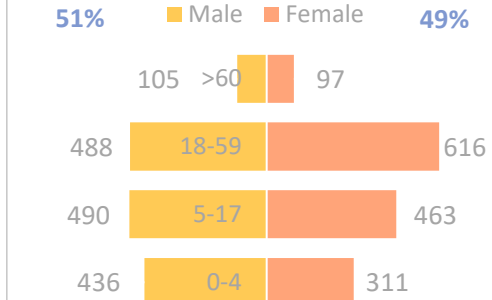

Population by zone and block, Naivasha IDP Camp (December 2021)

7,765 individuals

1,981 households

52% Zone A

28% Zone B

20% Zone C

Naivasha IDP Camp & Masna Collective Centre by age and sex (December 2021)

Naivasha IDP Camp : 7,765 individuals

Masna Collective Centre: 3,006 individuals

Methodology

Since biometric registrations or verifications are not feasible on a monthly basis, population counts remain the best possible tool to estimate the sites' populations. Population counts consist of DTM teams visiting each shelter of the site asking how many persons have slept there the previous night (sex and age disaggregated). This provides a snapshot of the population at the time of the count.