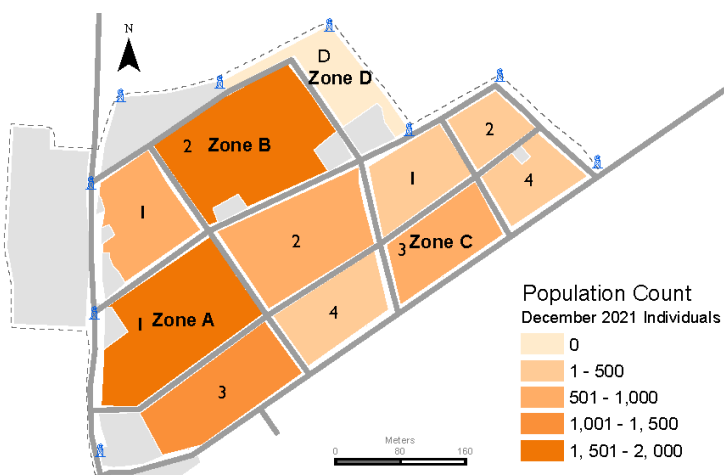

POPULATION COUNT: Naivasha IDP Camp & Masna Collective Centre

Data collection: December 2021

In December 2021, the monthly population count was conducted at **Masna Collective Centre** where **3,006 individuals / 684 households** were identified and **Naivasha IDP Camp** where **7,765 individuals / 1,981 households** were counted. The population of Naivasha IDP Camp decreased by 959 individuals as compared to November 2021.

Monthly population trends at Naivasha IDP Camp and Masna Collective Centre, December 2020 – December 2021

* DTM was unable to publish May 2021 population count figures for Masna Collective Centre due to operational constraints.

Population by zone and block, Naivasha IDP Camp (December 2021)

7,765 individuals

1,981 households

52% Zone A

28% Zone B

20% Zone C

Naivasha IDP Camp & Masna Collective Centre by age and sex (December 2021)

Naivasha IDP Camp : 7,765 individuals

Masna Collective Centre: 3,006 individuals

Methodology

Since biometric registrations or verifications are not feasible on a monthly basis, population counts remain the best possible tool to estimate the sites' populations. Population counts consist of DTM teams visiting each shelter of the site asking how many persons have slept there the previous night (sex and age disaggregated). This provides a snapshot of the population at the time of the count.