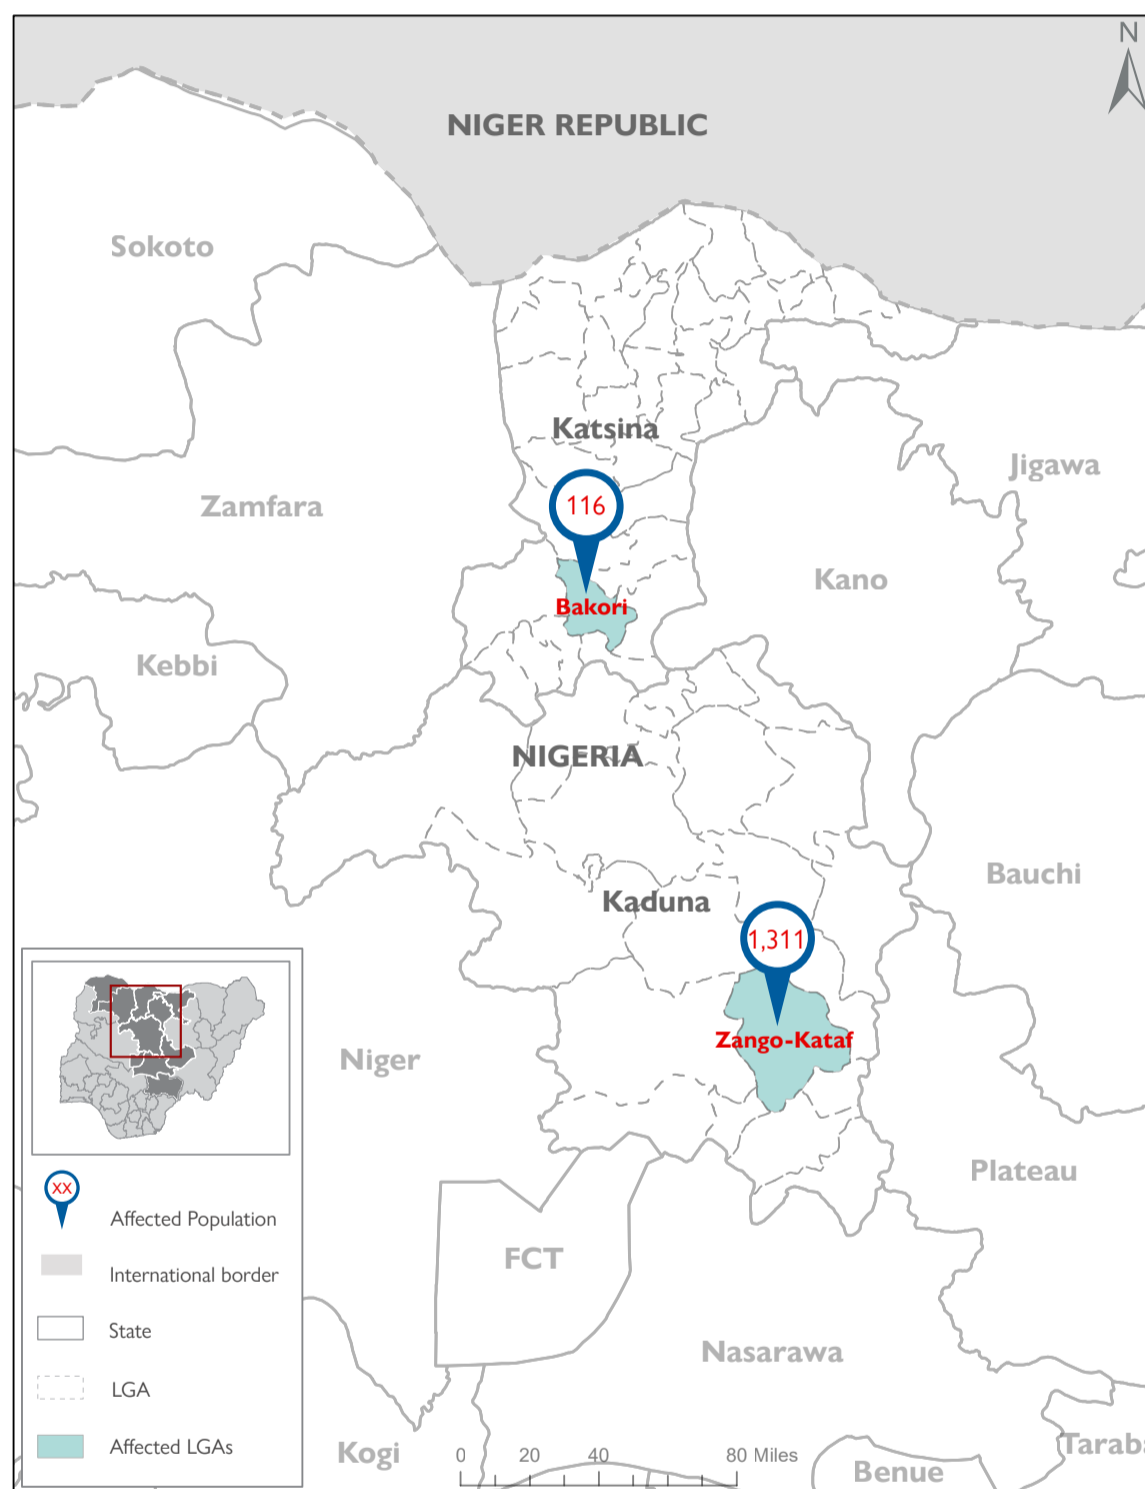

Affected Population:
1,427 Individuals

Damaged Shelters:
81

Casualties:
33

Movement Trigger:
Armed attacks

OVERVIEW

Nigeria's north-central and north-west zones are afflicted with a multidimensional crisis rooted in long-standing tensions between ethnic and religious groups and involves attacks by criminal groups and banditry/hirabah (such as kidnapping and grand larceny along major highways). During the past years, the crisis has accelerated because of the intensification of attacks and has resulted in widespread displacement across the region.

Between the 7th and 13th of February 2022, armed clashes between herders and farmers; and bandits and local communities have led to new waves of population displacement. Following these events, rapid assessments were conducted by DTM (Displacement Tracking Matrix) field staff to inform the humanitarian community and government partners, and enable targeted response. Flash reports utilise direct observation and a broad network of key informants to gather representative data and collect information on the number, profile and immediate needs of affected populations.

During the assessment period, the DTM identified an estimated 1,427 individuals who were affected by the attacks. A total of 1,406 individuals were displaced to neighbouring wards in the LGAs Bakori in Katsina State and Zangon Kataf in Kaduna State. A total of 33 casualties were reported, including 12 injuries and 21 fatalities.

GENDER (FIG. 1)

MOST NEEDED ASSISTANCE (FIG. 2)

AFFECTED LOCATIONS

The above map is for illustration purposes only. The depiction and use of boundaries, geographic names and related data shown are not warranted to be error-free nor do imply a judgment on the legal status of any territory, or any endorsement or acceptance of such boundaries by IOM.