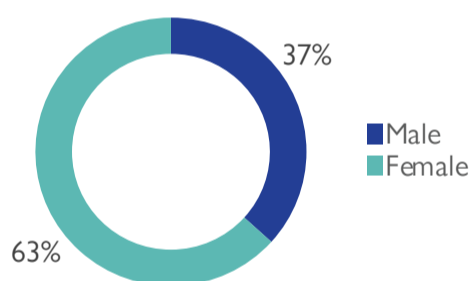

Movement Trigger:
Armed attacks

OVERVIEW

Nigeria's north-central and north-west zones are afflicted with a multidimensional crisis rooted in long-standing tensions between ethnic and religious groups and involves attacks by criminal groups and banditry/hirabah (such as kidnapping and grand larceny along major highways). During the past years, the crisis has accelerated because of the intensification of attacks and has resulted in widespread displacement across the region.

Between the 7th and 13th of February 2022, armed clashes between herders and farmers; and bandits and local communities have led to new waves of population displacement. Following these events, rapid assessments were conducted by DTM (Displacement Tracking Matrix) field staff to inform the humanitarian community and government partners, and enable targeted response. Flash reports utilise direct observation and a broad network of key informants to gather representative data and collect information on the number, profile and immediate needs of affected populations.

During the assessment period, the DTM identified an estimated 1,427 individuals who were affected by the attacks. A total of 1,406 individuals were displaced to neighbouring wards in the LGAs Bakori in Katsina State and Zangon Kataf in Kaduna State. A total of 33 casualties were reported, including 12 injuries and 21 fatalities.

GENDER (FIG. 1)