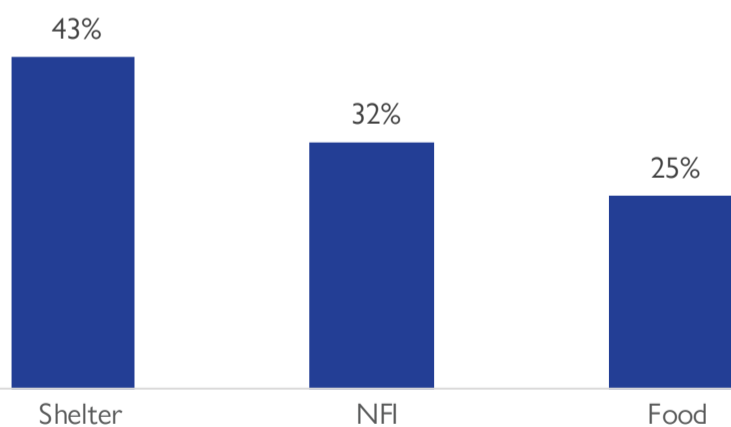

MOST NEEDED ASSISTANCE (FIG. 2)