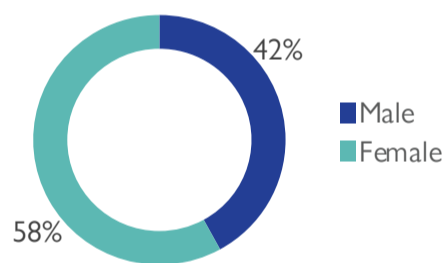

Between the 24th and 30rd of January 2022, armed clashes between herders and farmers; and bandits and local communities have led to new waves of population displacement. Following these events, rapid assessments were conducted by DTM (Displacement Tracking Matrix) field staff to inform the humanitarian community and government partners, and enable targeted response. Flash reports utilise direct observation and a broad network of key informants to gather representative data and collect information on the number, profile and immediate needs of affected populations.

During the assessment period, the DTM identified an estimated number of 6,051 individuals who were affected by the attacks. A total of 6,027 individuals were displaced to neighbouring wards in the LGAs Kauru and Zangon kataf in Kaduna State, Batsari, Faskari and Sabuwa in Katsina State, and Gusau in Zamfara State. A total of 127 casualties were reported, including 103 injuries and 24 fatalities.

GENDER (FIG. 1)