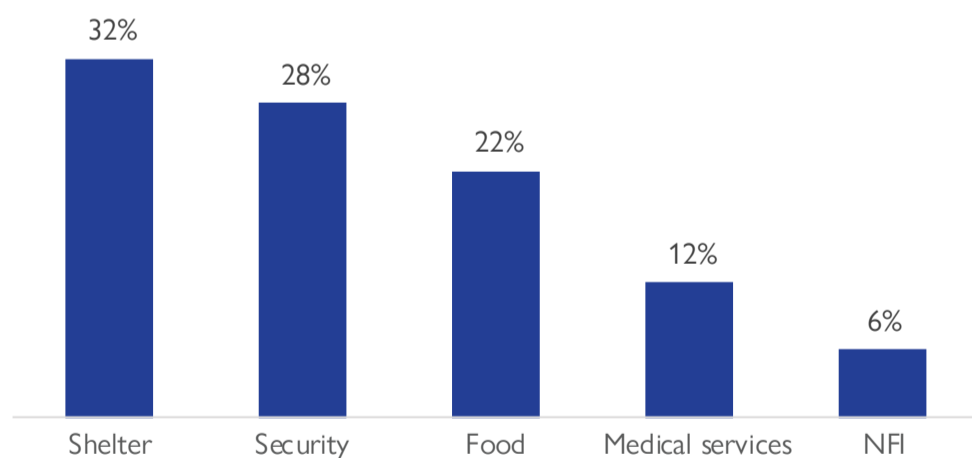

MOST NEEDED ASSISTANCE (FIG. 2)