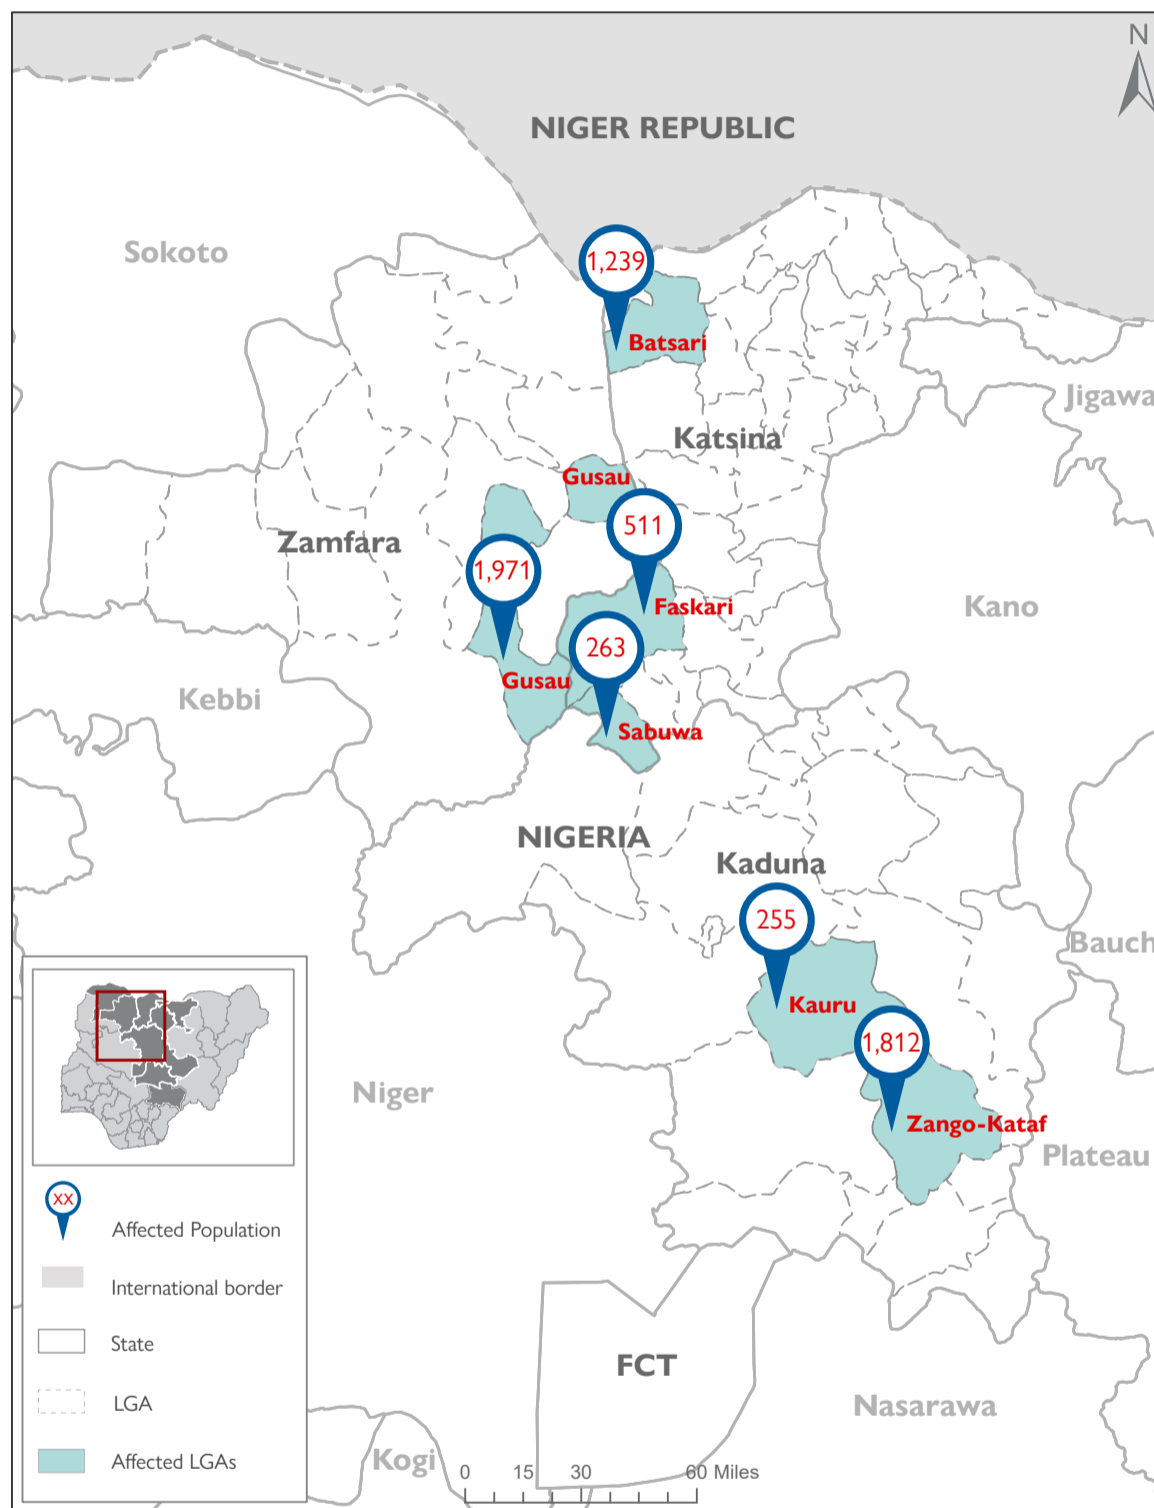

Affected Population:
6,051 Individuals

Damaged Shelters:
81

Casualties:
127

Movement Trigger:
Armed attacks

OVERVIEW

Nigeria's north-central and north-west zones are afflicted with a multidimensional crisis rooted in long-standing tensions between ethnic and religious groups and involves attacks by criminal groups and banditry/hirabah (such as kidnapping and grand larceny along major highways). During the past years, the crisis has accelerated because of the intensification of attacks and has resulted in widespread displacement across the region.

Between the 24th and 30rd of January 2022, armed clashes between herders and farmers; and bandits and local communities have led to new waves of population displacement. Following these events, rapid assessments were conducted by DTM (Displacement Tracking Matrix) field staff to inform the humanitarian community and government partners, and enable targeted response. Flash reports utilise direct observation and a broad network of key informants to gather representative data and collect information on the number, profile and immediate needs of affected populations.

During the assessment period, the DTM identified an estimated number of 6,051 individuals who were affected by the attacks. A total of 6,027 individuals were displaced to neighbouring wards in the LGAs Kauru and Zangon kataf in Kaduna State, Batsari, Faskari and Sabuwa in Katsina State, and Gusau in Zamfara State. A total of 127 casualties were reported, including 103 injuries and 24 fatalities.

GENDER (FIG. 1)

MOST NEEDED ASSISTANCE (FIG. 2)

AFFECTED LOCATIONS

The above map is for illustration purposes only. The depiction and use of boundaries, geographic names and related data shown are not warranted to be error-free nor do imply a judgment on the legal status of any territory, or any endorsement or acceptance of such boundaries by IOM.