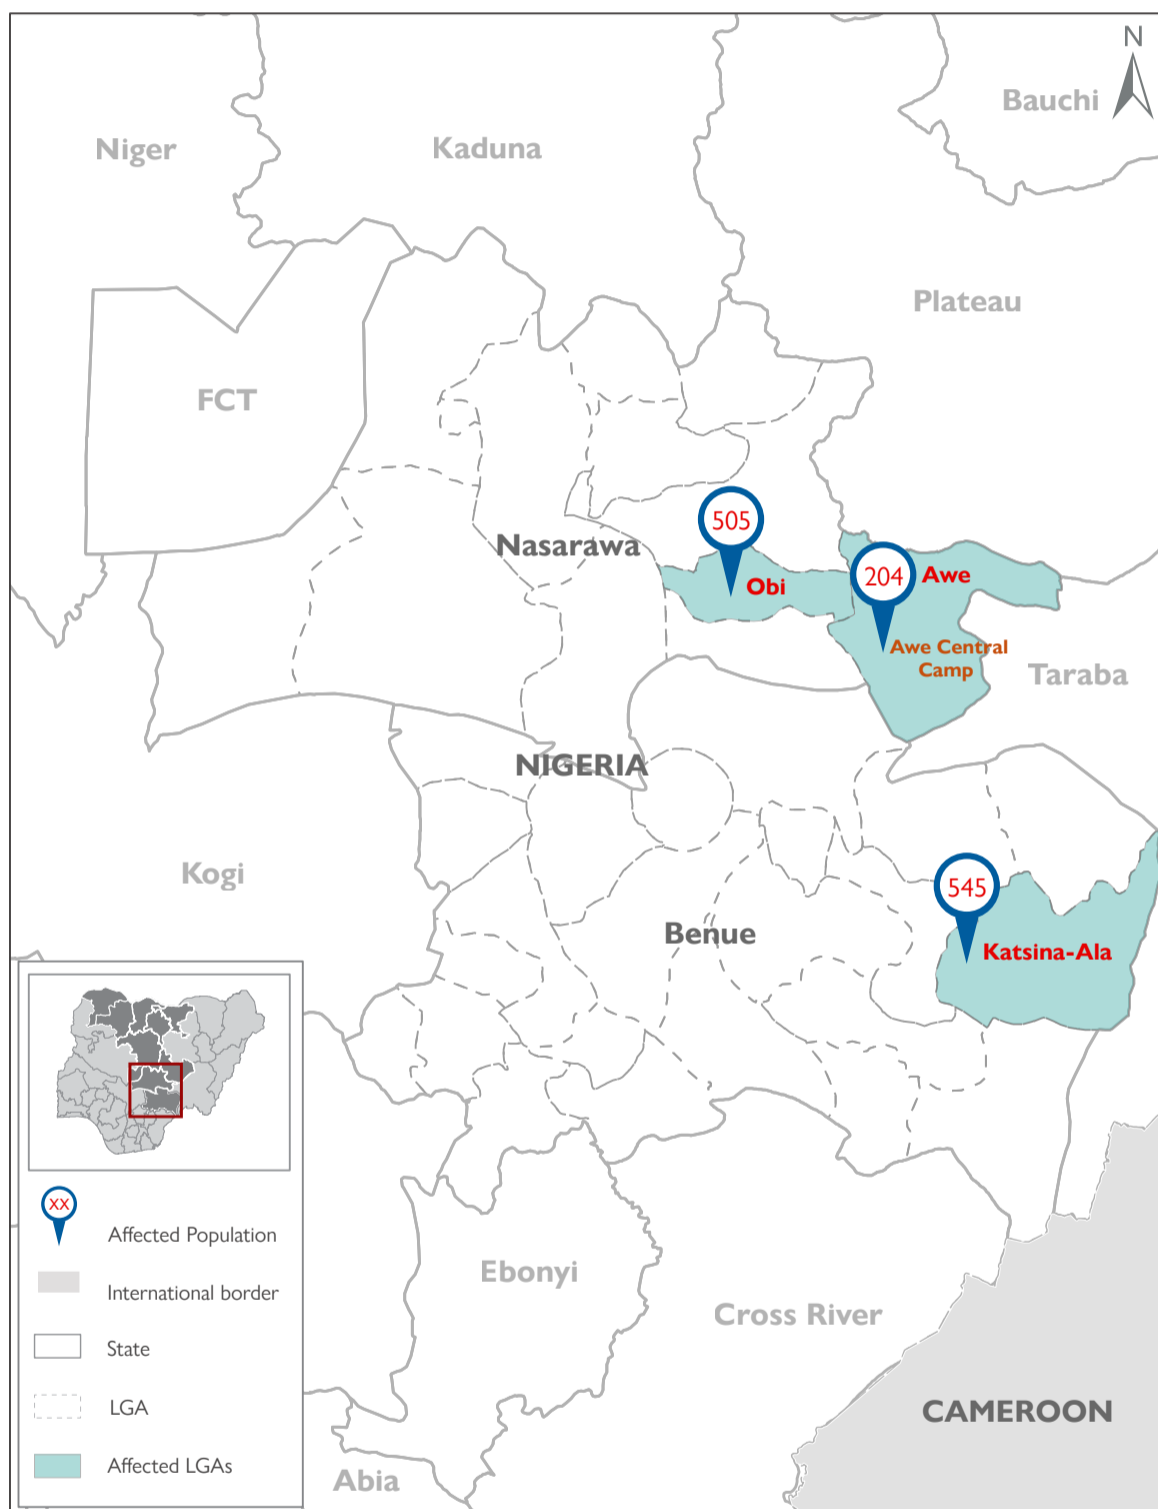

Affected Population:
1,254 Individuals

Damaged Shelters:
91

Casualties:
64

Movement Trigger:
Armed attacks

OVERVIEW

Nigeria's north-central and north-west zones are afflicted with a multidimensional crisis that is rooted in long-standing tensions between ethnic and religious groups and involves attacks by criminal groups and banditry/hirabah (such as kidnapping and grand larceny along major highways). The crisis has accelerated during the past years because of the intensification of attacks and has resulted in widespread displacement across the region.

Between 20 and 26 December 2021, armed clashes between herdsmen and farmers; and bandits and local communities have led to new waves of population displacement. Following these events, rapid assessments were conducted by DTM (Displacement Tracking Matrix) field staff with the purpose of informing the humanitarian community and government partners, and enable targeted response. Flash reports utilise direct observation and a broad network of key informants to gather representative data and collect information on the number, profile and immediate needs of affected populations.

During the assessment period, the DTM identified an estimated number of 1,254 individuals who were affected by the attacks. A total of 1,234 individuals were displaced to neighbouring wards in the LGA Katsina-Ala in Benue State. Incidents in the state of Nasarawa resulted in population displacement within the LGAs Obi and Awe. A total of 64 casualties were reported, including 44 injuries and 20 fatalities.

GENDER (FIG. 1)

MOST NEEDED ASSISTANCE (FIG. 2)

AFFECTED LOCATIONS

The map is for illustration purposes only. The depiction and use of boundaries, geographic names and related data shown are not warranted to be error free nor do they imply judgment on the legal status of any territory, or any endorsement or acceptance of such boundaries by IOM.