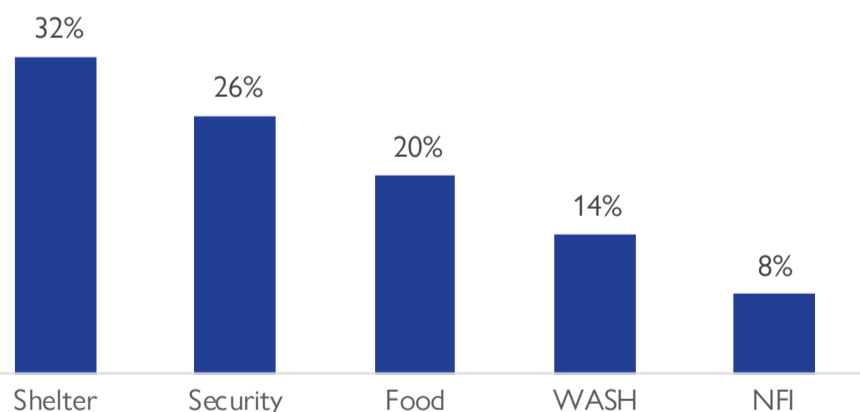

MOST NEEDED ASSISTANCE (FIG. 2)