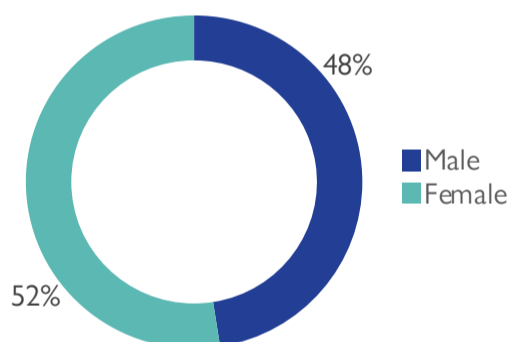

Between 20 and 26 December 2021, armed clashes between herdsmen and farmers; and bandits and local communities have led to new waves of population displacement. Following these events, rapid assessments were conducted by DTM (Displacement Tracking Matrix) field staff with the purpose of informing the humanitarian community and government partners, and enable targeted response. Flash reports utilise direct observation and a broad network of key informants to gather representative data and collect information on the number, profile and immediate needs of affected populations.

During the assessment period, the DTM identified an estimated number of 1,254 individuals who were affected by the attacks. A total of 1,234 individuals were displaced to neighbouring wards in the LGA Katsina-Ala in Benue State. Incidents in the state of Nasarawa resulted in population displacement within the LGAs Obi and Awe. A total of 64 casualties were reported, including 44 injuries and 20 fatalities.

GENDER (FIG. 1)