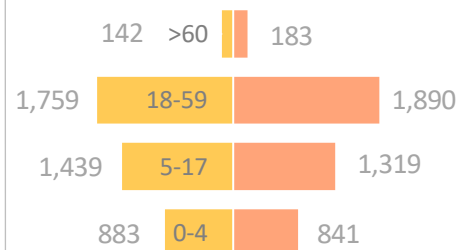

Population by zone and block, Naivasha IDP Camp (September 2021)

8,456 individuals
2,421 households

55% Zone A
26% Zone B
19% Zone C

Naivasha IDP Camp & Masna Collective Centre by age and sex (September 2021)

Naivasha IDP Camp : 8,456 individuals

49% Male **51%** Female

Masna Collective Centre: 3,471 individuals

49% Male **51%** Female

Methodology

Since biometric registrations or verifications are not feasible on a monthly basis, population counts remain the best possible tool to estimate the sites' populations. Population counts consist of DTM teams visiting each shelter of the site asking how many persons have slept there the previous night (sex and age disaggregated). This provides a snapshot of the population at the time of the count.