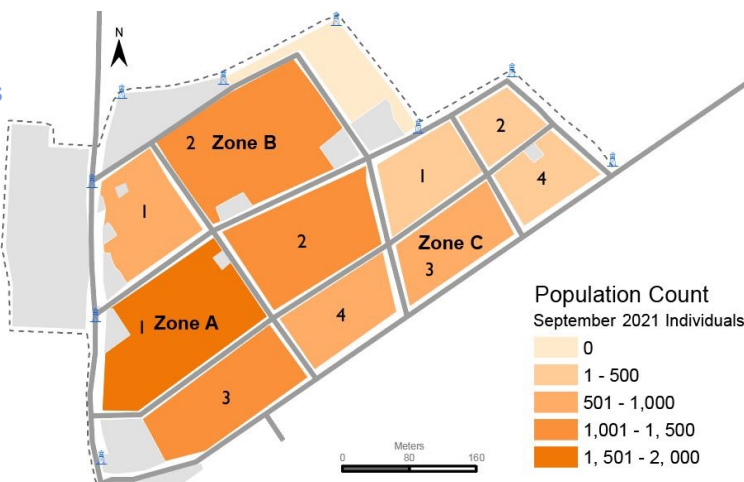

POPULATION COUNT: Naivasha IDP Camp & Masna Collective Centre

Data collection September 2021

In September 2021, the monthly population count was conducted at **Masna Collective Centre** where **3,471 individuals / 926 households** were identified and **Naivasha IDP Camp** where **8,456 individuals / 2,421 households** were counted. The population of Naivasha IDP Camp marginally decreased by 49 individuals since August 2021.

Monthly population trends at Naivasha IDP Camp and Masna Collective Centre, June 2020 – September 2021

* DTM was unable to publish May 2021 population count figures for Masna Collective Centre due to operational constraints.

Population by zone and block, Naivasha IDP Camp (September 2021)

8,456 individuals
2,421 households

55% Zone A
26% Zone B
19% Zone C

Naivasha IDP Camp & Masna Collective Centre by age and sex (September 2021)

Naivasha IDP Camp : 8,456 individuals

49% Male **51%** Female

Masna Collective Centre: 3,471 individuals

49% Male **51%** Female

Methodology

Since biometric registrations or verifications are not feasible on a monthly basis, population counts remain the best possible tool to estimate the sites' populations. Population counts consist of DTM teams visiting each shelter of the site asking how many persons have slept there the previous night (sex and age disaggregated). This provides a snapshot of the population at the time of the count.