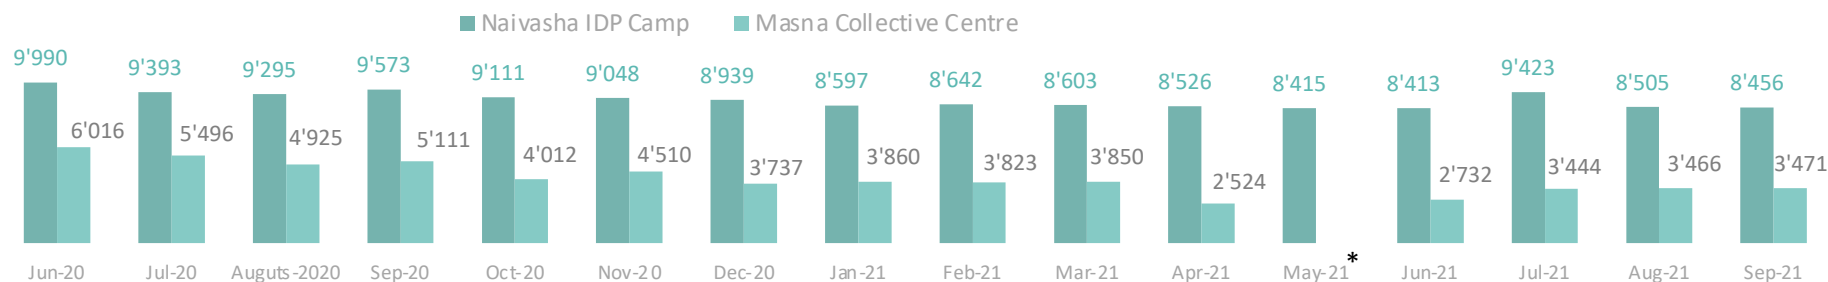

POPULATION COUNT: Naivasha IDP Camp & Masna Collective Centre

Data collection September 2021

In September 2021, the monthly population count was conducted at **Masna Collective Centre** where **3,471 individuals / 926 households** were identified and **Naivasha IDP Camp** where **8,456 individuals / 2,421 households** were counted. The population of Naivasha IDP Camp marginally decreased by 49 individuals since August 2021.

Monthly population trends at Naivasha IDP Camp and Masna Collective Centre, June 2020 – September 2021

* DTM was unable to publish May 2021 population count figures for Masna Collective Centre due to operational constraints.

Population by zone and block, Naivasha IDP Camp (September 2021)

8,456 individuals
2,421 households

55% Zone A
26% Zone B
19% Zone C

Naivasha IDP Camp & Masna Collective Centre by age and sex (September 2021)

Naivasha IDP Camp : 8,456 individuals

49% Male **51%** Female

Masna Collective Centre: 3,471 individuals

49% Male **51%** Female

Methodology

Since biometric registrations or verifications are not feasible on a monthly basis, population counts remain the best possible tool to estimate the sites' populations. Population counts consist of DTM teams visiting each shelter of the site asking how many persons have slept there the previous night (sex and age disaggregated). This provides a snapshot of the population at the time of the count.