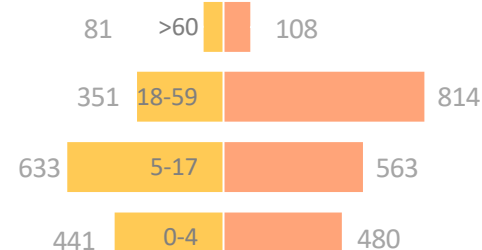

Population by zone and block, Naivasha IDP Camp (September 2021)

8,456 individuals
2,421 households

55% Zone A
26% Zone B
19% Zone C

Naivasha IDP Camp & Masna Collective Centre by age and sex (September 2021)

Naivasha IDP Camp : 8,456 individuals

49% Male **51%** Female

Masna Collective Centre: 3,471 individuals

49% Male **51%** Female

Methodology

Since biometric registrations or verifications are not feasible on a monthly basis, population counts remain the best possible tool to estimate the sites' populations. Population counts consist of DTM teams visiting each shelter of the site asking how many persons have slept there the previous night (sex and age disaggregated). This provides a snapshot of the population at the time of the count.