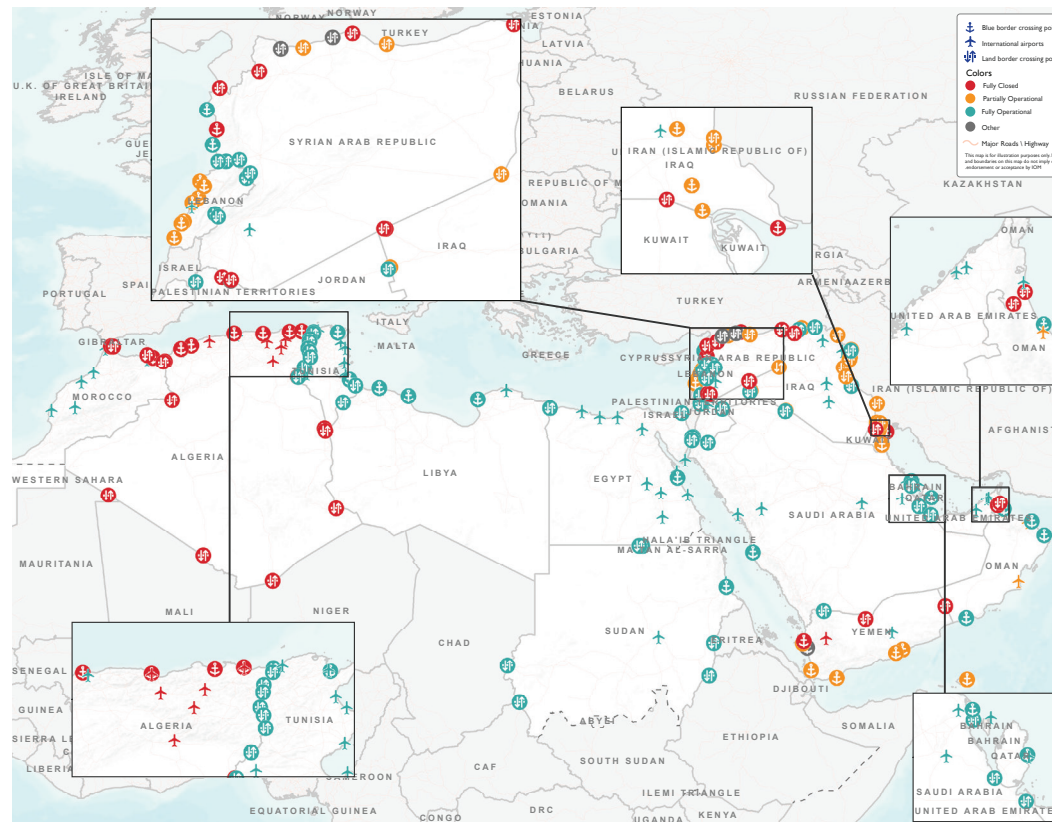

Deaths

About 60 per cent of all PoEs (air, land, and sea) in the MENA region are now > fully operational and imposing no restrictions. There are six countries that still have national emergency in place.

Overview of monitored international airports, land border crossing points and blue border crossing points in MENA

International Airports

Land Border Crossing Points

Blue Border Crossing Points

17

Countries

225

Official Points of Entry

106

Land Border Crossing Points

69

International Airports

50

Blue Border Crossing Points

International points of entry (PoEs) analysis