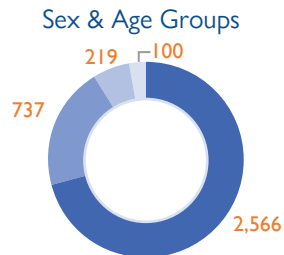

NON-YEMENI MIGRANT ARRIVALS

Men 71% | Women 20% | Boys 6% | Girls 3%

Ethiopians 91% | Somalis 8% | Syrians 1%