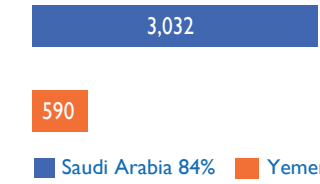

Disclaimer: This map is for illustration purposes only. Names and boundaries on this map do not imply official endorsement or acceptance by IOM.

NON-YEMENI MIGRANT ARRIVALS

Men 71% | Women 20% | Boys 6% | Girls 3%

Ethiopians 91% | Somalis 8% | Syrians 1%

Migrants by Country of Departure

Djibouti 53% | Somalia 47%

Total Migrants per Month, by Nationality

Migrants by Country of Destination

Saudi Arabia 84% | Yemen 16%