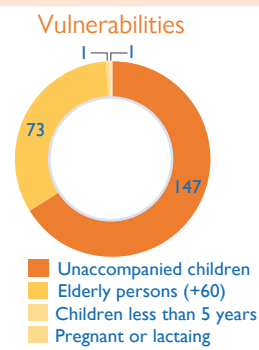

Ethiopians 91% | Somalis 8% | Syrians 1%

Migrants by Country of Departure

Djibouti 53% | Somalia 47%

Total Migrants per Month, by Nationality

Migrants by Country of Destination

Saudi Arabia 84% | Yemen 16%

Migrants by Nationality and FMPs

Ethiopians | Somalis | Syrians

YEMENI RETURNEES

Men 96.4% | Women 0.6% | Boys 2.8% | Girls 0.2%

Unaccompanied children 73 | Elderly persons (+60) 1 | Children less than 5 years 147 | Pregnant or lactating 1