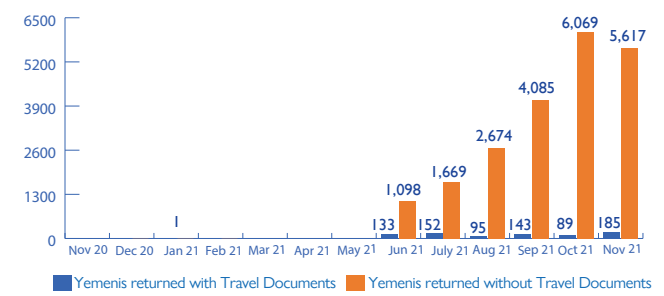

Number of Returnees by Travel Documents and Month

Yemenis returned with Travel Documents | Yemenis returned without Travel Documents