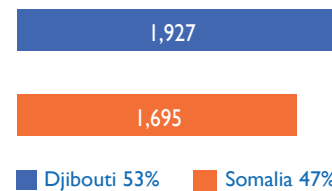

In November 2021, IOM Yemen DTM estimates that 3,622 migrants entered Yemen, compared to 4,300 migrants in October 2021. The decrease in the number of migrants in November comparing to October is due to tight restrictions on maritime borders on Yemen. DTM estimates that 5,802 Yemeni nationals returned from KSA during the month of November 2021, compared to 6,158 in October and 4,228 Yemenis in September 2021. During the period between 1 January and 30 November 2021, an estimated 24,002 migrants and 22,010 Yemenis arrived in Yemen.

Disclaimer: This map is for illustration purposes only. Names and boundaries on this map do not imply official endorsement or acceptance by IOM.

NON-YEMENI MIGRANT ARRIVALS

Men 71% | Women 20% | Boys 6% | Girls 3%

Ethiopians 91% | Somalis 8% | Syrians 1%

Migrants by Country of Departure

Djibouti 53% | Somalia 47%

Total Migrants per Month, by Nationality

Migrants by Country of Destination

Saudi Arabia 84% | Yemen 16%