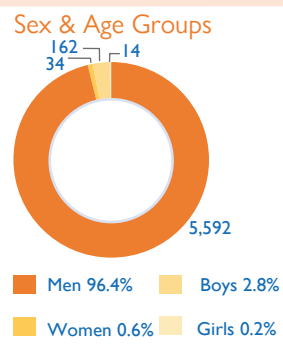

YEMENI RETURNEES

Men 96.4% | Women 0.6% | Boys 2.8% | Girls 0.2%