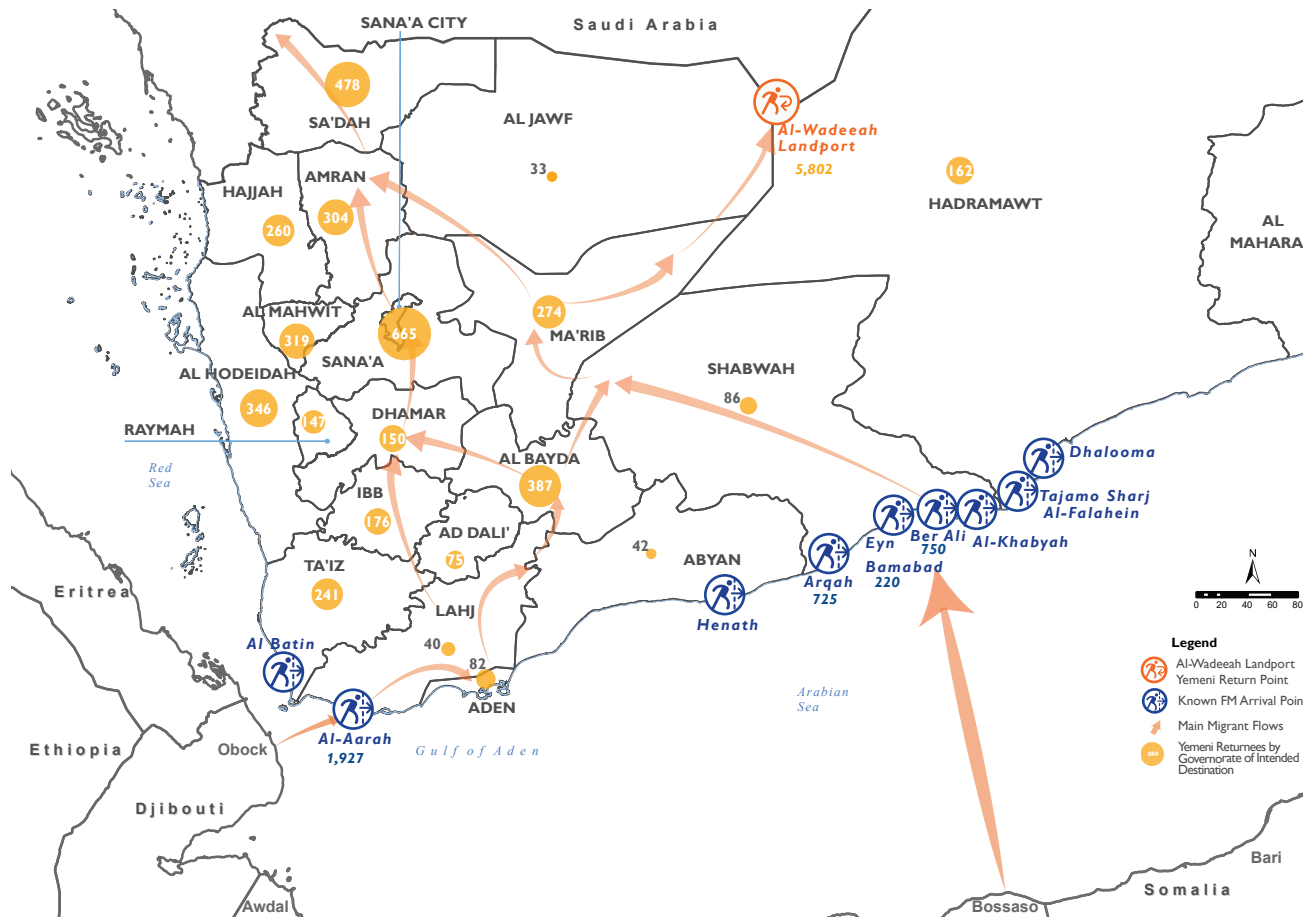

NON-YEMENI MIGRANT ARRIVALS AND YEMENI RETURNEES IN NOVEMBER 2021

3,622 Migrants | 5,802 Yemeni Returnee

IOM Yemen DTM's Flow Monitoring Registry (FMR) monitors migrant arrival on the southern coastal border and Yemeni return locations on Yemen's northern border with the Kingdom of Saudi Arabia (KSA). Enumerators placed at Flow Monitoring Points (FMPs) record arrivals of migrants and returning Yemeni nationals in order to identify different patterns of migration, and to provide quantitative estimates to help define the population of irregular migrants entering the country. FMR is not representative of all flows in Yemen and should be understood as only indicative of the individuals recorded at FMPs during the time frame indicated. Access constraints limit the ability to collect data at some migrant arrival points.

In November 2021, IOM Yemen DTM estimates that 3,622 migrants entered Yemen, compared to 4,300 migrants in October 2021. The decrease in the number of migrants in November comparing to October is due to tight restrictions on maritime borders on Yemen. DTM estimates that 5,802 Yemeni nationals returned from KSA during the month of November 2021, compared to 6,158 in October and 4,228 Yemenis in September 2021. During the period between 1 January and 30 November 2021, an estimated 24,002 migrants and 22,010 Yemenis arrived in Yemen.

Disclaimer: This map is for illustration purposes only. Names and boundaries on this map do not imply official endorsement or acceptance by IOM.

NON-YEMENI MIGRANT ARRIVALS

Men 71% | Women 20% | Boys 6% | Girls 3%

Ethiopians 91% | Somalis 8% | Syrians 1%

Migrants by Country of Departure

Djibouti 53% | Somalia 47%

Total Migrants per Month, by Nationality

Migrants by Country of Destination

Saudi Arabia 84% | Yemen 16%