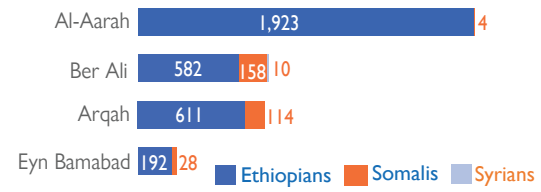

Disclaimer: This map is for illustration purposes only. Names and boundaries on this map do not imply official endorsement or acceptance by IOM.

NON-YEMENI MIGRANT ARRIVALS

Men 71% | Women 20% | Boys 6% | Girls 3%

Ethiopians 91% | Somalis 8% | Syrians 1%

Migrants by Country of Departure

Djibouti 53% | Somalia 47%

Total Migrants per Month, by Nationality

Migrants by Country of Destination

Saudi Arabia 84% | Yemen 16%

Migrants by Nationality and FMPs

Ethiopians | Somalis | Syrians

YEMENI RETURNEES

Men 96.4% | Women 0.6% | Boys 2.8% | Girls 0.2%

Unaccompanied children 73 | Elderly persons (+60) 1 | Children less than 5 years 147 | Pregnant or lactating 1