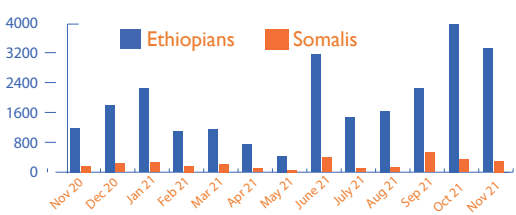

In November 2021, IOM Yemen DTM estimates that 3,622 migrants entered Yemen, compared to 4,300 migrants in October 2021. The decrease in the number of migrants in November comparing to October is due to tight restrictions on maritime borders on Yemen. DTM estimates that 5,802 Yemeni nationals returned from KSA during the month of November 2021, compared to 6,158 in October and 4,228 Yemenis in September 2021. During the period between 1 January and 30 November 2021, an estimated 24,002 migrants and 22,010 Yemenis arrived in Yemen.

Disclaimer: This map is for illustration purposes only. Names and boundaries on this map do not imply official endorsement or acceptance by IOM.

NON-YEMENI MIGRANT ARRIVALS

Men 71% | Women 20% | Boys 6% | Girls 3%

Ethiopians 91% | Somalis 8% | Syrians 1%

Migrants by Country of Departure

Djibouti 53% | Somalia 47%

Total Migrants per Month, by Nationality

Migrants by Country of Destination

Saudi Arabia 84% | Yemen 16%