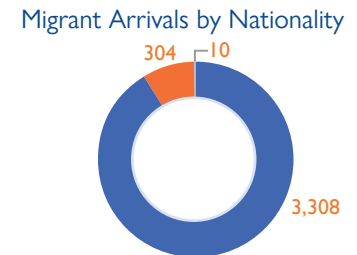

NON-YEMENI MIGRANT ARRIVALS

Men 71% | Women 20% | Boys 6% | Girls 3%

Ethiopians 91% | Somalis 8% | Syrians 1%