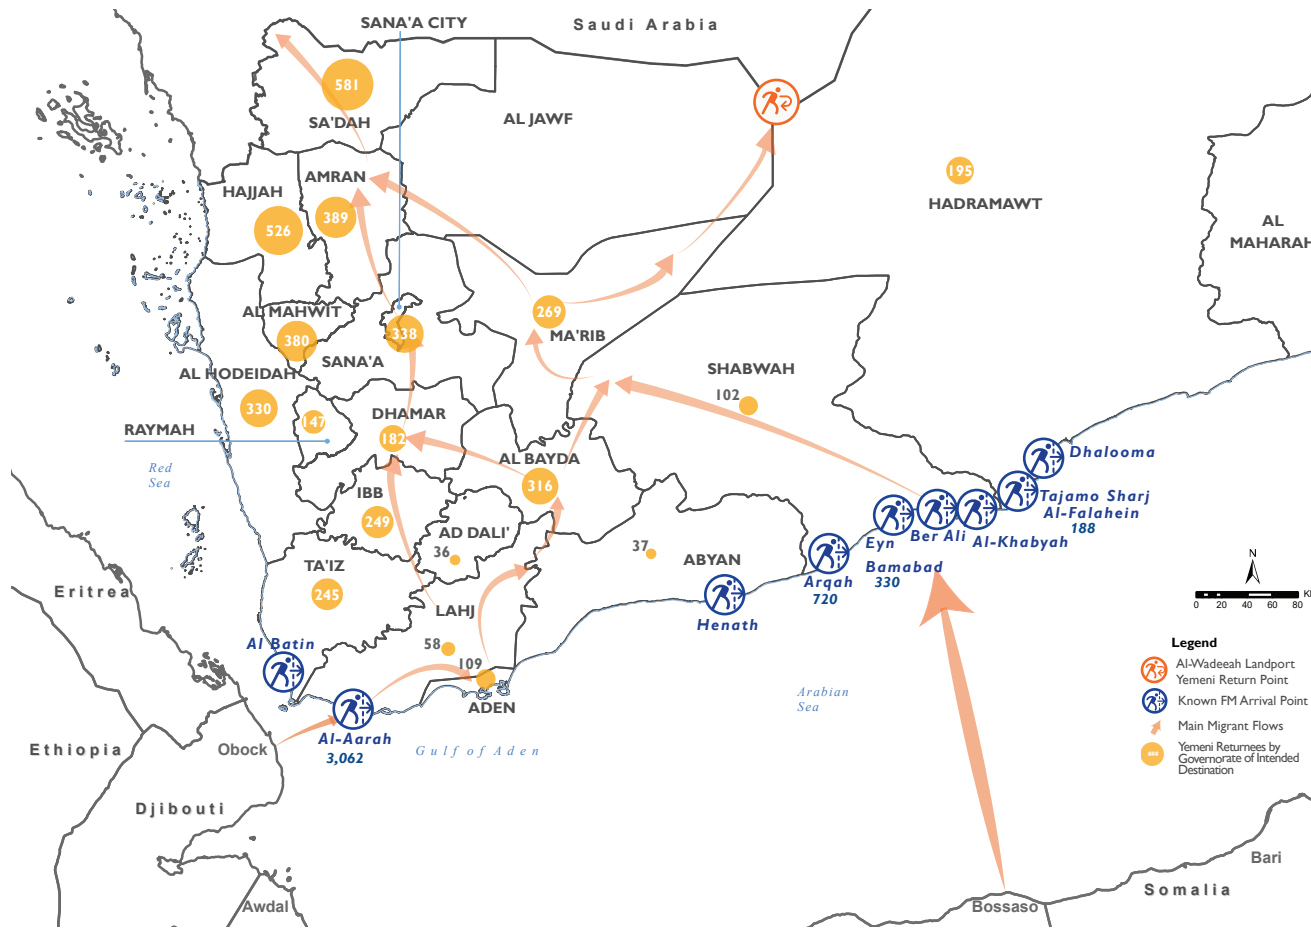

NON-YEMENI MIGRANT ARRIVALS AND YEMENI RETURNEES IN OCTOBER 2021

4,300 Migrants | 6,158 Yemeni Returnee

IOM Yemen DTM's Flow Monitoring Registry (FMR) monitors migrant arrival on the southern coastal border and Yemeni return locations on Yemen's northern border with the Kingdom of Saudi Arabia (KSA). Enumerators placed at Flow Monitoring Points (FMPs) record arrivals of migrants and returning Yemeni nationals in order to identify different patterns of migration, and to provide quantitative estimates to help define the population of irregular migrants entering the country. FMR is not representative of all flows in Yemen and should be understood as only indicative of the individuals recorded at FMPs during the time frame indicated. Access constraints limit the ability to collect data at some migrant arrival points.

In October 2021, IOM Yemen DTM estimates that 4,300 migrants entered Yemen, compared to 2,769 migrants in September 2021. The increase in the number of migrants in October comparing to September is due to improved weather conditions and the smugglers changed the routes to avoid the Djiboutian coast guards during patrols allowing boats to travel to landing points on Yemen's coastal side. DTM estimates that 6,158 Yemeni returns from KSA during the month of October 2021, compared to 4,228 in September and 2,769 Yemenis in August 2021. During the period between 1 January and 31 October 2021, an estimated 20,380 migrants and 16,208 Yemenis arrived in Yemen.

NON-YEMENI MIGRANT ARRIVALS

Sex & Age Groups

Migrant Arrivals by Nationality

Migrants by Country of Departure

Total Migrants per Month, by Nationality

Migrants by Country of Destination

Migrants by Nationality and FMPs

Disclaimer: This map is for illustration purposes only. Names and boundaries on this map do not imply official endorsement or acceptance by IOM.

YEMENI RETURNEES

Sex & Age Groups

Vulnerabilities

Number of Returnees by Travel Documents and Month