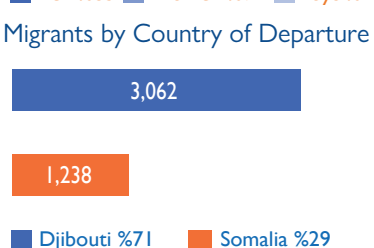

In October 2021, IOM Yemen DTM estimates that 4,300 migrants entered Yemen, compared to 2,769 migrants in September 2021. The increase in the number of migrants in October comparing to September is due to improved weather conditions and the smugglers changed the routes to avoid the Djiboutian coast guards during patrols allowing boats to travel to landing points on Yemen's coastal side. DTM estimates that 6,158 Yemeni returns from KSA during the month of October 2021, compared to 4,228 in September and 2,769 Yemenis in August 2021. During the period between 1 January and 31 October 2021, an estimated 20,380 migrants and 16,208 Yemenis arrived in Yemen.

NON-YEMENI MIGRANT ARRIVALS

Sex & Age Groups

Migrant Arrivals by Nationality

Migrants by Country of Departure

Total Migrants per Month, by Nationality

Migrants by Country of Destination

Migrants by Nationality and FMPs