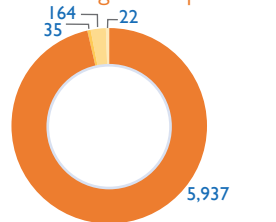

YEMENI RETURNEES

Sex & Age Groups