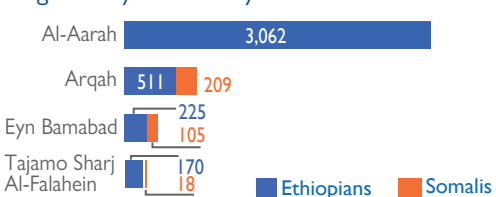

In October 2021, IOM Yemen DTM estimates that 4,300 migrants entered Yemen, compared to 2,769 migrants in September 2021. The increase in the number of migrants in October comparing to September is due to improved weather conditions and the smugglers changed the routes to avoid the Djiboutian coast guards during patrols allowing boats to travel to landing points on Yemen's coastal side. DTM estimates that 6,158 Yemeni returns from KSA during the month of October 2021, compared to 4,228 in September and 2,769 Yemenis in August 2021. During the period between 1 January and 31 October 2021, an estimated 20,380 migrants and 16,208 Yemenis arrived in Yemen.

NON-YEMENI MIGRANT ARRIVALS

Sex & Age Groups

Migrant Arrivals by Nationality

Migrants by Country of Departure

Total Migrants per Month, by Nationality

Migrants by Country of Destination

Migrants by Nationality and FMPs