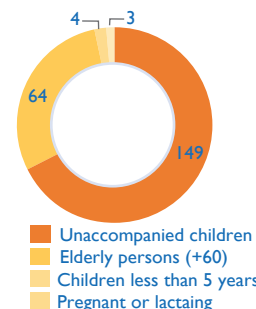

Vulnerabilities