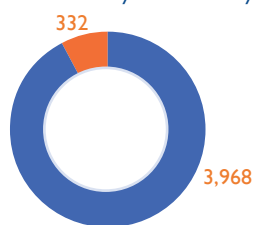

Migrant Arrivals by Nationality