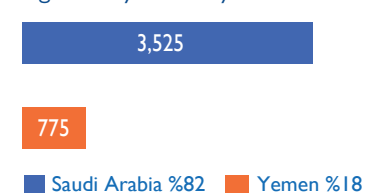

In October 2021, IOM Yemen DTM estimates that 4,300 migrants entered Yemen, compared to 2,769 migrants in September 2021. The increase in the number of migrants in October comparing to September is due to improved weather conditions and the smugglers changed the routes to avoid the Djiboutian coast guards during patrols allowing boats to travel to landing points on Yemen's coastal side. DTM estimates that 6,158 Yemeni returns from KSA during the month of October 2021, compared to 4,228 in September and 2,769 Yemenis in August 2021. During the period between 1 January and 31 October 2021, an estimated 20,380 migrants and 16,208 Yemenis arrived in Yemen.

NON-YEMENI MIGRANT ARRIVALS

Sex & Age Groups

Migrant Arrivals by Nationality

Migrants by Country of Departure

Total Migrants per Month, by Nationality

Migrants by Country of Destination

Migrants by Nationality and FMPs