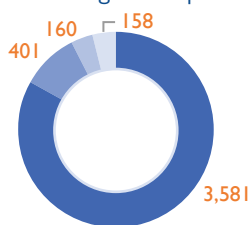

In October 2021, IOM Yemen DTM estimates that 4,300 migrants entered Yemen, compared to 2,769 migrants in September 2021. The increase in the number of migrants in October comparing to September is due to improved weather conditions and the smugglers changed the routes to avoid the Djiboutian coast guards during patrols allowing boats to travel to landing points on Yemen's coastal side. DTM estimates that 6,158 Yemeni returns from KSA during the month of October 2021, compared to 4,228 in September and 2,769 Yemenis in August 2021. During the period between 1 January and 31 October 2021, an estimated 20,380 migrants and 16,208 Yemenis arrived in Yemen.

NON-YEMENI MIGRANT ARRIVALS

Sex & Age Groups