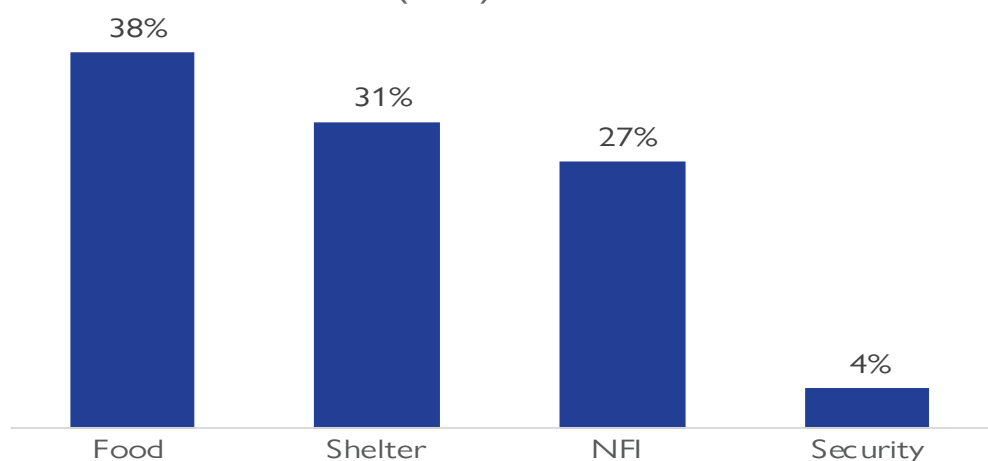

During the assessment period, the DTM identified an estimated number of 633 individuals who were displaced to neighbouring villages in the LGAs Sabon Birni in Sokoto State and Anka in Zamfara State. A total of 21 casualties were reported, including 13 injuries and 8 fatalities.

AFFECTED LOCATIONS

The map is for illustration purposes only. The depiction and use of boundaries, geographic names and related data shown are not warranted to be error free nor do they imply judgment on the legal status of any territory, or any endorsement or acceptance of such boundaries by IOM.

GENDER (FIG. 1)

MOST NEEDED ASSISTANCE (FIG. 2)

State	LGA	Cause of Incident	Number of Affected Household	Number of affected Individuals	Casualties	Male	Female	Children	Number of Damaged Shelter
Sokoto	Sabon birni	Attacks	55	236	21	103	133	91	0
Zamfara	Anka	Attacks	53	405	0	156	249	170	0
Grand Total			108	641	21	259	382	261	0