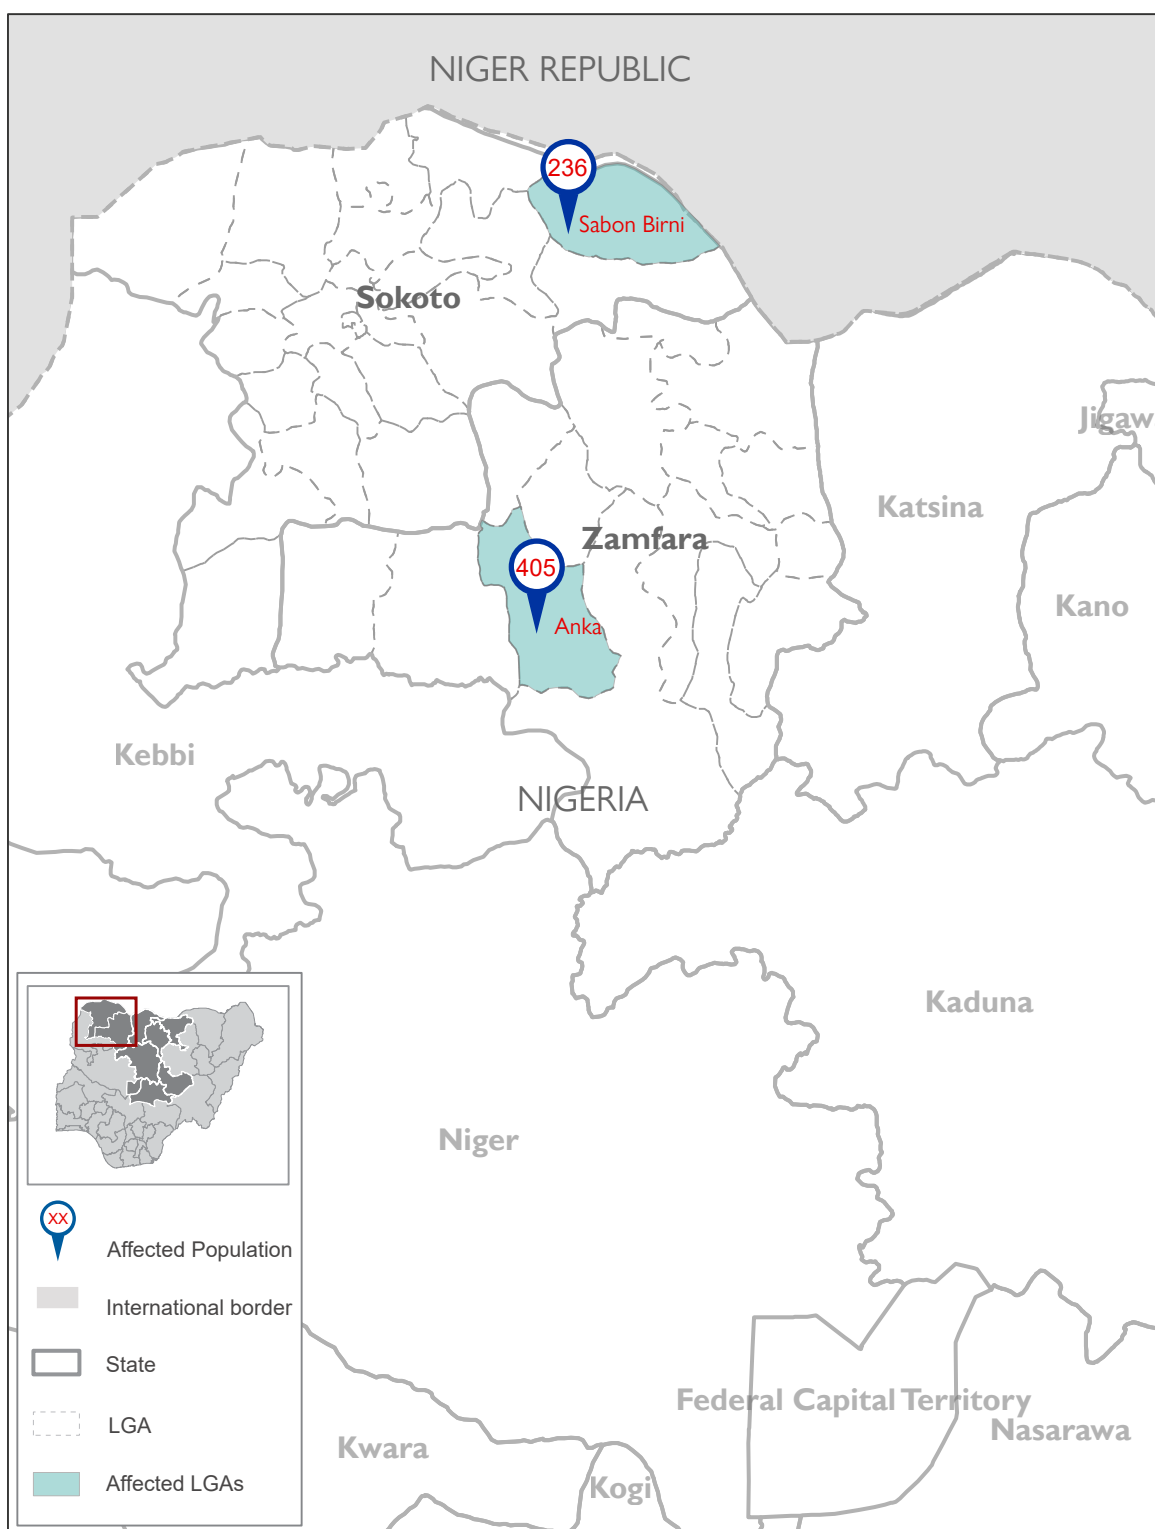

Affected Population:
641 Individuals

Damaged Shelters:
None

Casualties:
21

Movement Trigger:
Armed attacks

OVERVIEW

Nigeria's North Central and North West Zones are afflicted with a multidimensional crisis that is rooted in long-standing tensions between ethnic and religious groups and involves attacks by criminal groups and banditry/hirabah (such as kidnapping and grand larceny along major highways). The crisis has accelerated during the past years because of the intensification of attacks and has resulted in widespread displacement across the region.

Between 15 and 21 November 2021, armed clashes between herdsmen and farmers; and bandits and local communities have led to new waves of population displacement. Following these events, rapid assessments were conducted by DTM (Displacement Tracking Matrix) field staff with the purpose of informing the humanitarian community and government partners, and enable targeted response. Flash reports utilise direct observation and a broad network of key informants to gather representative data and collect information on the number, profile and immediate needs of affected populations.

During the assessment period, the DTM identified an estimated number of 633 individuals who were displaced to neighbouring villages in the LGAs Sabon Birni in Sokoto State and Anka in Zamfara State. A total of 21 casualties were reported, including 13 injuries and 8 fatalities.

AFFECTED LOCATIONS

The map is for illustration purposes only. The depiction and use of boundaries, geographic names and related data shown are not warranted to be error free nor do they imply judgment on the legal status of any territory, or any endorsement or acceptance of such boundaries by IOM.