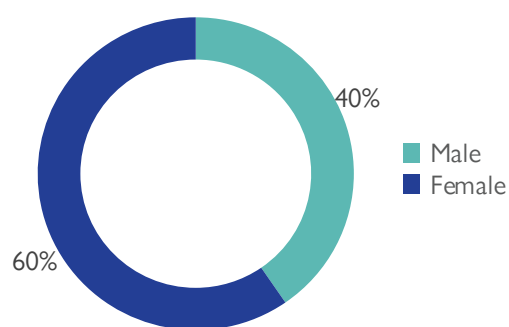

GENDER (FIG. 1)